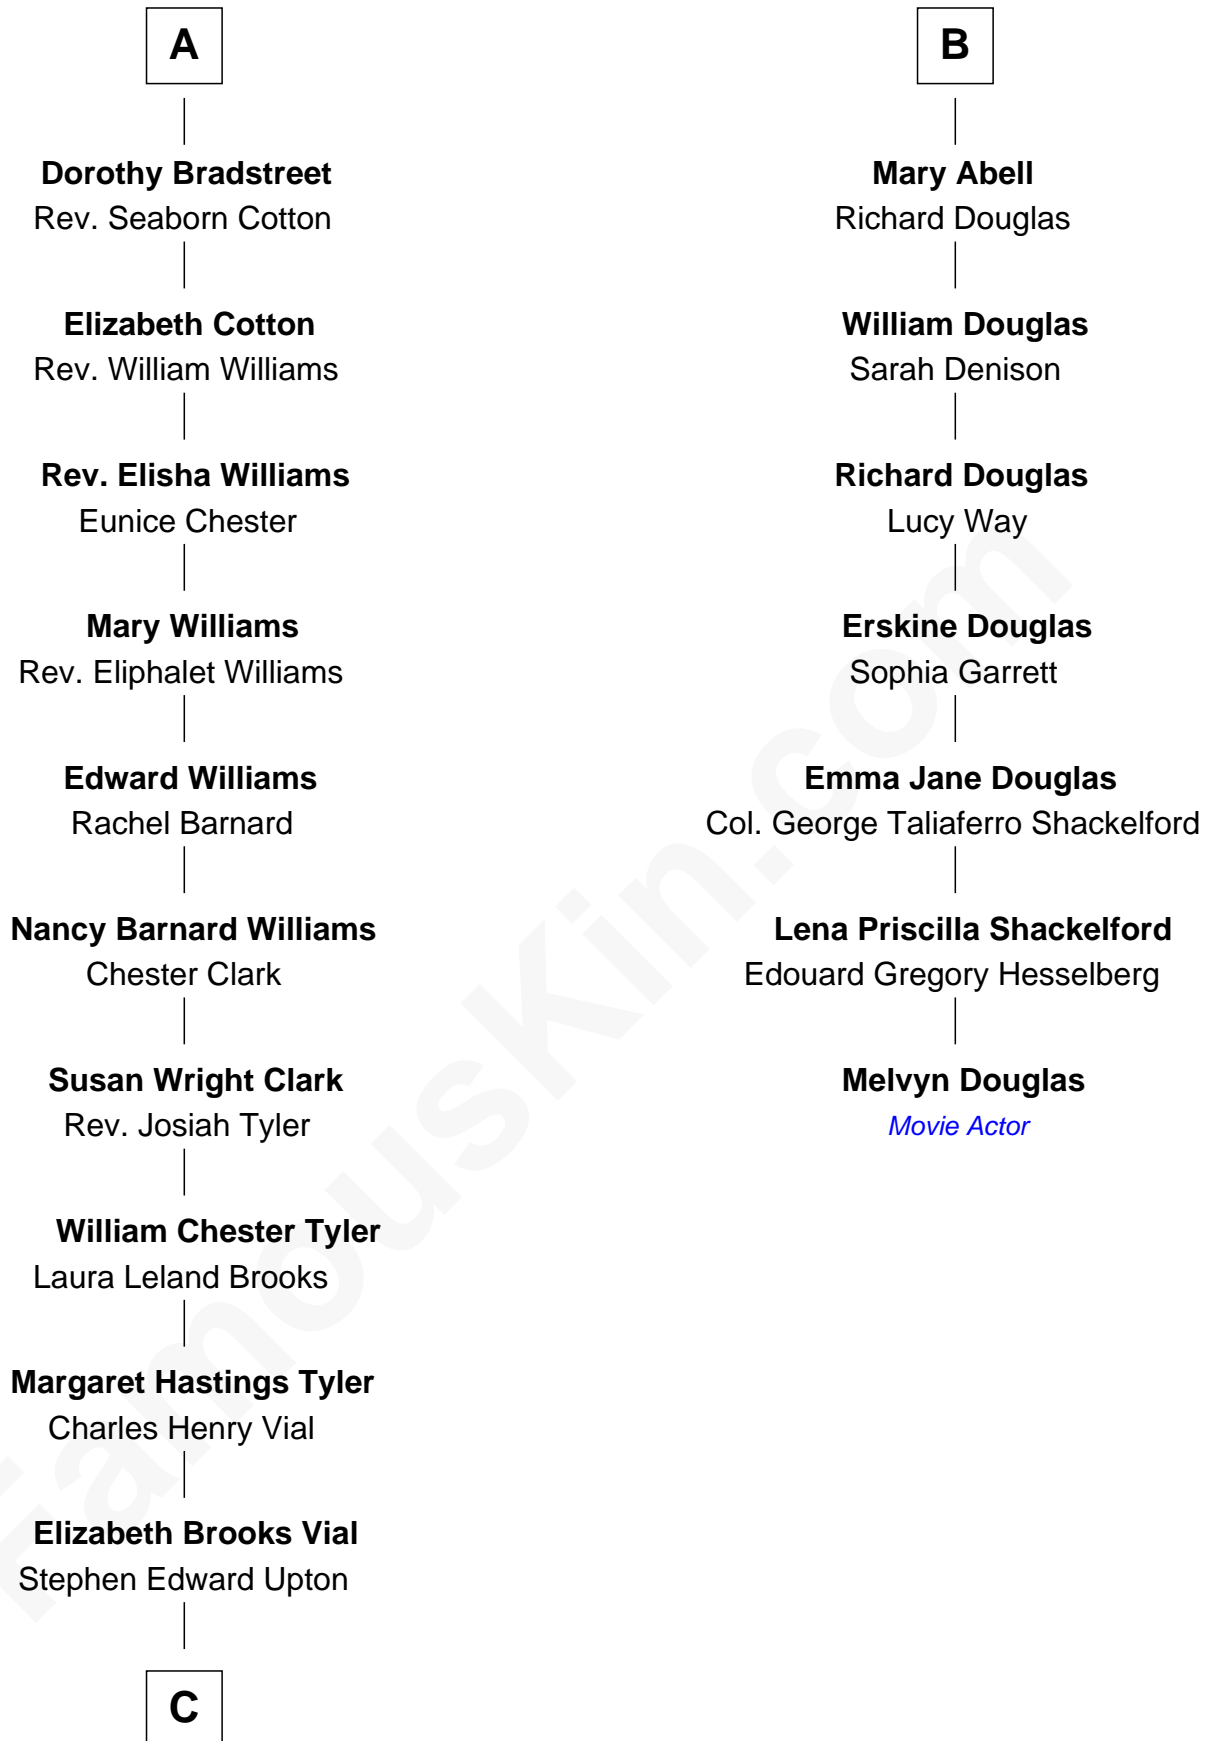

FamousKin.com

Relationship Chart of

Kate Upton

Sports Illustrated Swimsuit Cover Model

13th cousin 5 times removed of

Melvyn Douglas
Movie Actor

C

Jefferson Matthew Upton