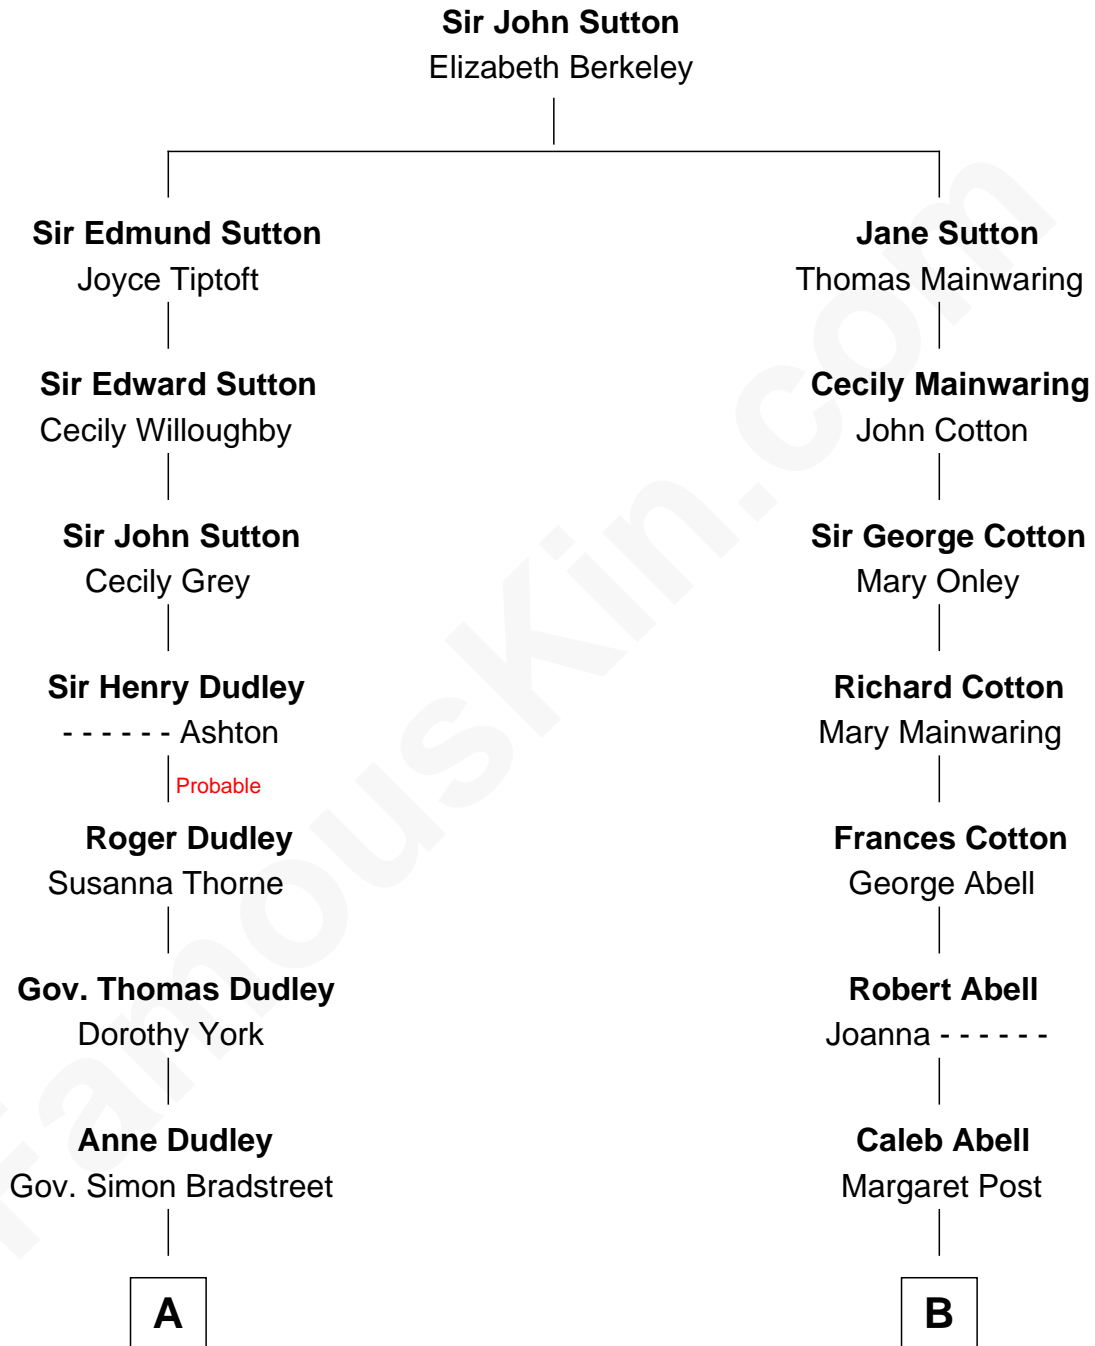

FamousKin.com

Relationship Chart of

Kate Upton

Sports Illustrated Swimsuit Cover Model

13th cousin 5 times removed of

Melvyn Douglas
Movie Actor

C

Jefferson Matthew Upton

Shelley Fawn Davis

Kate Upton

Model and Actress

FamousKin.com

Kate Upton photo by acrofan.com (CC BY-SA 3.0)