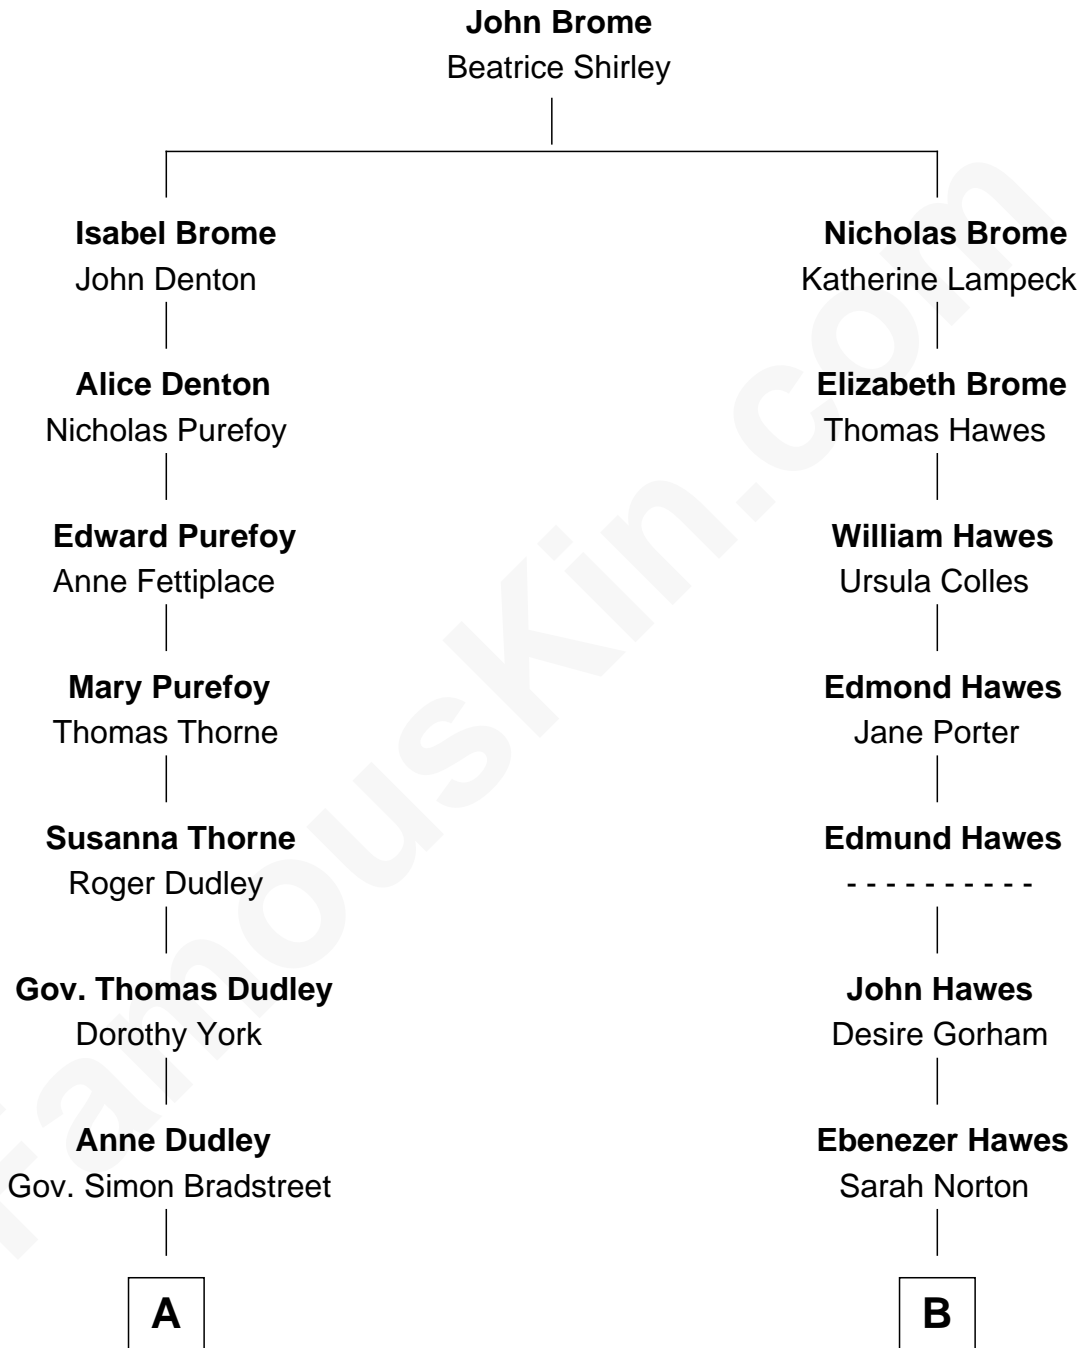

FamousKin.com

Relationship Chart of

Kate Upton

Sports Illustrated Swimsuit Cover Model

15th cousin 3 times removed of

Sarah Palin

9th Governor of Alaska

C

Jefferson Matthew Upton

Shelley Fawn Davis

Kate Upton

Model and Actress

FamousKin.com