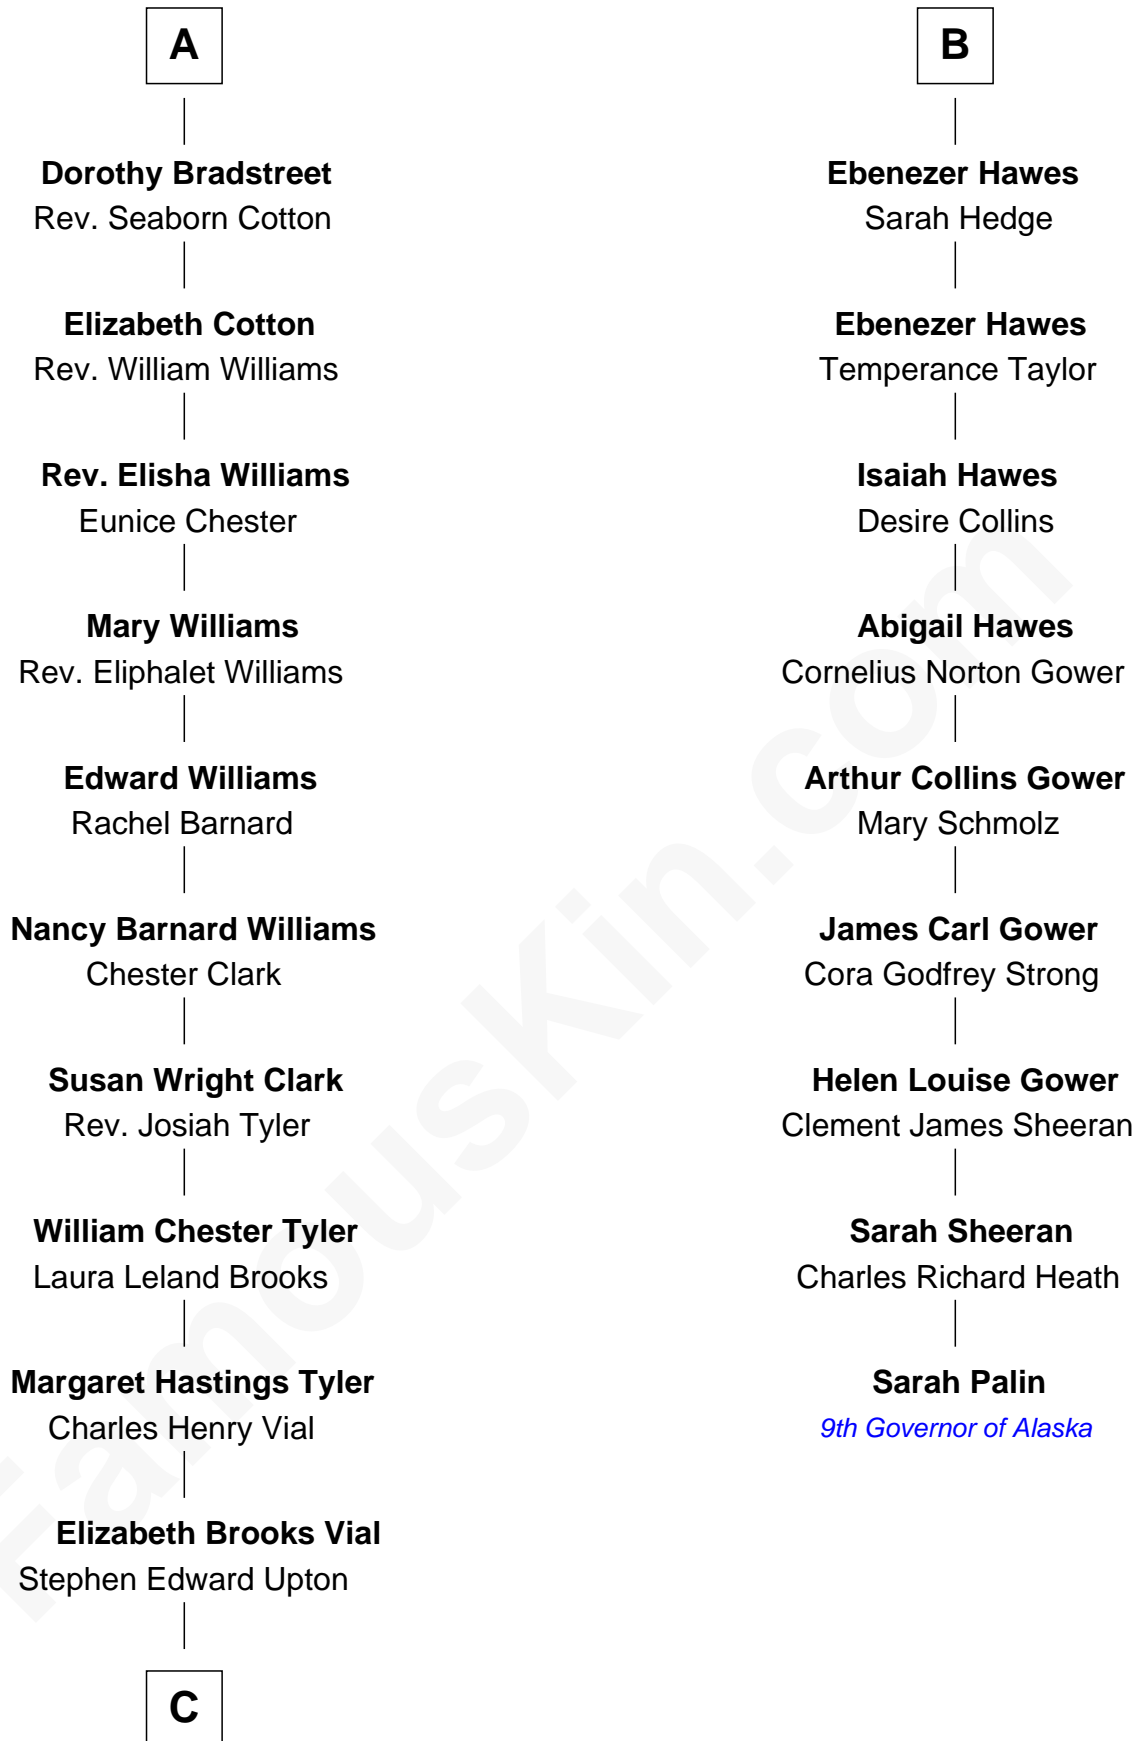

FamousKin.com

Relationship Chart of

Kate Upton

Sports Illustrated Swimsuit Cover Model

15th cousin 3 times removed of

Sarah Palin

9th Governor of Alaska

C

Jefferson Matthew Upton

Shelley Fawn Davis

Kate Upton

Model and Actress

FamousKin.com