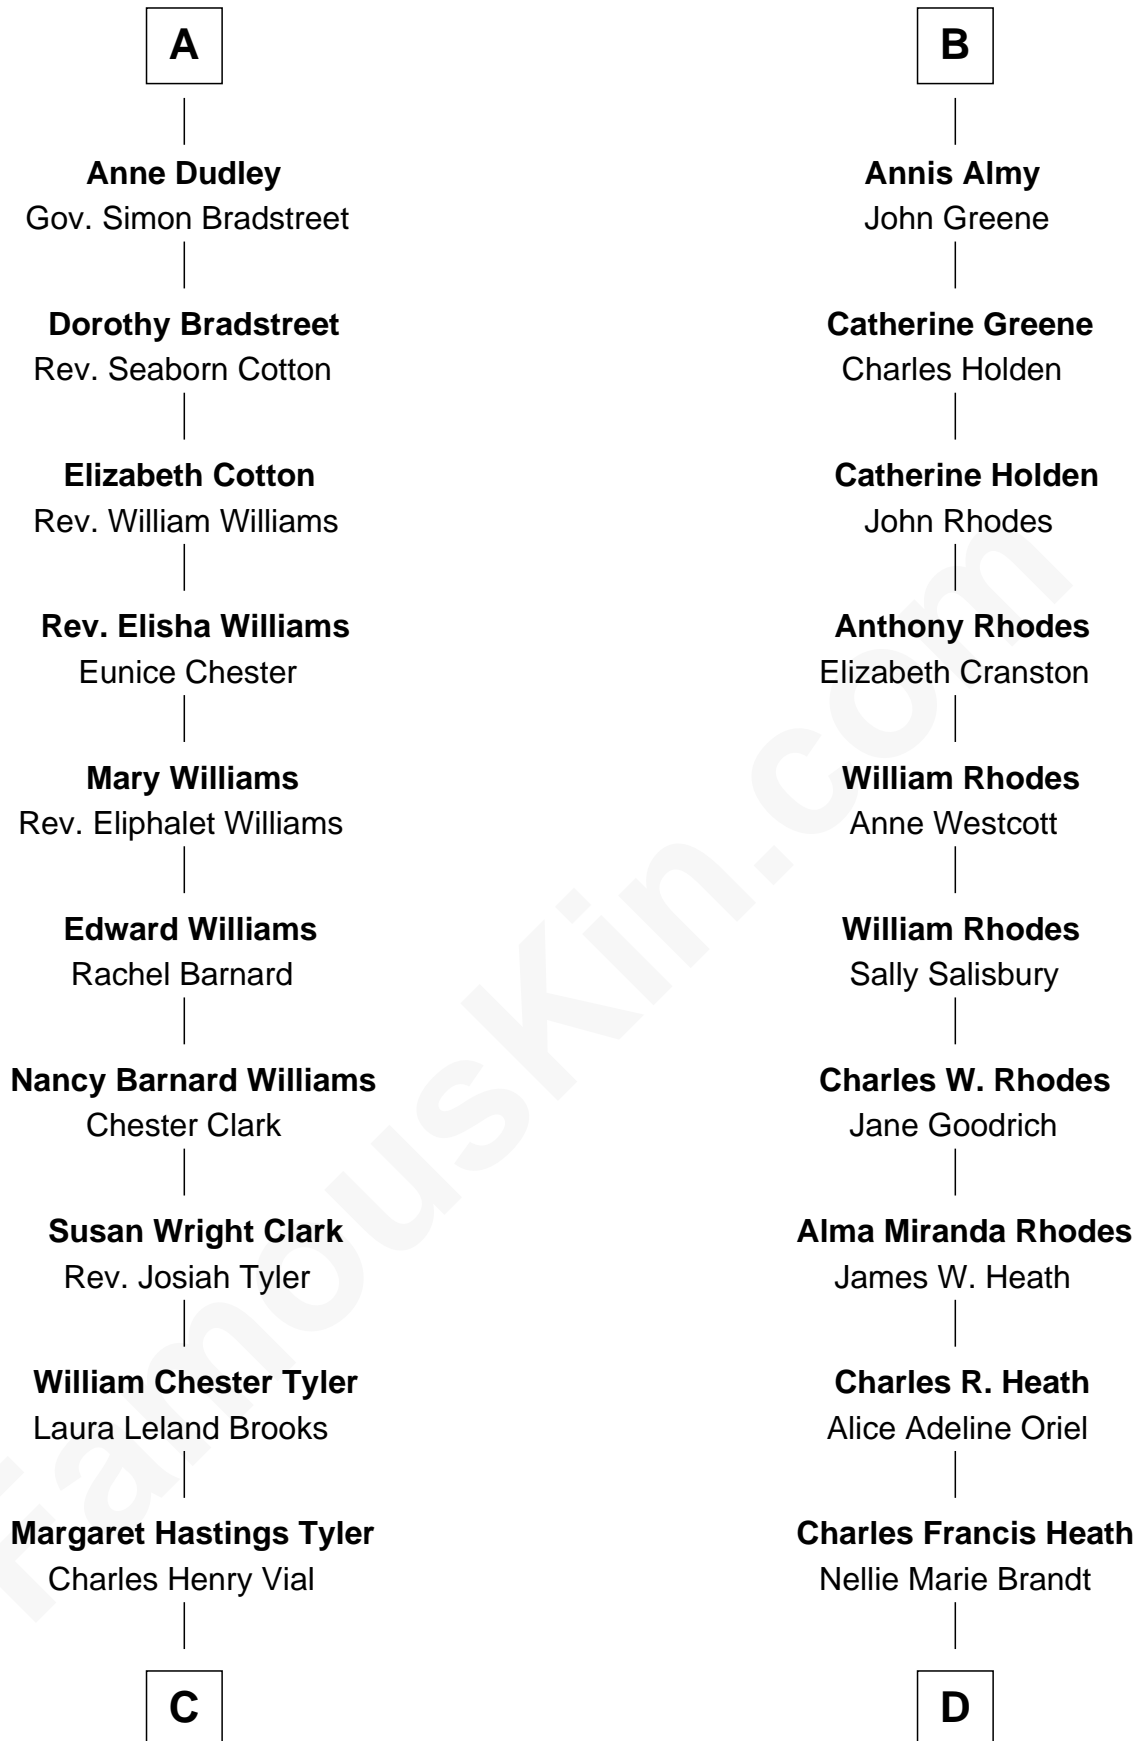

## Relationship Chart of

### Kate Upton

*Sports Illustrated Swimsuit Cover Model*

18th cousin 1 time removed of

**Sarah Palin**

*9th Governor of Alaska*

FamousKin.com