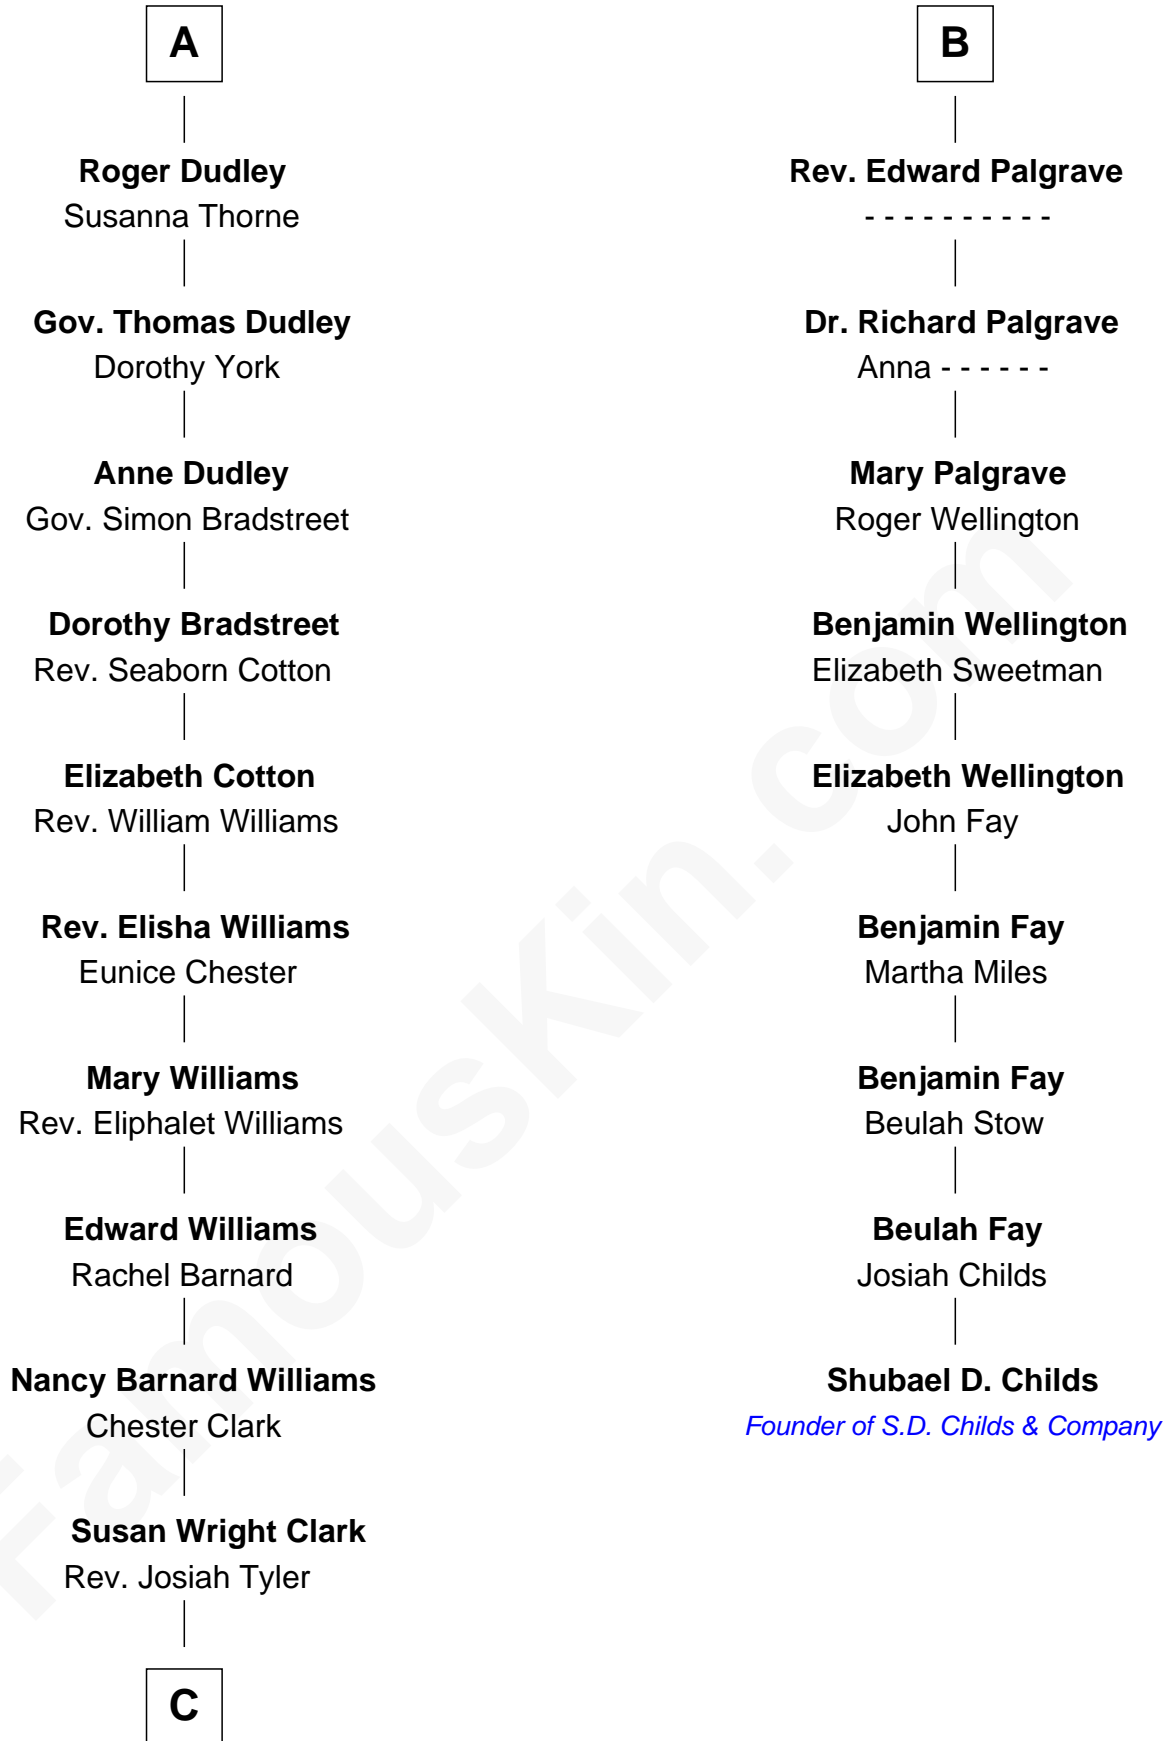

FamousKin.com

Relationship Chart of

Kate Upton

Sports Illustrated Swimsuit Cover Model

15th cousin 6 times removed of

Shubael D. Childs

Founder of S.D. Childs & Company

C

William Chester Tyler

Laura Leland Brooks

Margaret Hastings Tyler

Charles Henry Vial

Elizabeth Brooks Vial

Stephen Edward Upton

Jefferson Matthew Upton

Shelley Fawn Davis