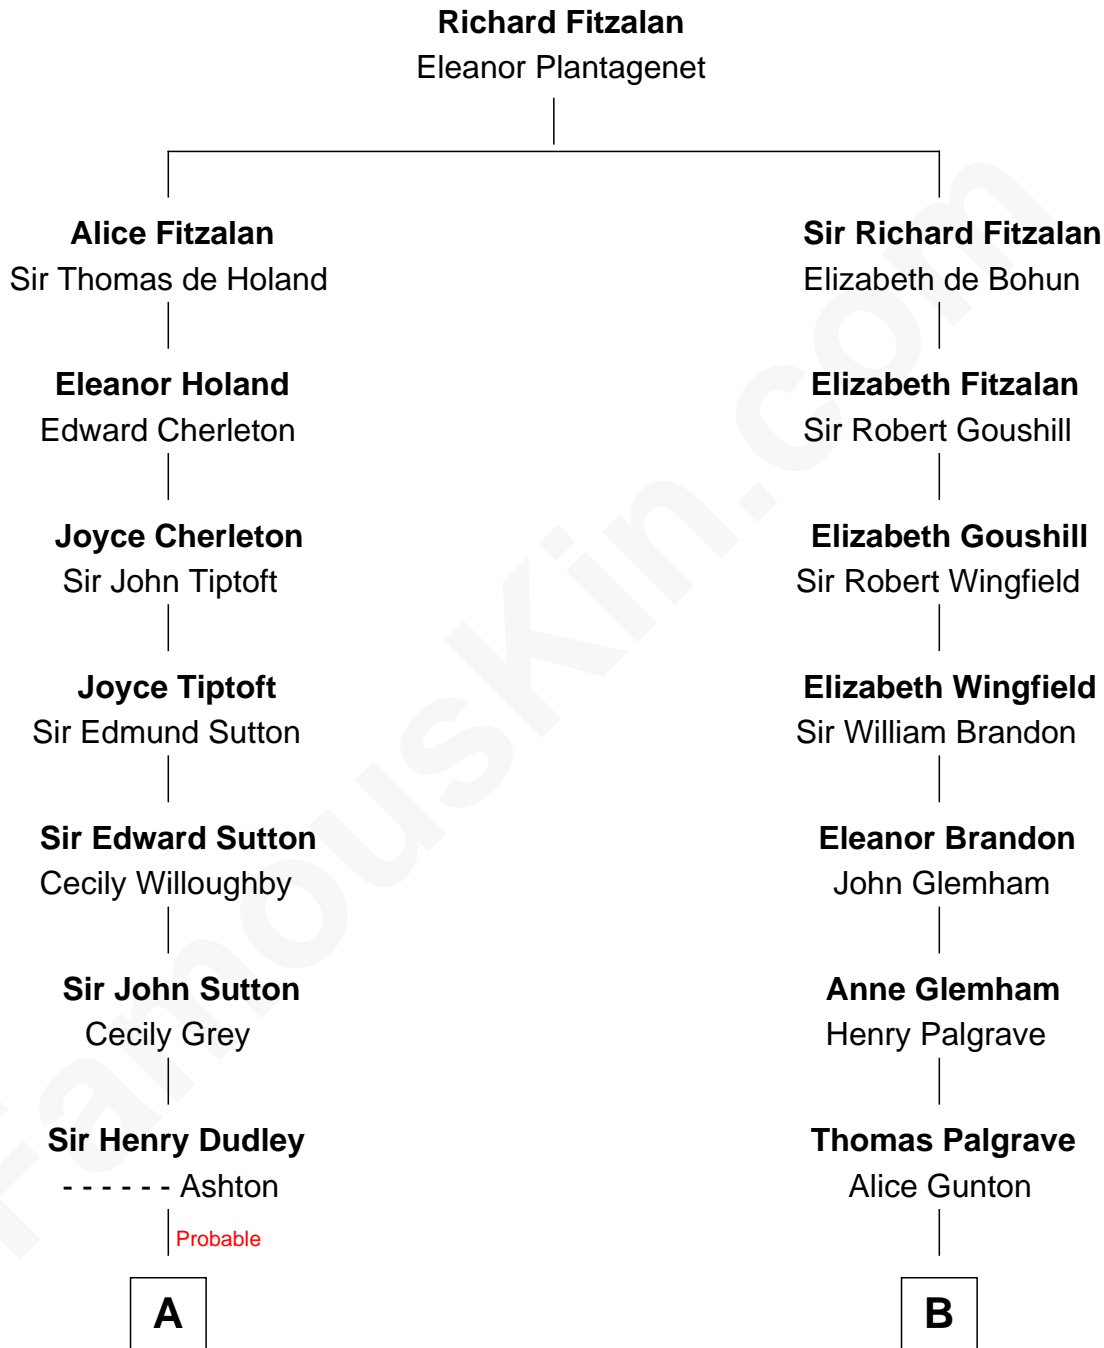

FamousKin.com

Relationship Chart of

Kate Upton

Sports Illustrated Swimsuit Cover Model

15th cousin 6 times removed of

Shubael D. Childs

Founder of S.D. Childs & Company

C

William Chester Tyler

Laura Leland Brooks

Margaret Hastings Tyler

Charles Henry Vial

Elizabeth Brooks Vial

Stephen Edward Upton

Jefferson Matthew Upton

Shelley Fawn Davis