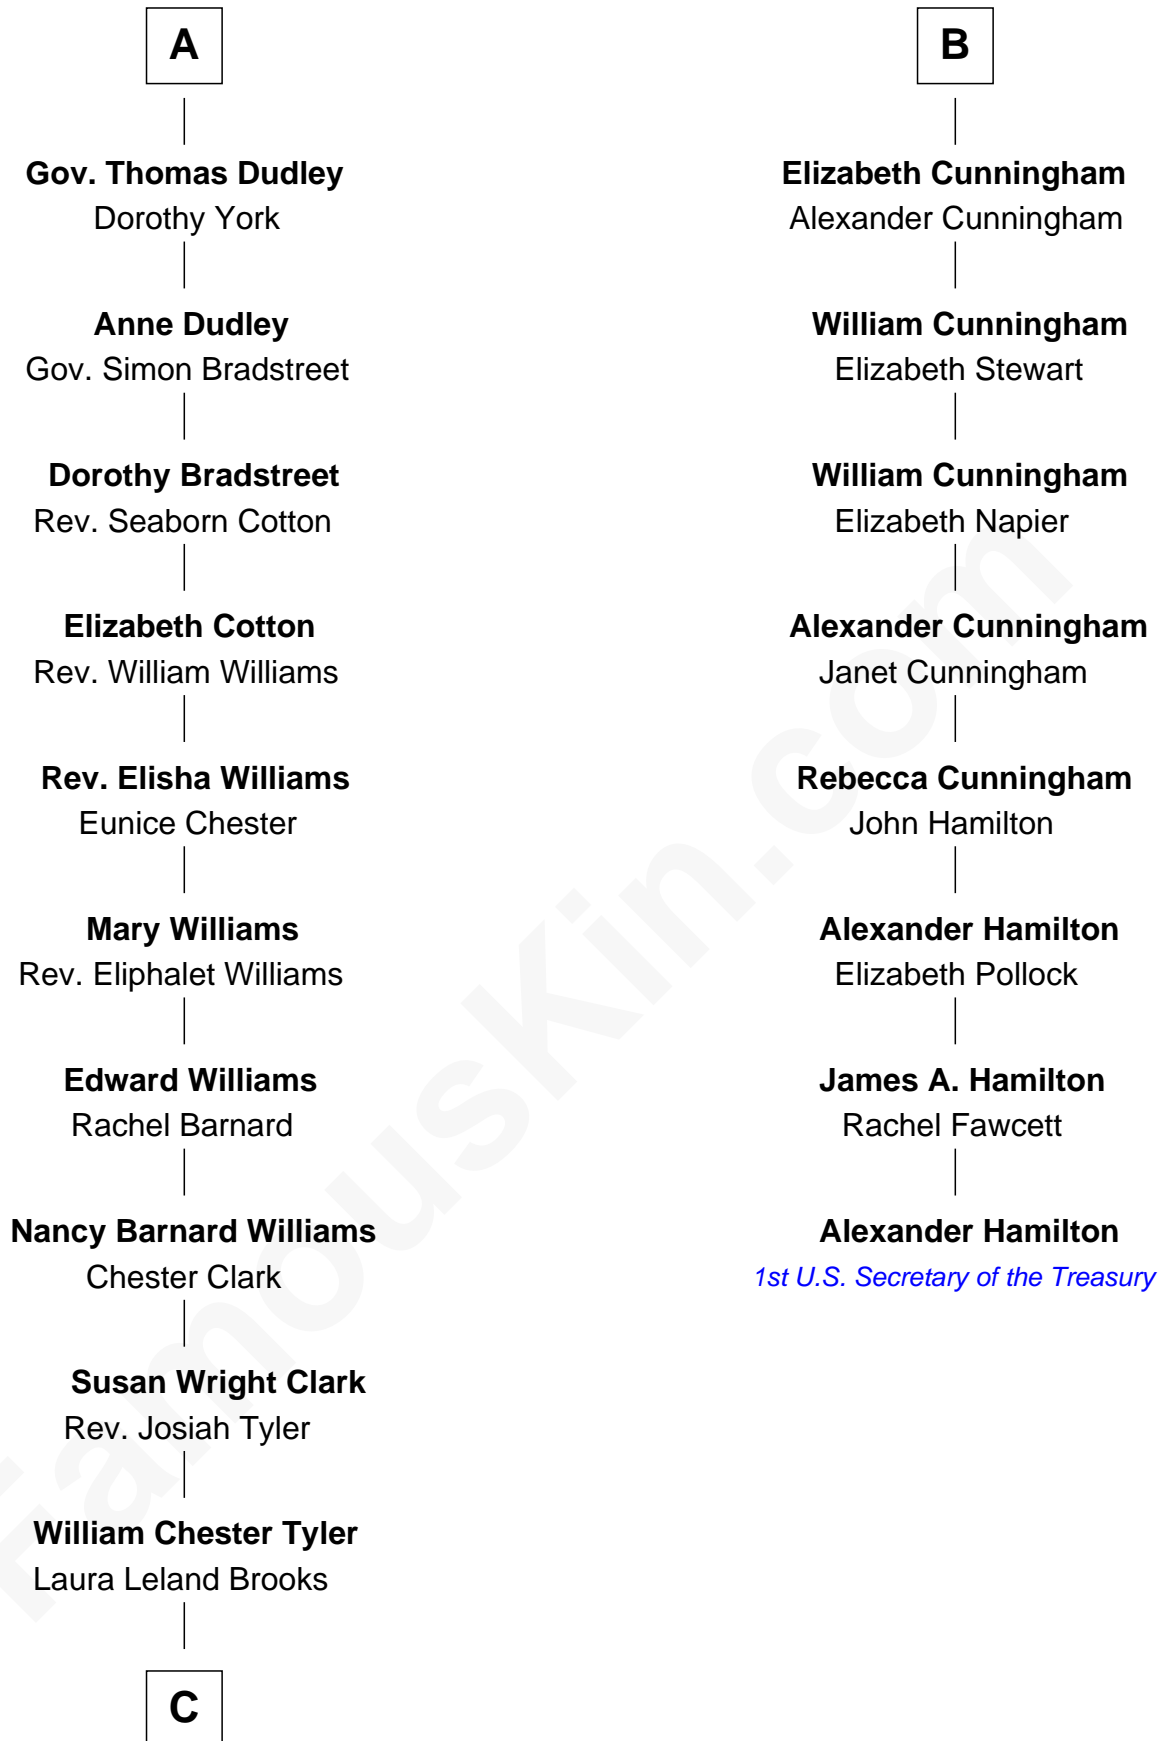

FamousKin.com

Relationship Chart of

Kate Upton

Sports Illustrated Swimsuit Cover Model

14th cousin 6 times removed of

Alexander Hamilton

1st U.S. Secretary of the Treasury

Sir Thomas de Holand

Alice Fitzalan

C

—
Margaret Hastings Tyler

Charles Henry Vial

—
Elizabeth Brooks Vial

Stephen Edward Upton

—
Jefferson Matthew Upton

Shelley Fawn Davis