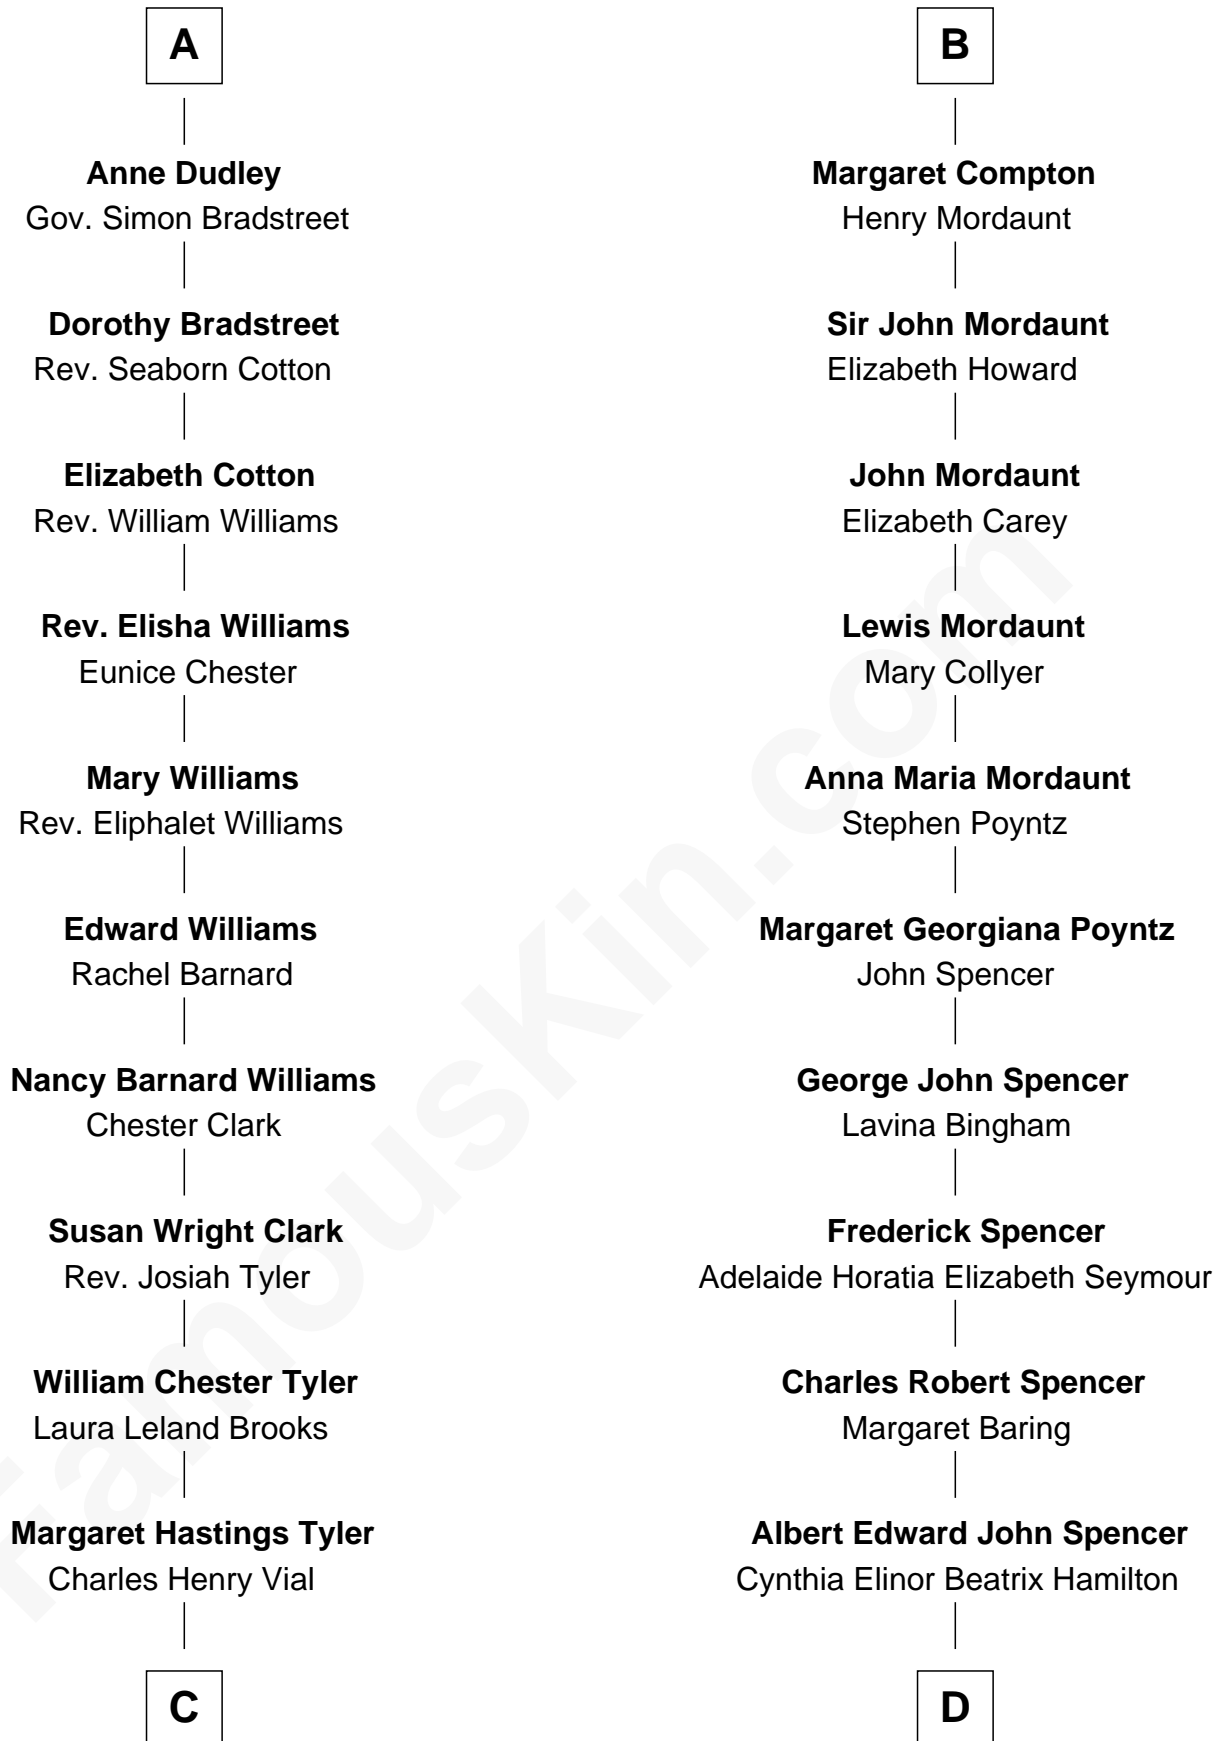

FamousKin.com

Relationship Chart of

Kate Upton

Sports Illustrated Swimsuit Cover Model

18th cousin 1 time removed of

Princess Diana
Princess of Wales

FamousKin.com