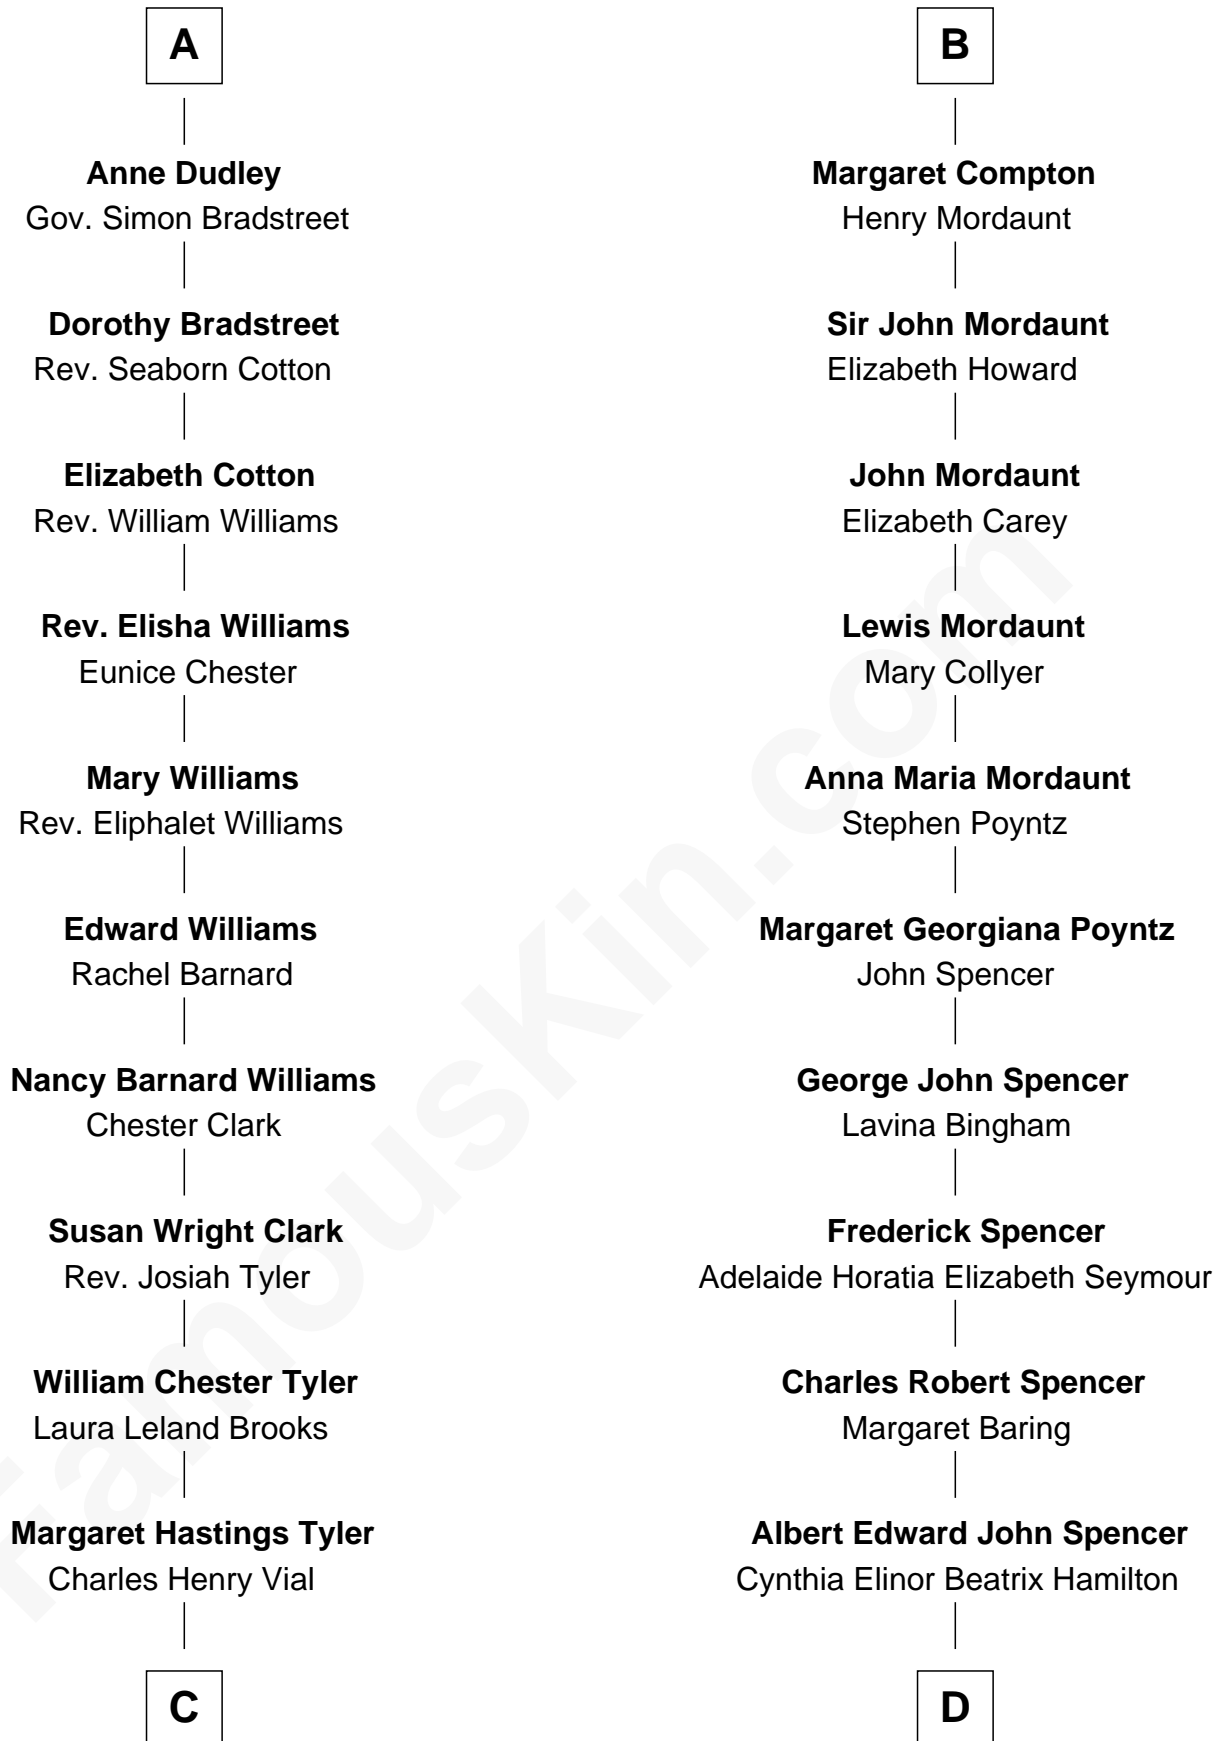

FamousKin.com Relationship Chart of

Kate Upton

Sports Illustrated Swimsuit Cover Model

19th cousin of

Prince William

Prince of Wales

C

Elizabeth Brooks Vial
Stephen Edward Upton

Jefferson Matthew Upton
Shelley Fawn Davis

Kate Upton
Model and Actress

D

Edward John Spencer
Frances Ruth Burke Roche

Princess Diana Frances Spencer
Charles III, King of the United Kingdom

Prince William
Prince of Wales