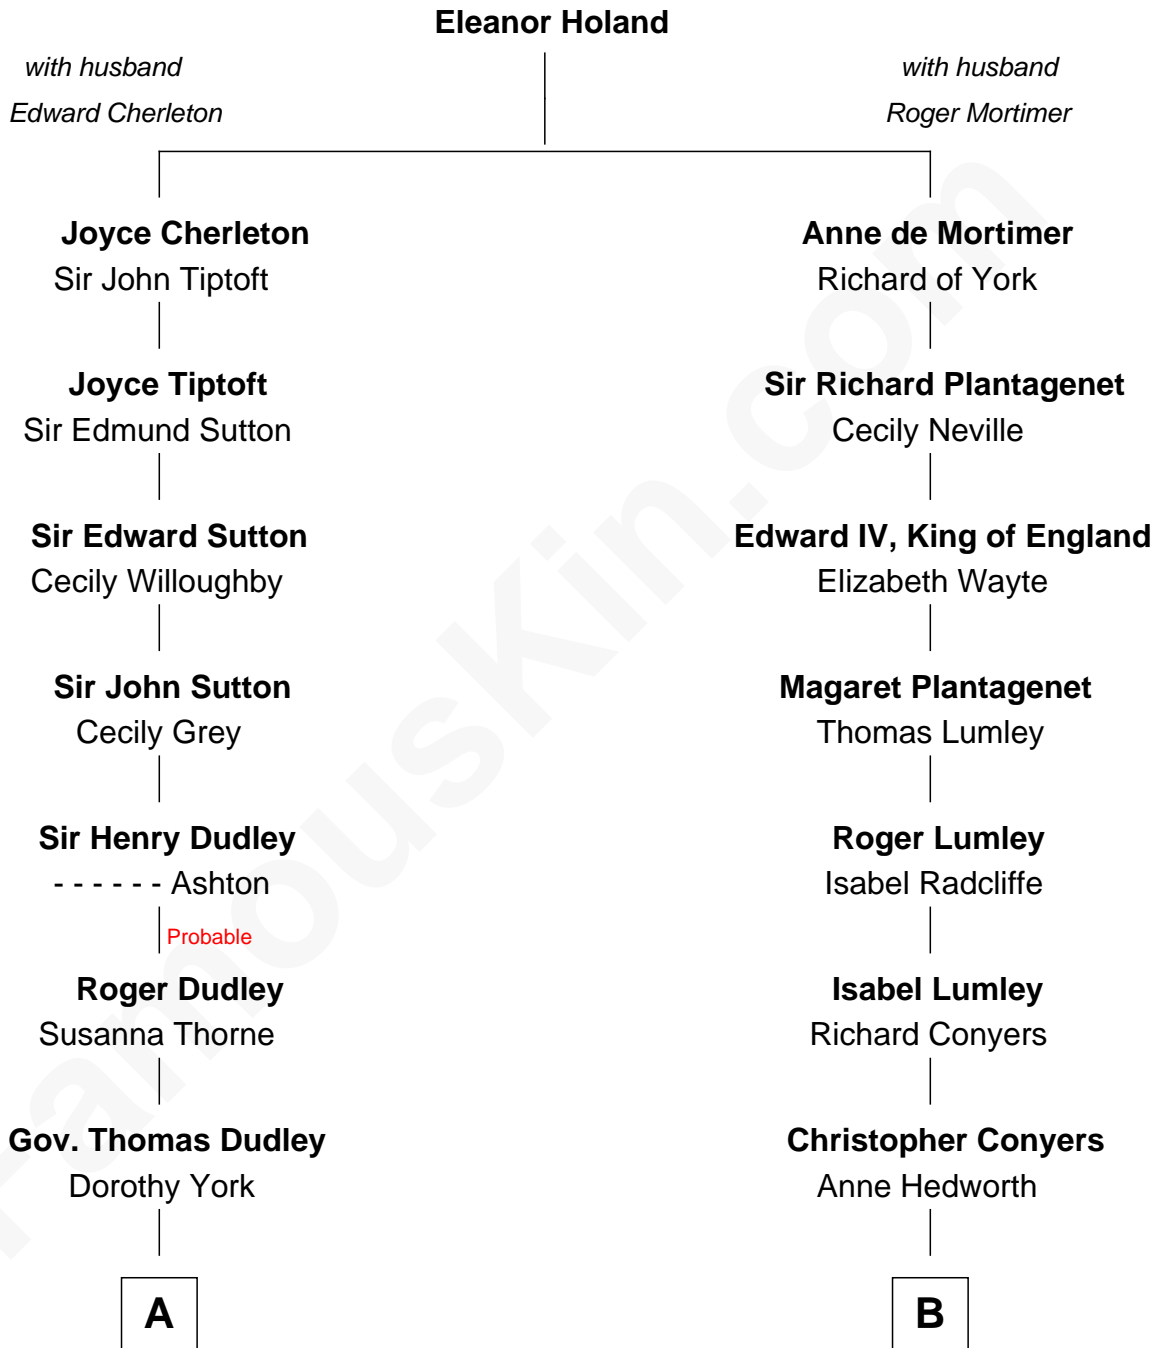

FamousKin.com

Relationship Chart of

Kate Upton

Sports Illustrated Swimsuit Cover Model

19th cousin 1 time removed of

Catherine Middleton
Princess of Wales

C

Elizabeth Brooks Vial
Stephen Edward Upton

Jefferson Matthew Upton
Shelley Fawn Davis

Kate Upton
Model and Actress

D

Thomas Harrison
Elizabeth Mary Temple

Dorothy Harrison
Ronald John James Goldsmith

Carole Elizabeth Goldsmith
Michael Francis Middleton

Catherine Middleton
Princess of Wales