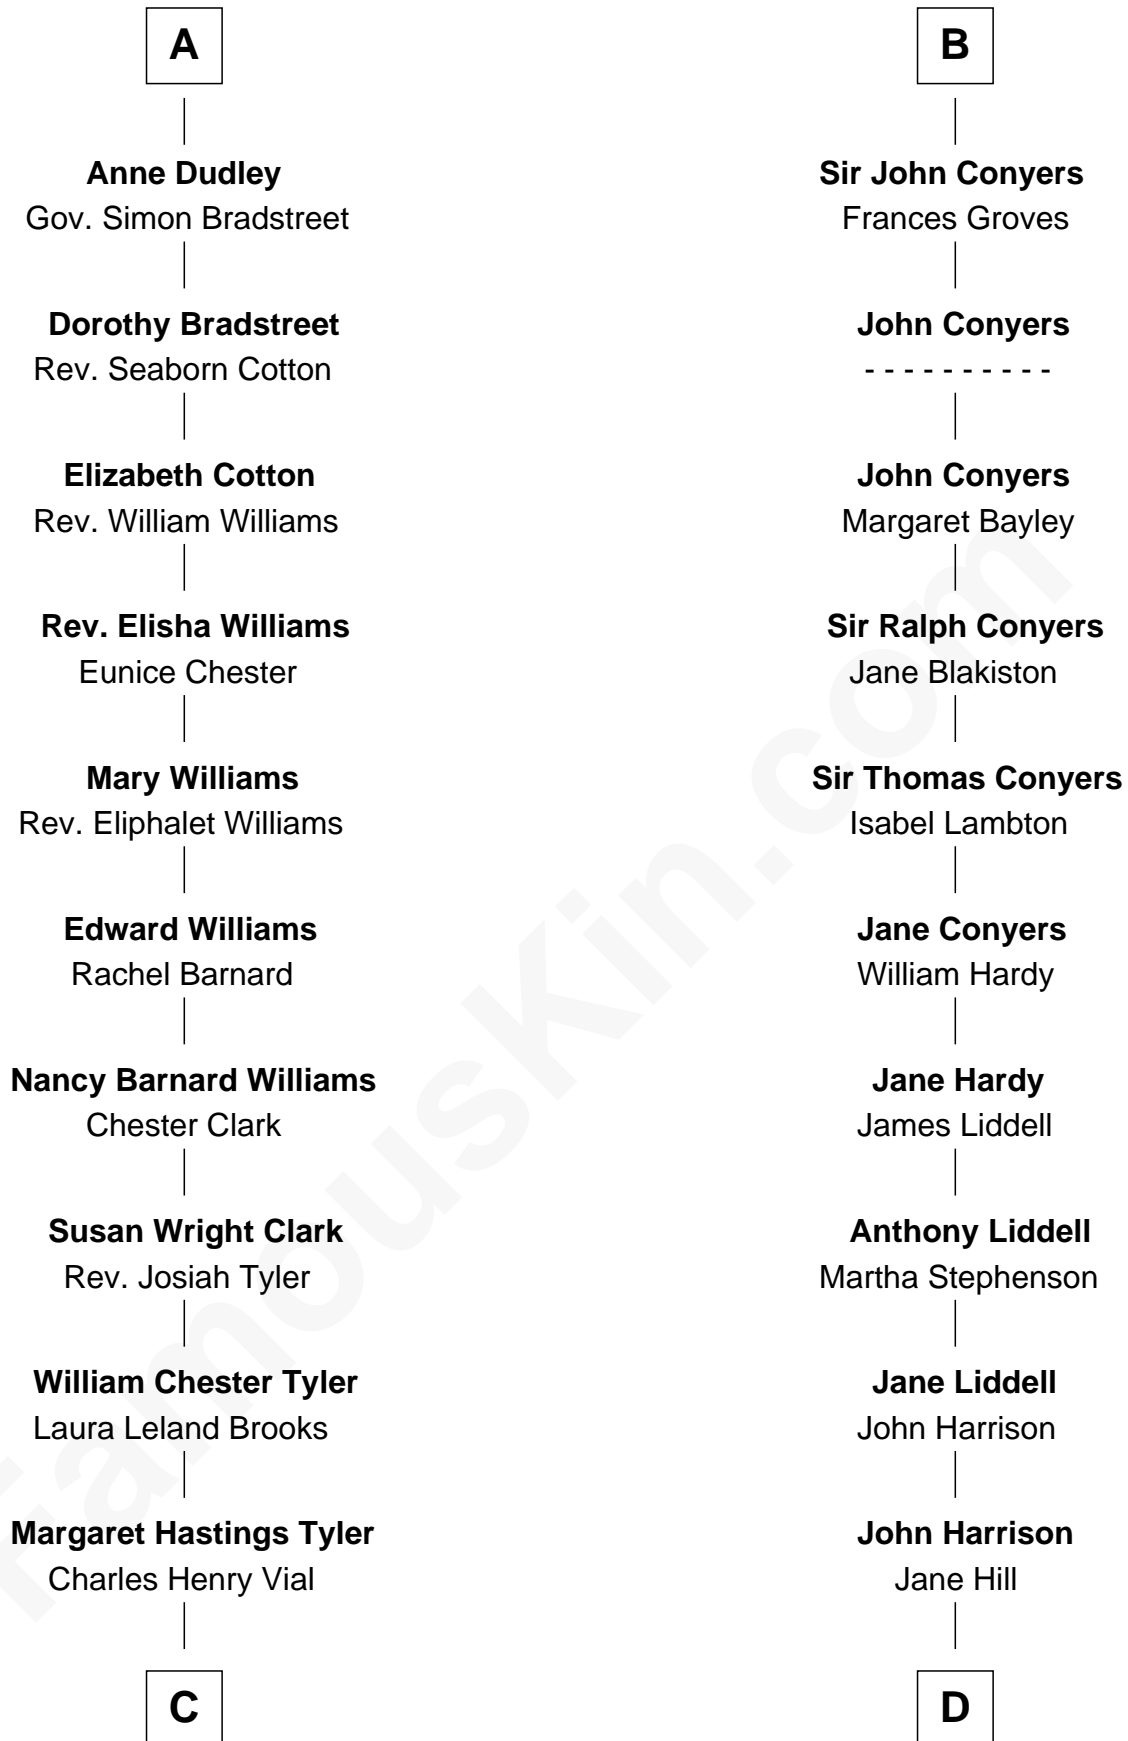

FamousKin.com

Relationship Chart of

Kate Upton

Sports Illustrated Swimsuit Cover Model

19th cousin 1 time removed of

Catherine Middleton
Princess of Wales

C

Elizabeth Brooks Vial
Stephen Edward Upton

Jefferson Matthew Upton
Shelley Fawn Davis

Kate Upton
Model and Actress

D

Thomas Harrison
Elizabeth Mary Temple

Dorothy Harrison
Ronald John James Goldsmith

Carole Elizabeth Goldsmith
Michael Francis Middleton

Catherine Middleton
Princess of Wales