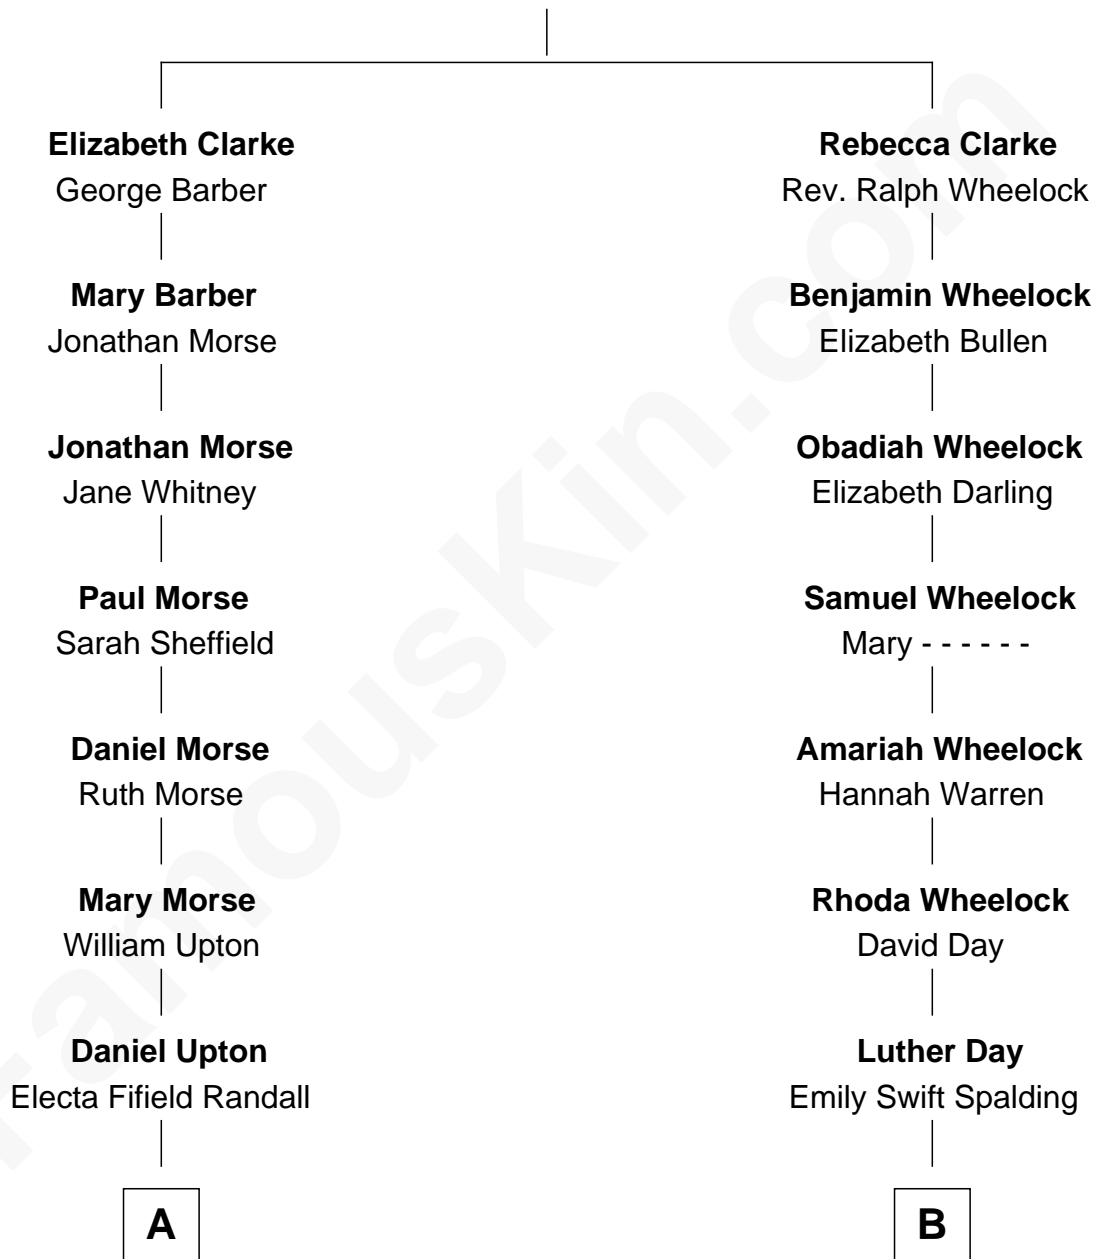

FamousKin.com

Relationship Chart of

Kate Upton

Sports Illustrated Swimsuit Cover Model

11th cousin 1 time removed of

Anna Gunn

TV and Movie Actress

Thomas Clarke

Mary Canne

A

Stephen Upton
Olive Amelia Hamilton

Cassius Marcellus Upton
Carrie A. Blodgett

Frederick Stanley Upton
Margaret M. Beckley

Stephen Edward Upton
Elizabeth Brooks Vial

Jefferson Matthew Upton
Shelley Fawn Davis