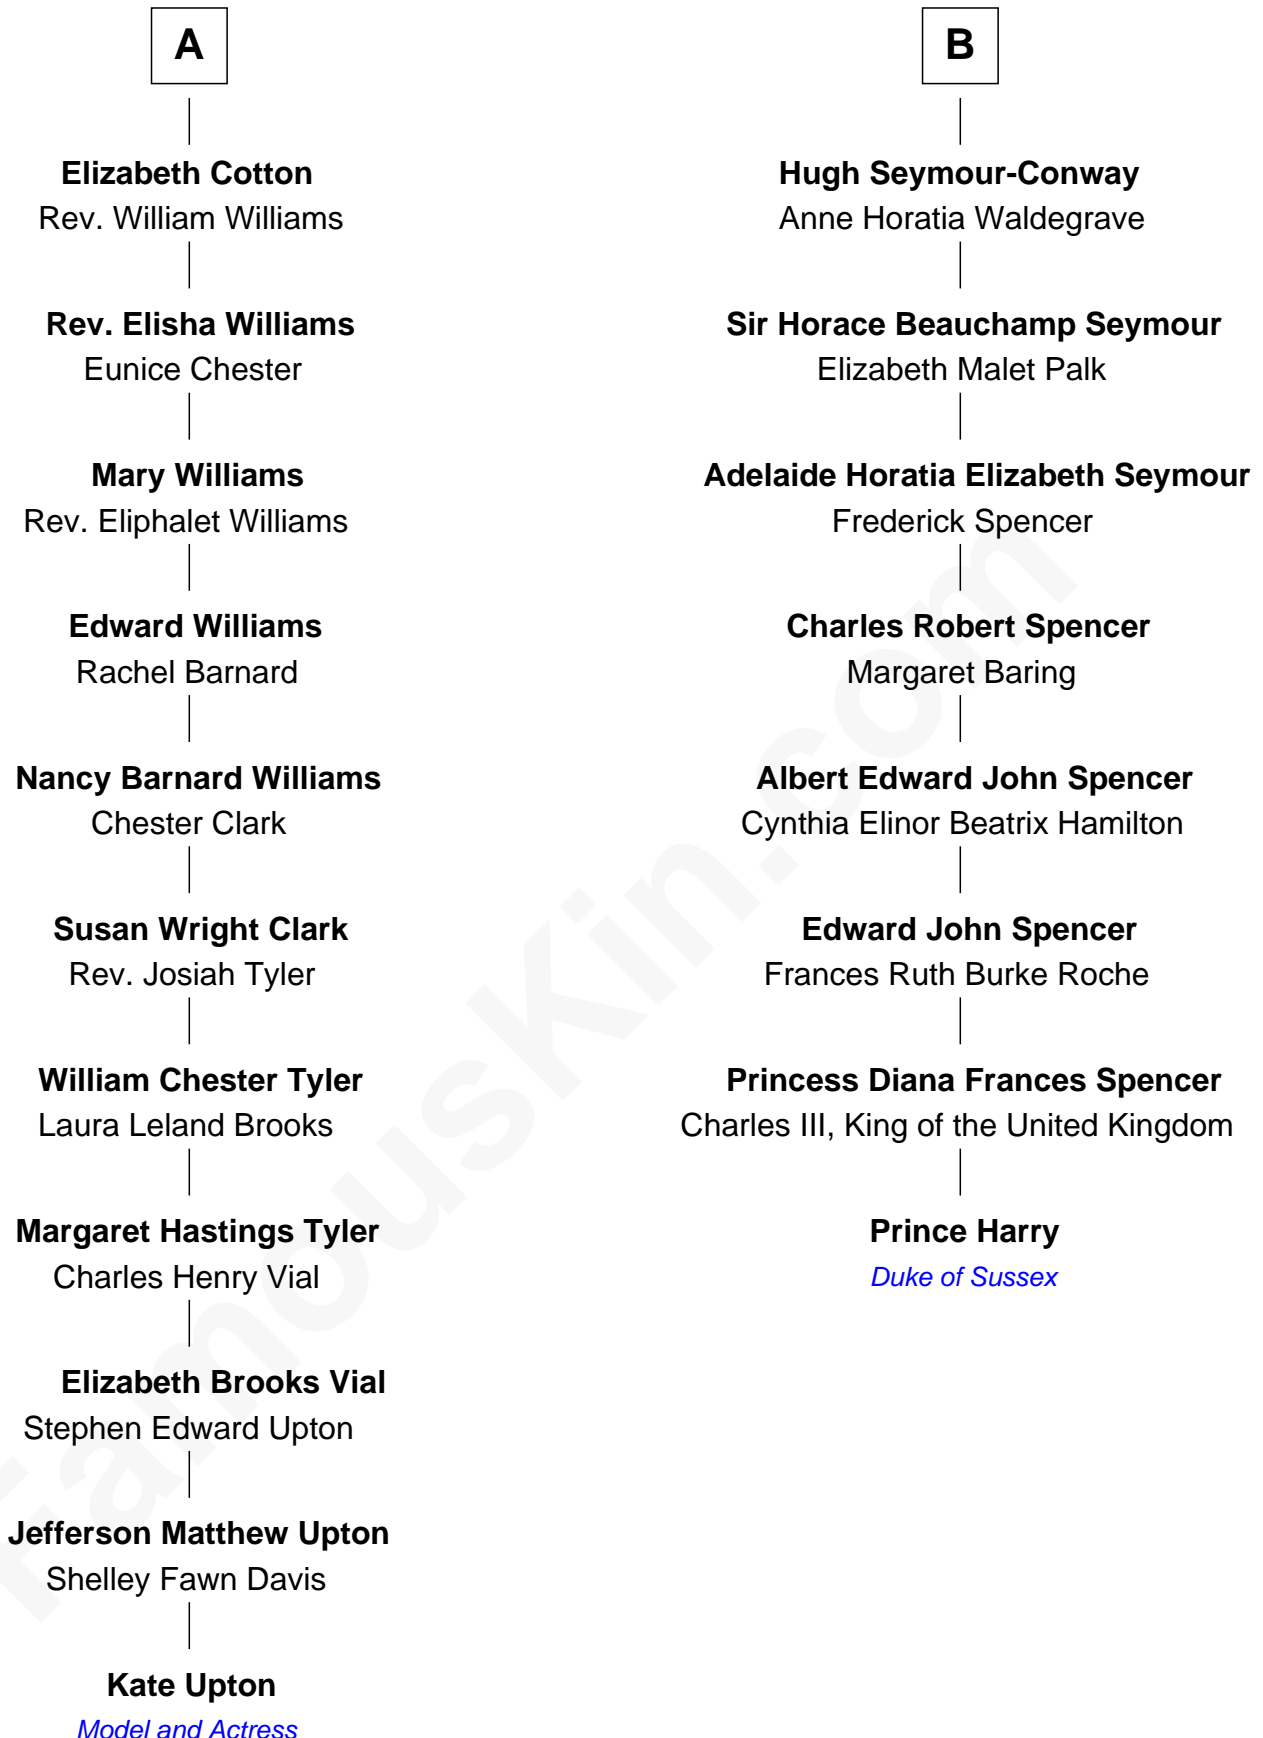

**Anne Dudley**  
Gov. Simon Bradstreet

**Francis Seymour**  
Charlotte Shorter

**Dorothy Bradstreet**  
Rev. Seaborn Cotton

**Francis Seymour-Conway**  
Isabella FitzRoy

**A**

**B**

Kate Upton photo by [acrofan.com](https://www.acrofan.com) (CC BY-SA 3.0)