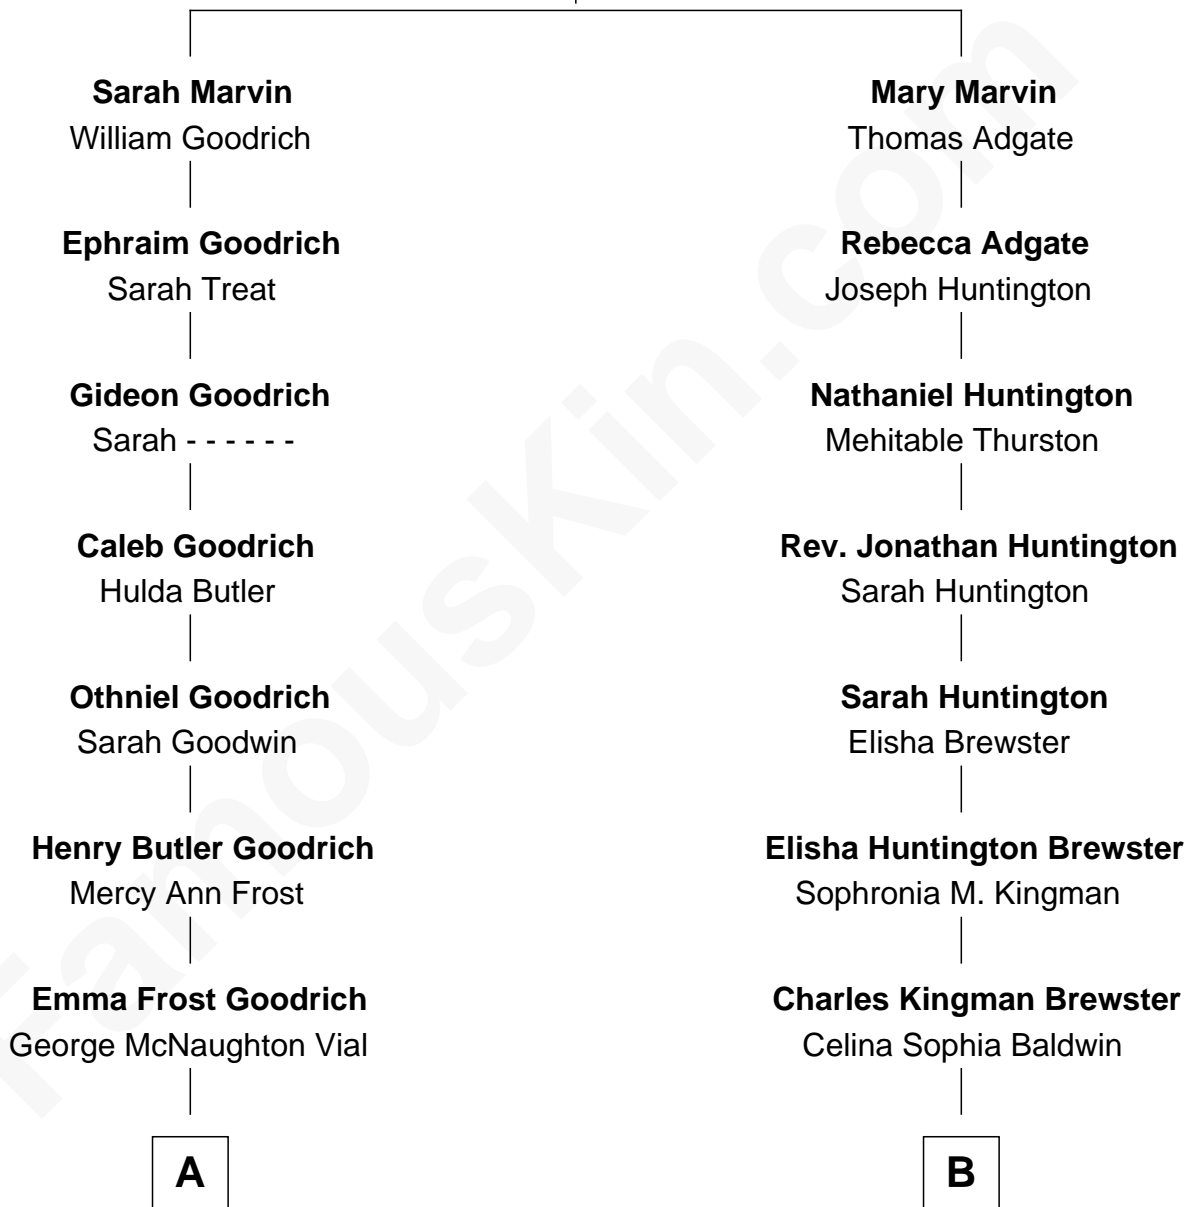

# FamousKin.com Relationship Chart of

**Kate Upton**

*Sports Illustrated Swimsuit Cover Model*

10th cousin of

**Jordana Brewster**

*TV and Movie Actress*

**Matthew Marvin**

Elizabeth - - - - -

**A**

**Charles Henry Vial**  
Margaret Hastings Tyler

**Elizabeth Brooks Vial**  
Stephen Edward Upton

**Jefferson Matthew Upton**  
Shelley Fawn Davis

**Kate Upton**  
*Model and Actress*

**B**

**Kingman Brewster**  
Florence Foster Besse

**Kingman Brewster**  
Mary Louise Phillips

**Alden Brewster**  
Maria João Leão de Sousa

**Jordana Brewster**  
*TV and Movie Actress*