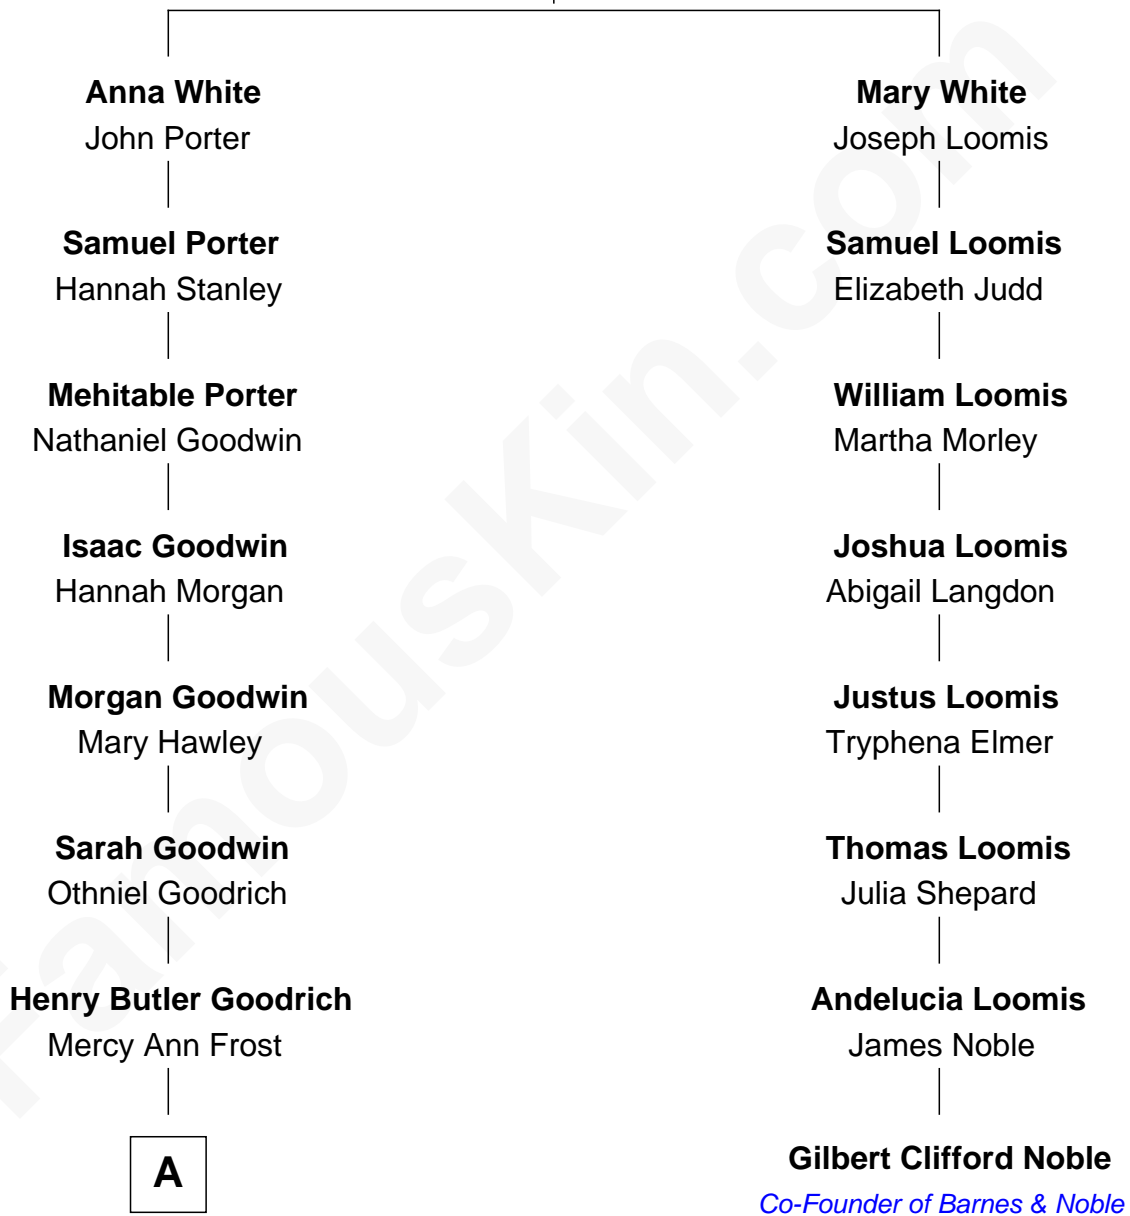

FamousKin.com

Relationship Chart of

Kate Upton

Sports Illustrated Swimsuit Cover Model

7th cousin 4 times removed of

Gilbert Clifford Noble

Co-Founder of Barnes & Noble

Robert White
Bridget Allgar

A

—
Emma Frost Goodrich
George McNaughton Vial

—
Charles Henry Vial
Margaret Hastings Tyler

—
Elizabeth Brooks Vial
Stephen Edward Upton

—
Jefferson Matthew Upton
Shelley Fawn Davis

—
Kate Upton
Model and Actress