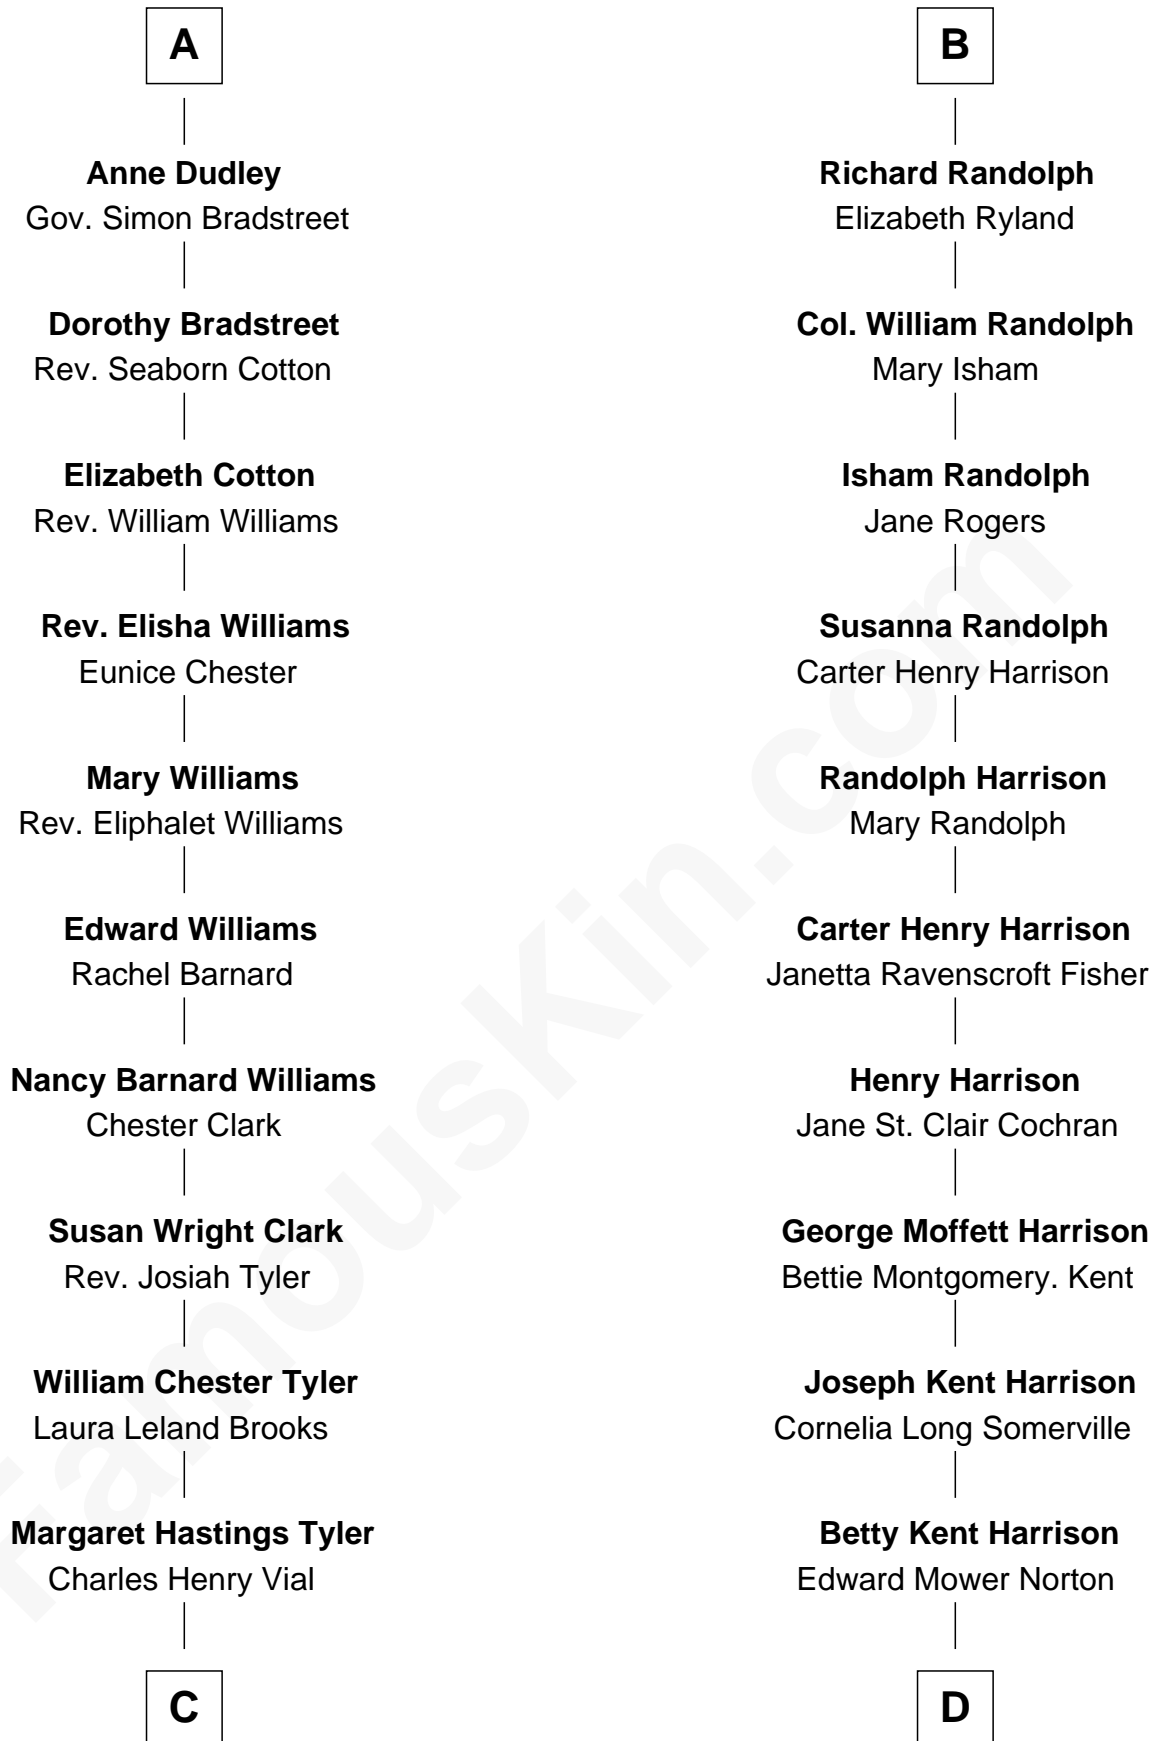

FamousKin.com Relationship Chart of

Kate Upton

Sports Illustrated Swimsuit Cover Model

18th cousin 1 time removed of

Edward Norton

Movie Actor

Sir Ralph Neville

Joan Beaufort

Katherine Neville
Sir Thomas Strangeways

Joan Strangeways
Sir William Willoughby

Cecily Willoughby
Sir Edward Sutton

Sir John Sutton
Cecily Grey

Sir Henry Dudley
----- Ashton

Probable

Roger Dudley
Susanna Thorne

Gov. Thomas Dudley
Dorothy York

A

Sir Edward Neville
Katherine Howard

Catherine Neville
Robert Tanfield

William Tanfield
Elizabeth Stavelly

Frances Tanfield
Bridget Cave

Anne Tanfield
Clement Vincent

Elizabeth Vincent
Richard Lane

Dorothy Lane
William Randolph

B

C

Elizabeth Brooks Vial
Stephen Edward Upton

Jefferson Matthew Upton
Shelley Fawn Davis

Kate Upton
Model and Actress

D

Edward Mower Norton
Lydia Robinson Rouse