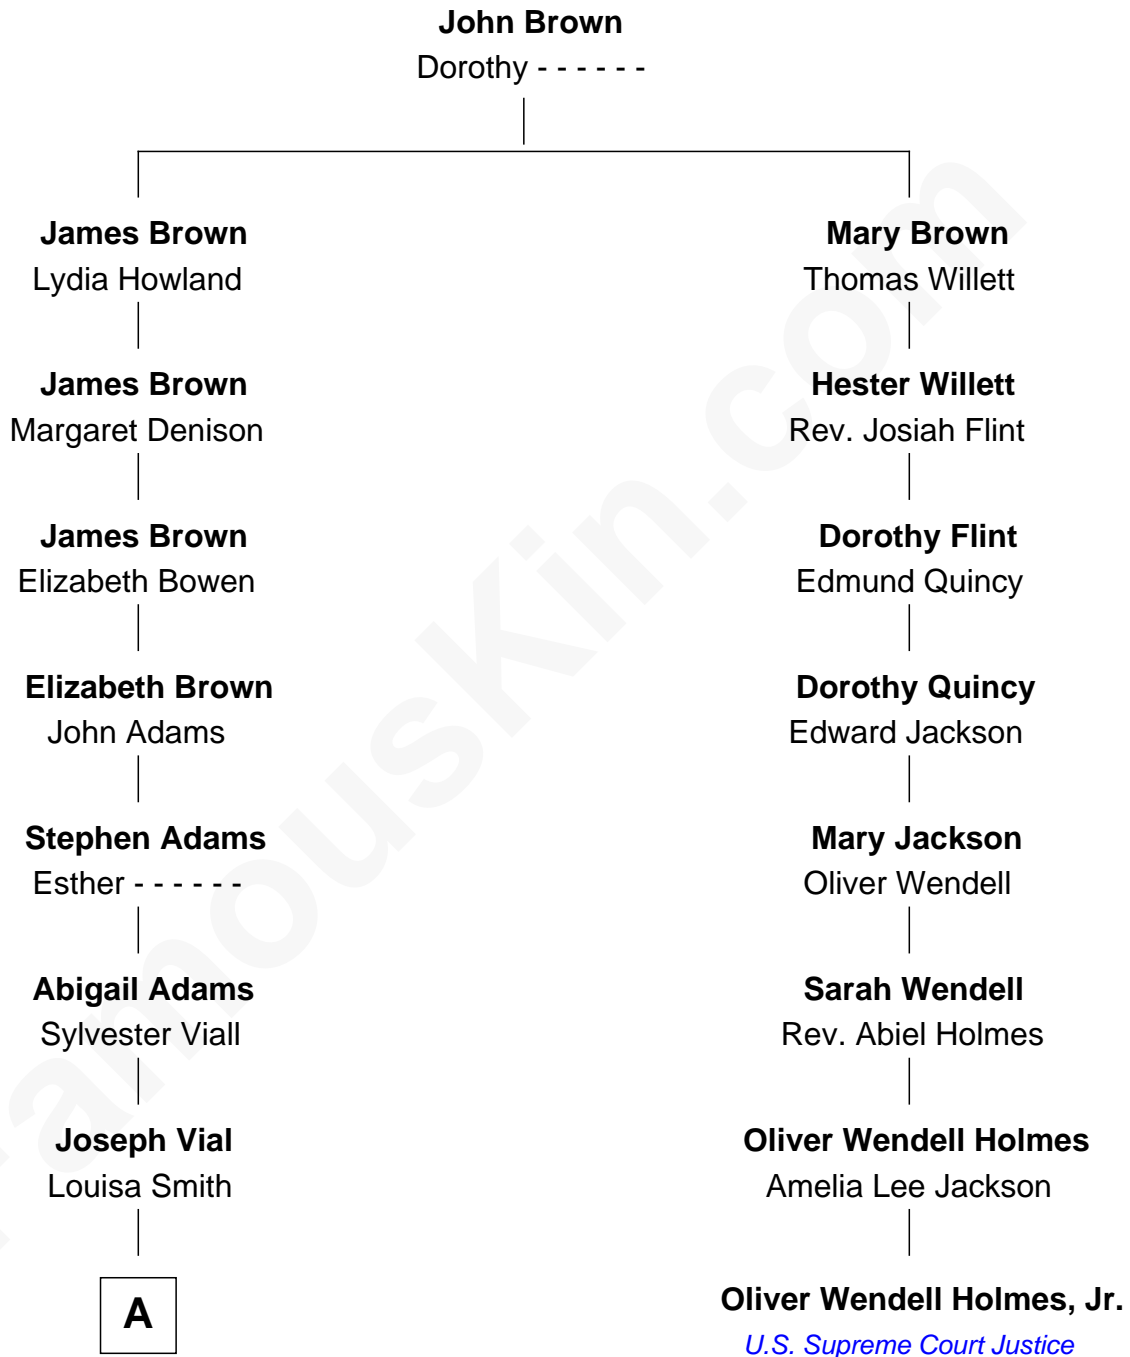

FamousKin.com

Relationship Chart of

Kate Upton

Sports Illustrated Swimsuit Cover Model

7th cousin 5 times removed of

Oliver Wendell Holmes, Jr.
U.S. Supreme Court Justice

A

—
Samuel Vial

Margaret McNaughton

—
George McNaughton Vial

Emma Frost Goodrich

—
Charles Henry Vial

Margaret Hastings Tyler

—
Elizabeth Brooks Vial

Stephen Edward Upton

—
Jefferson Matthew Upton

Shelley Fawn Davis

—
Kate Upton

Model and Actress