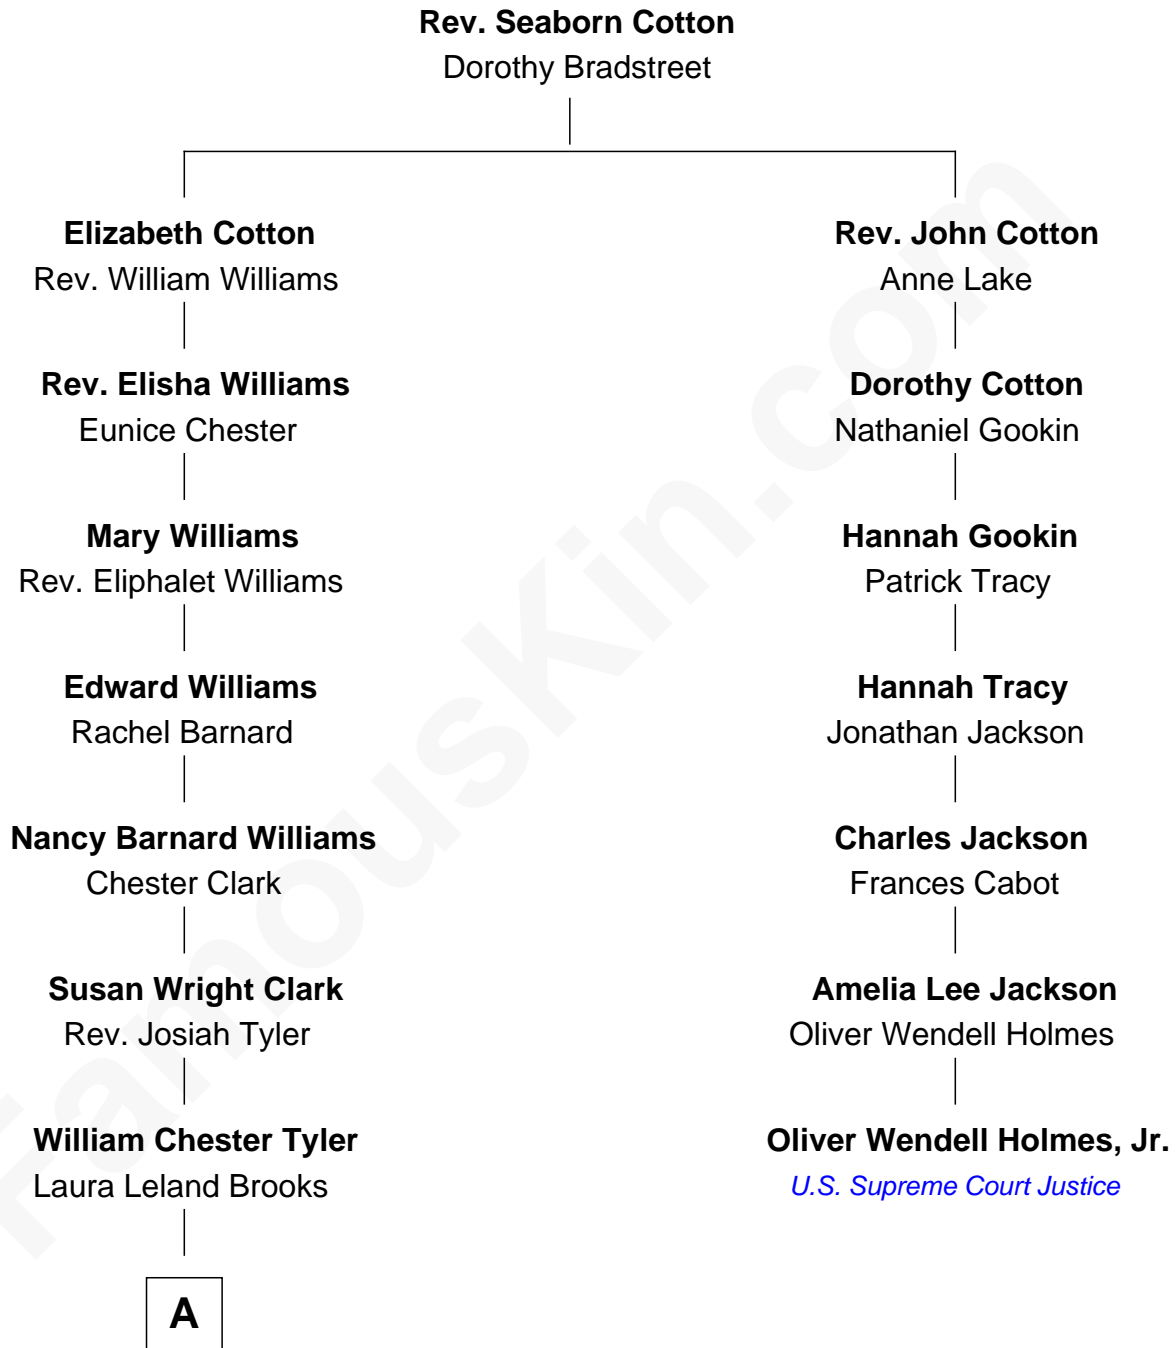

FamousKin.com

Relationship Chart of

Kate Upton

Sports Illustrated Swimsuit Cover Model

6th cousin 4 times removed of

Oliver Wendell Holmes, Jr.
U.S. Supreme Court Justice

A

—
Margaret Hastings Tyler

Charles Henry Vial

—
Elizabeth Brooks Vial

Stephen Edward Upton

—
Jefferson Matthew Upton

Shelley Fawn Davis

—
Kate Upton

Model and Actress

FamousKin.com