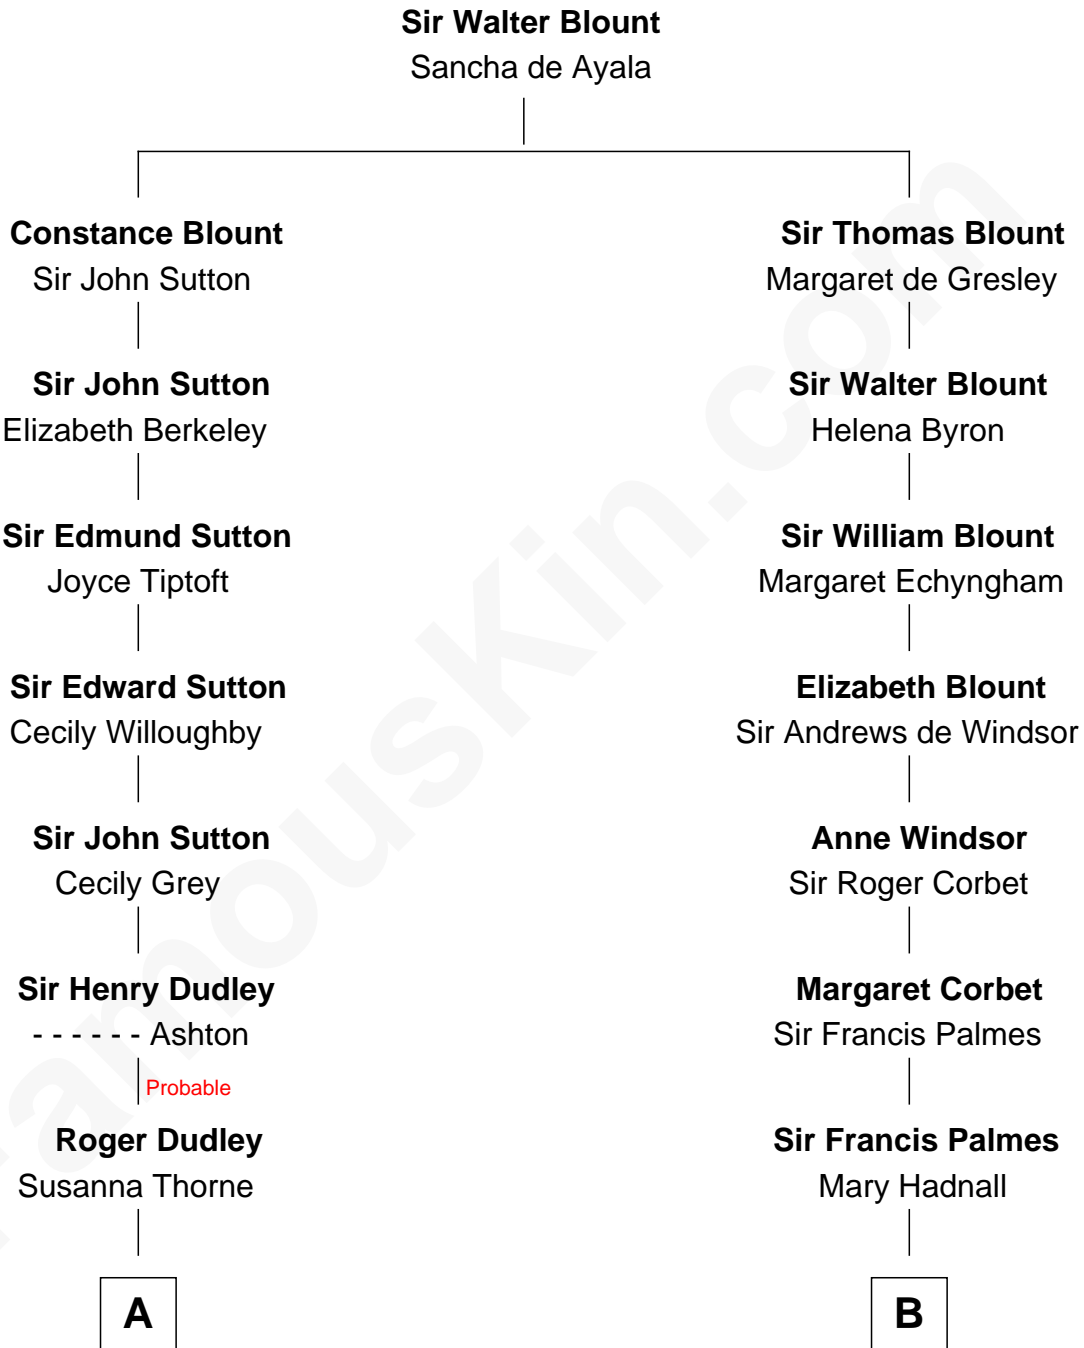

FamousKin.com

Relationship Chart of

Kate Upton

Sports Illustrated Swimsuit Cover Model

14th cousin 6 times removed of

James Russell Lowell
American "Fireside" Poet

C

—
Margaret Hastings Tyler

Charles Henry Vial

—
Elizabeth Brooks Vial

Stephen Edward Upton

—
Jefferson Matthew Upton

Shelley Fawn Davis

—
Kate Upton

Model and Actress

FamousKin.com