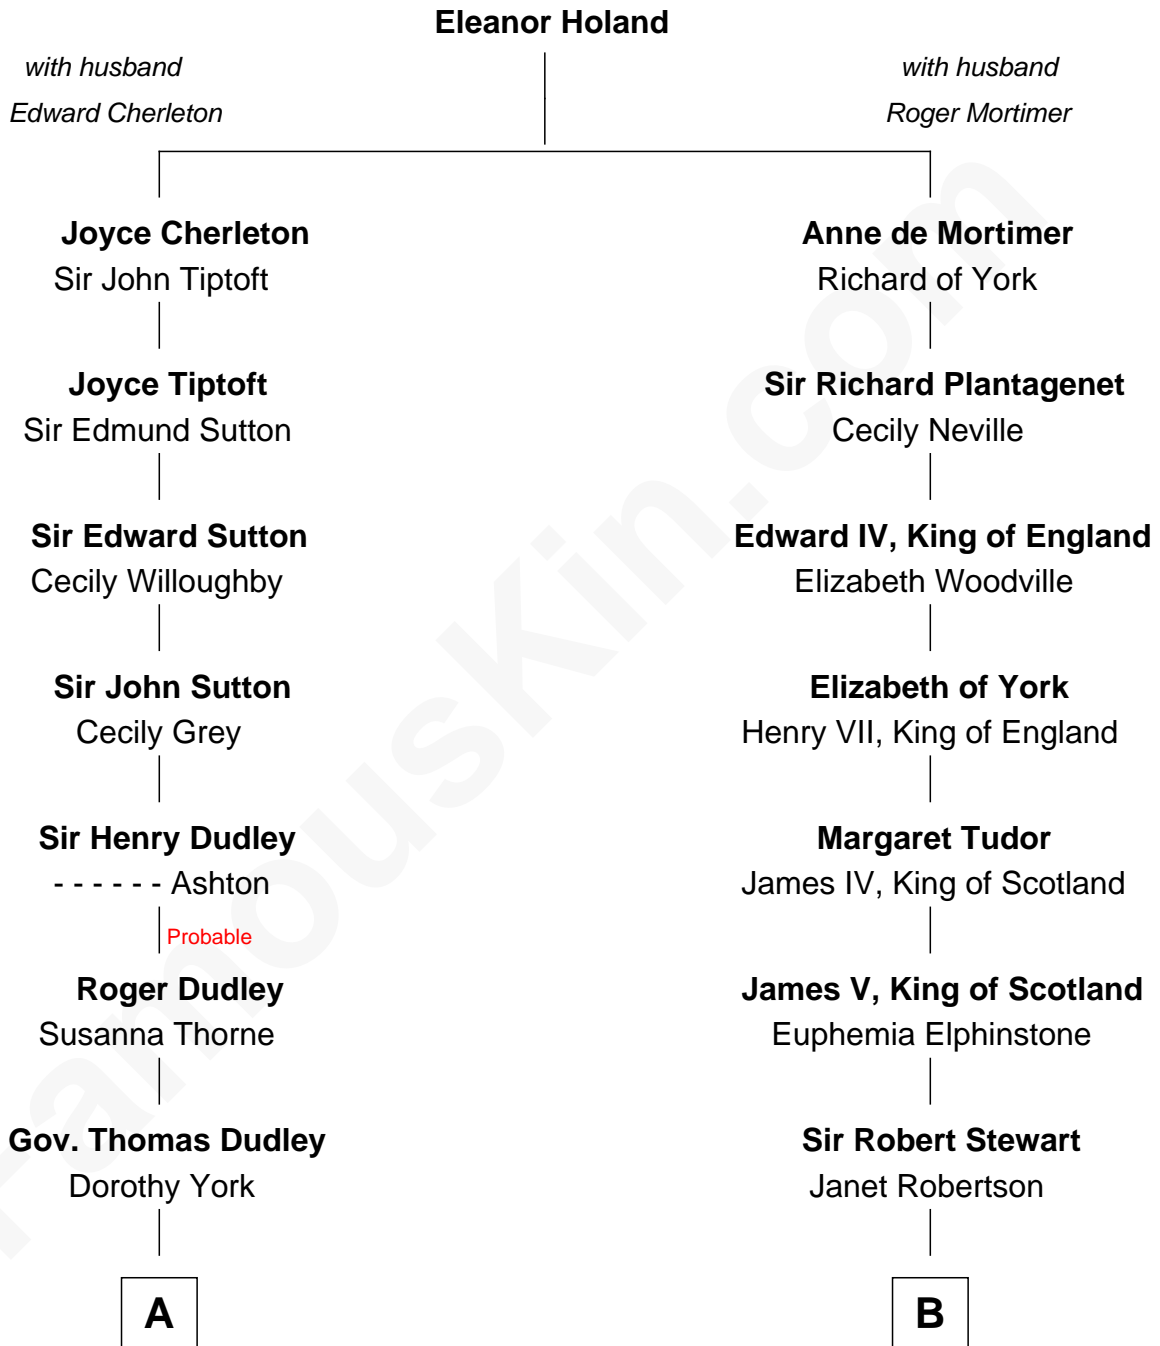

FamousKin.com

Relationship Chart of

Kate Upton

Sports Illustrated Swimsuit Cover Model

16th cousin 3 times removed of

James Russell Lowell
American "Fireside" Poet

C

Elizabeth Brooks Vial
Stephen Edward Upton