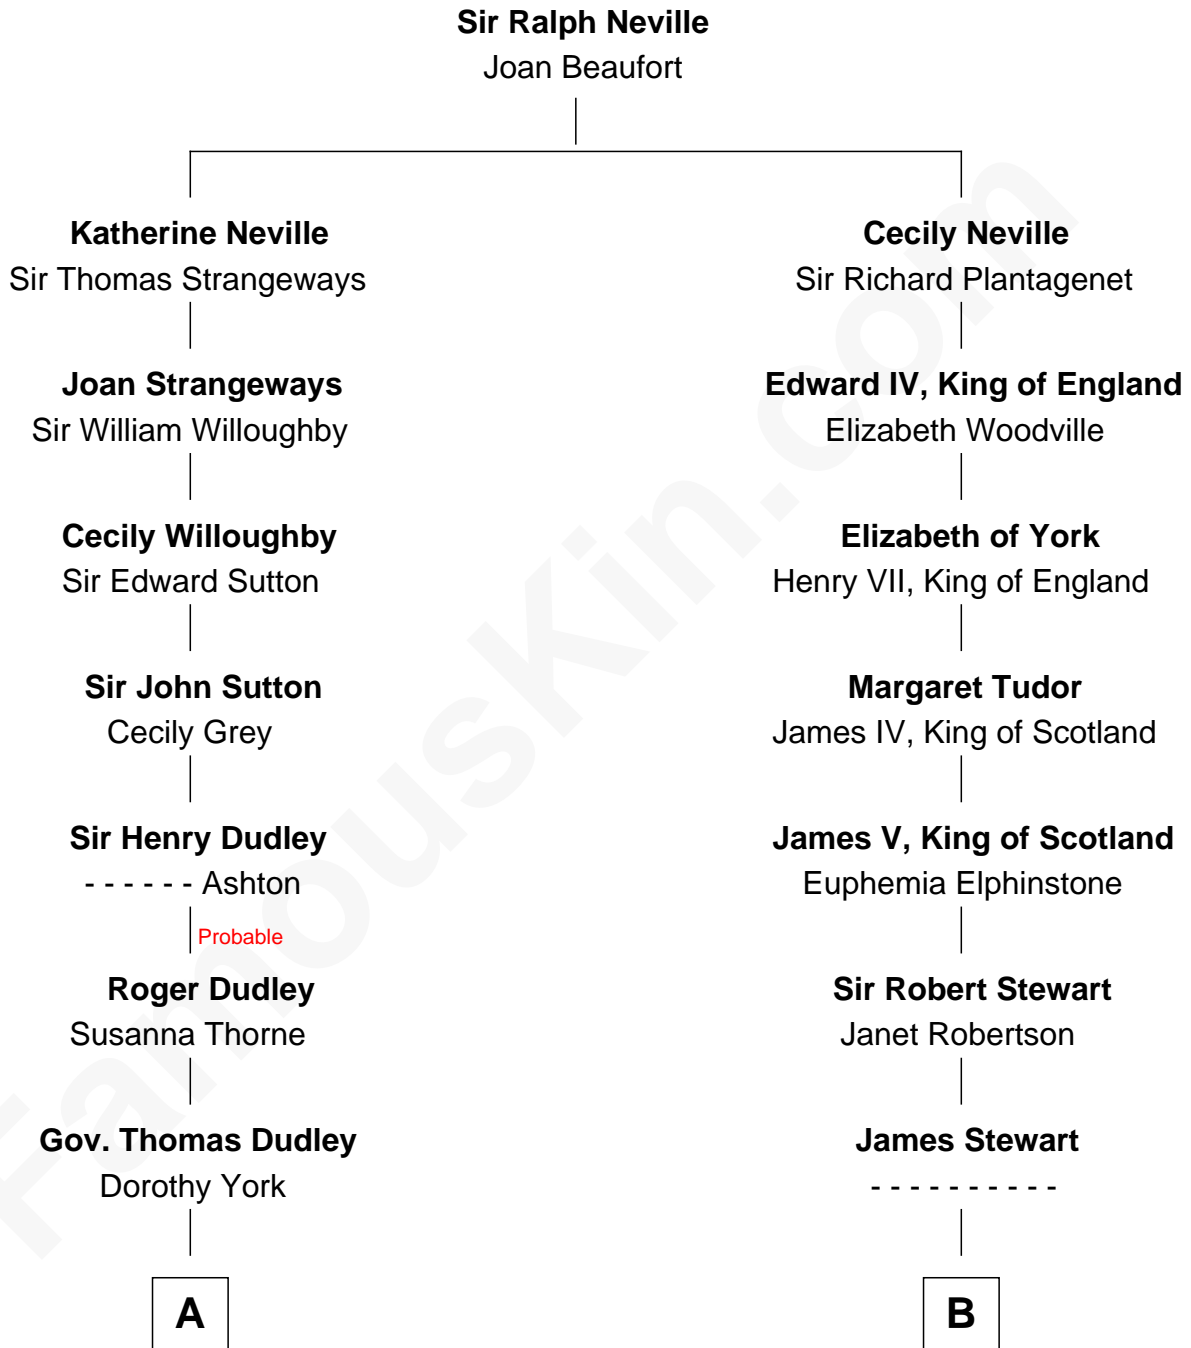

FamousKin.com

Relationship Chart of

Kate Upton

Sports Illustrated Swimsuit Cover Model

15th cousin 4 times removed of

James Russell Lowell

American "Fireside" Poet

C

Elizabeth Brooks Vial
Stephen Edward Upton

Jefferson Matthew Upton
Shelley Fawn Davis

Kate Upton
Model and Actress

FamousKin.com