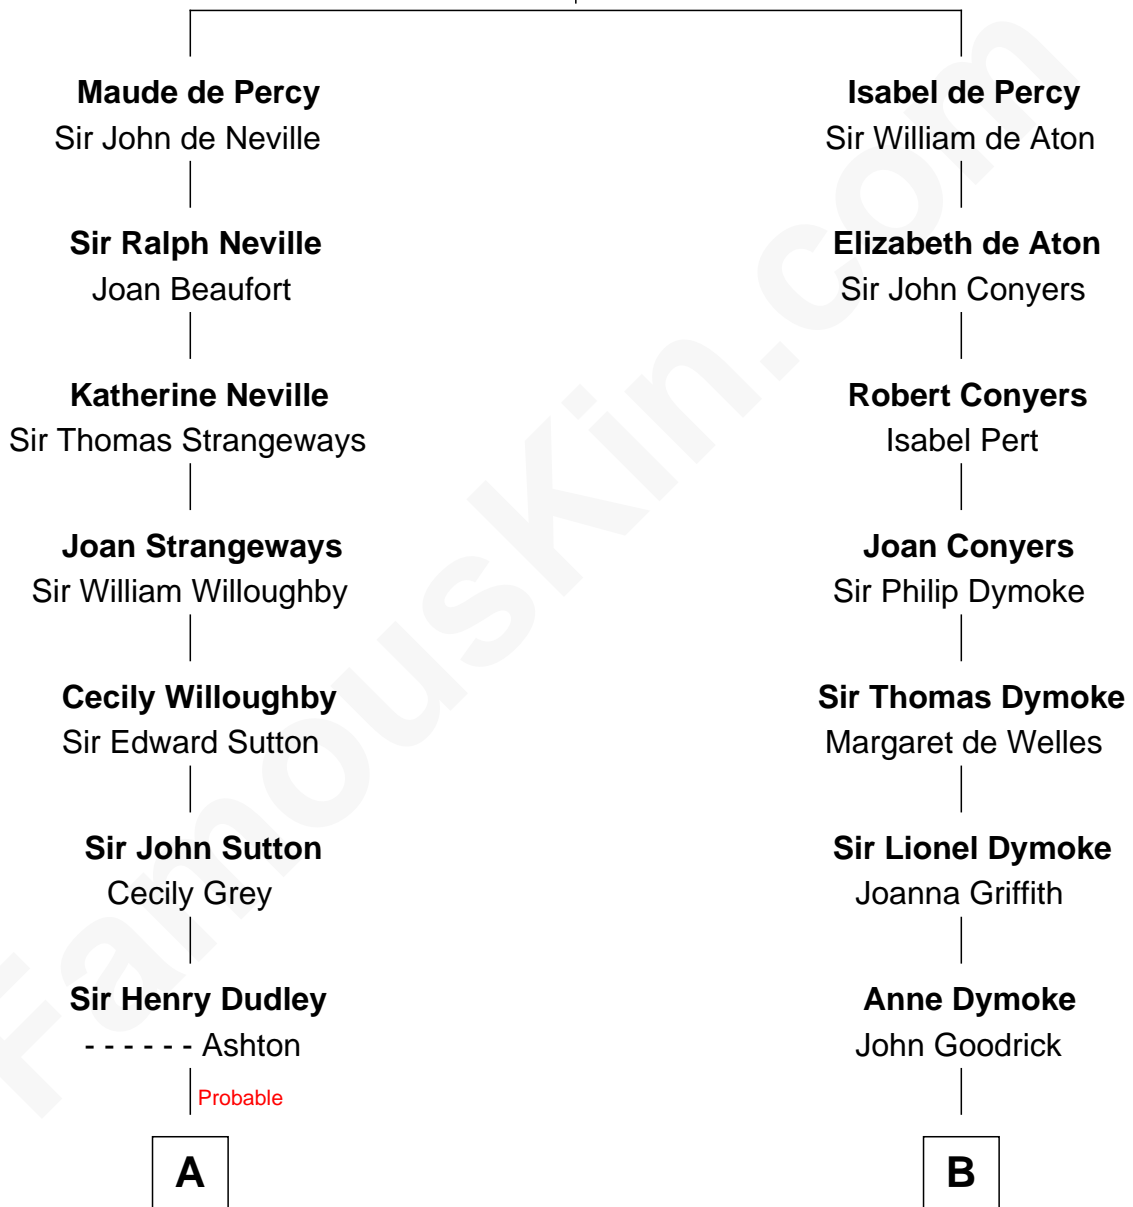

FamousKin.com

Relationship Chart of

Kate Upton

Sports Illustrated Swimsuit Cover Model

16th cousin 5 times removed of

Ichabod Goodwin

27th Governor of New Hampshire

Sir Henry de Percy

Idoine de Clifford

C

William Chester Tyler

Laura Leland Brooks

Margaret Hastings Tyler

Charles Henry Vial

Elizabeth Brooks Vial

Stephen Edward Upton