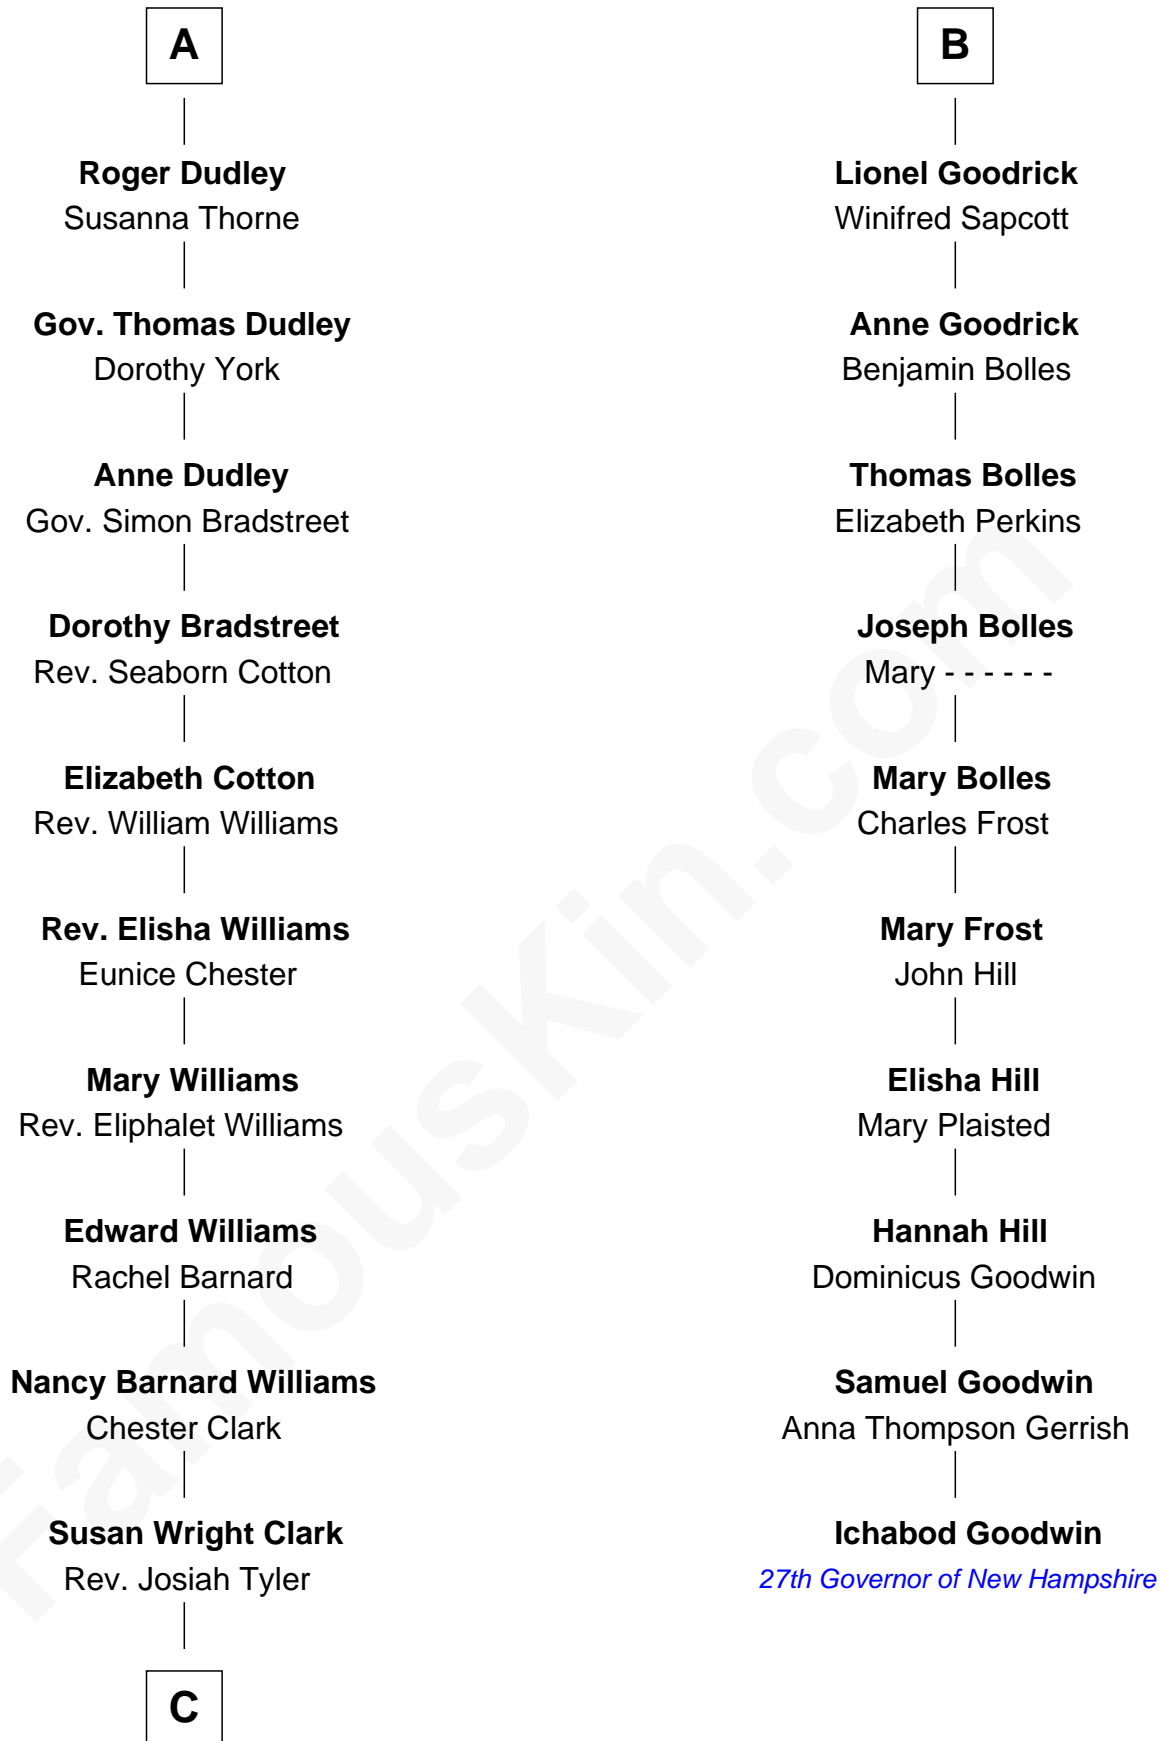

FamousKin.com

Relationship Chart of

Kate Upton

Sports Illustrated Swimsuit Cover Model

16th cousin 5 times removed of

Ichabod Goodwin

27th Governor of New Hampshire

Sir Henry de Percy

Idoine de Clifford

C

William Chester Tyler

Laura Leland Brooks

Margaret Hastings Tyler

Charles Henry Vial

Elizabeth Brooks Vial

Stephen Edward Upton