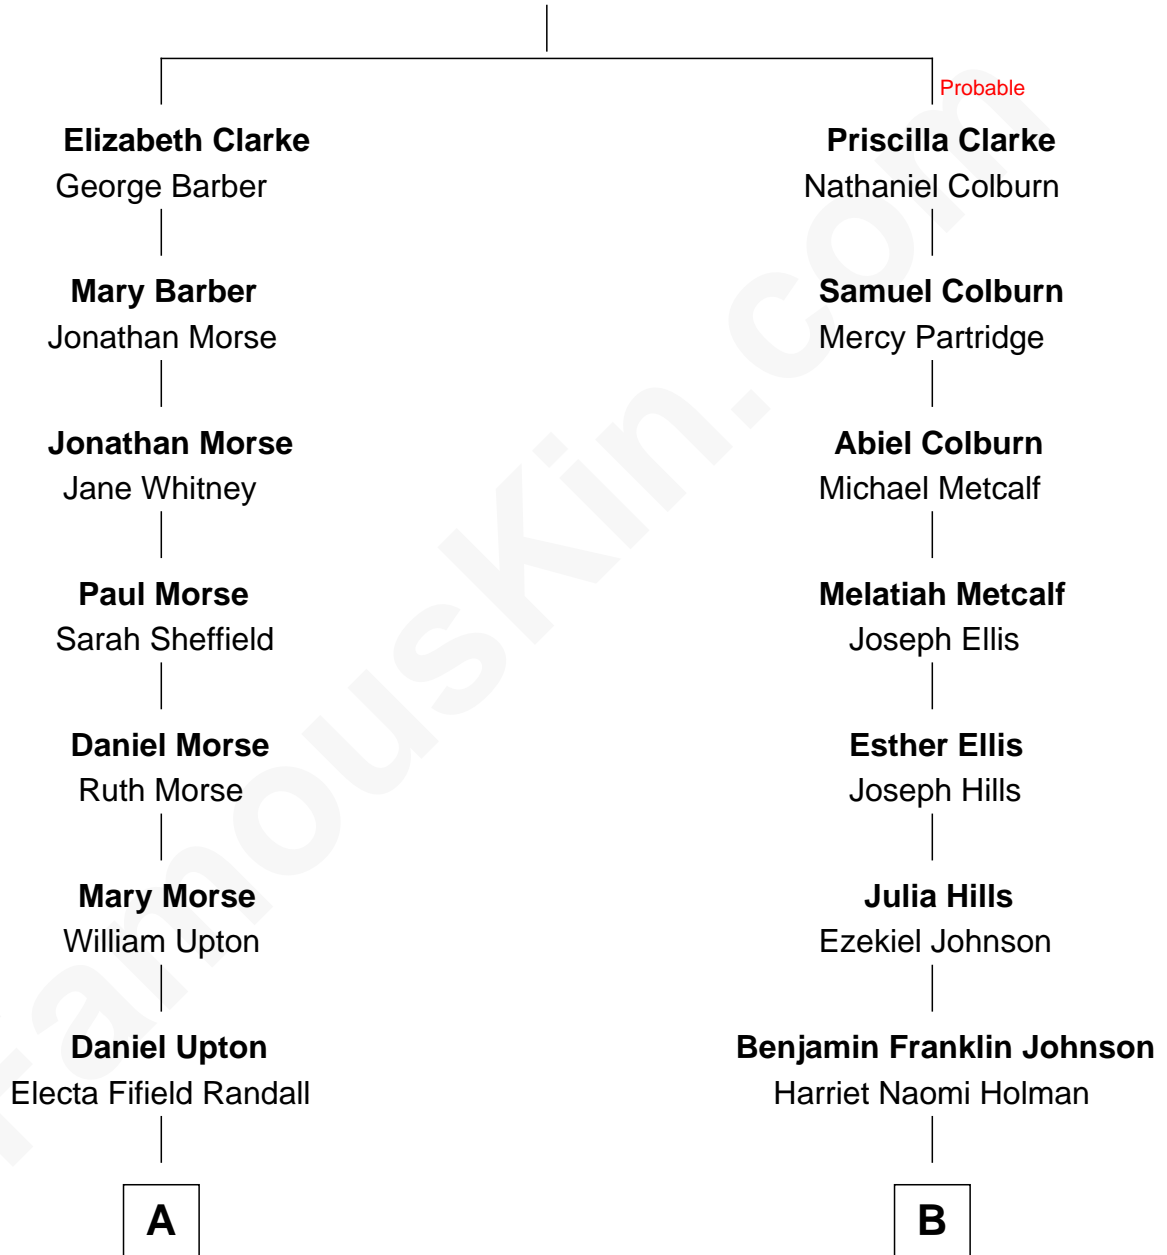

## Relationship Chart of

### Kate Upton

*Sports Illustrated Swimsuit Cover Model*

11th cousin 1 time removed of

### Elizabeth Smart

*Founder of Elizabeth Smart Foundation*

**Thomas Clarke**

Mary Canne

Probable