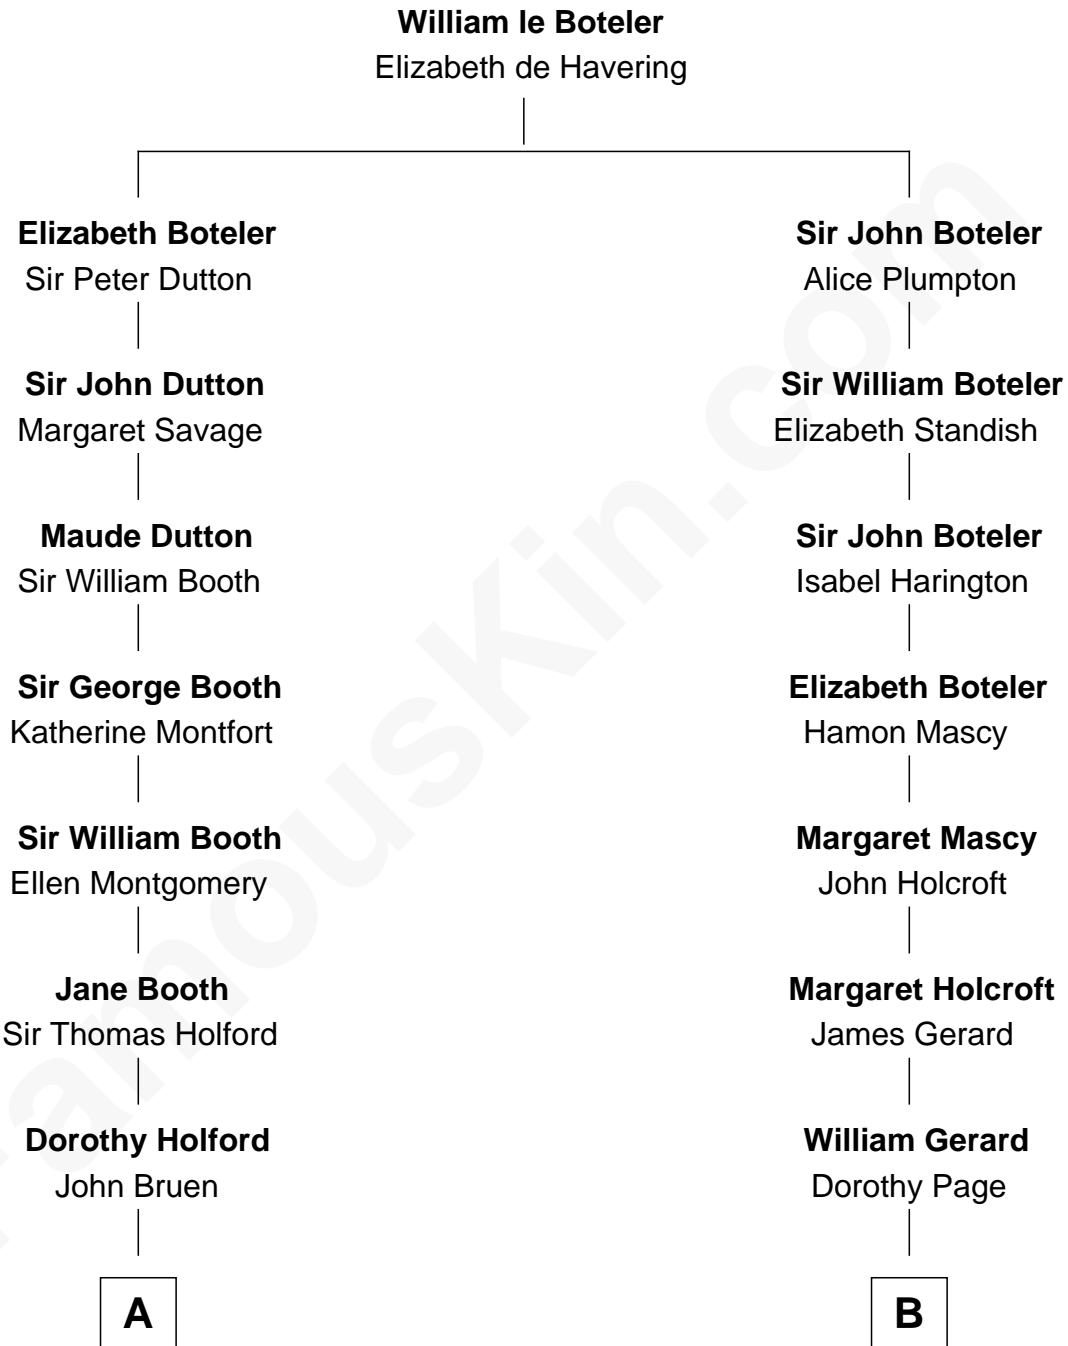

FamousKin.com

Relationship Chart of

Kate Upton

Sports Illustrated Swimsuit Cover Model

15th cousin 5 times removed of

Capt. William Lewis Herndon

Captain of the ill fated S.S. Central America

C

—
Margaret Hastings Tyler

Charles Henry Vial

—
Elizabeth Brooks Vial

Stephen Edward Upton

—
Jefferson Matthew Upton

Shelley Fawn Davis

—
Kate Upton

Model and Actress