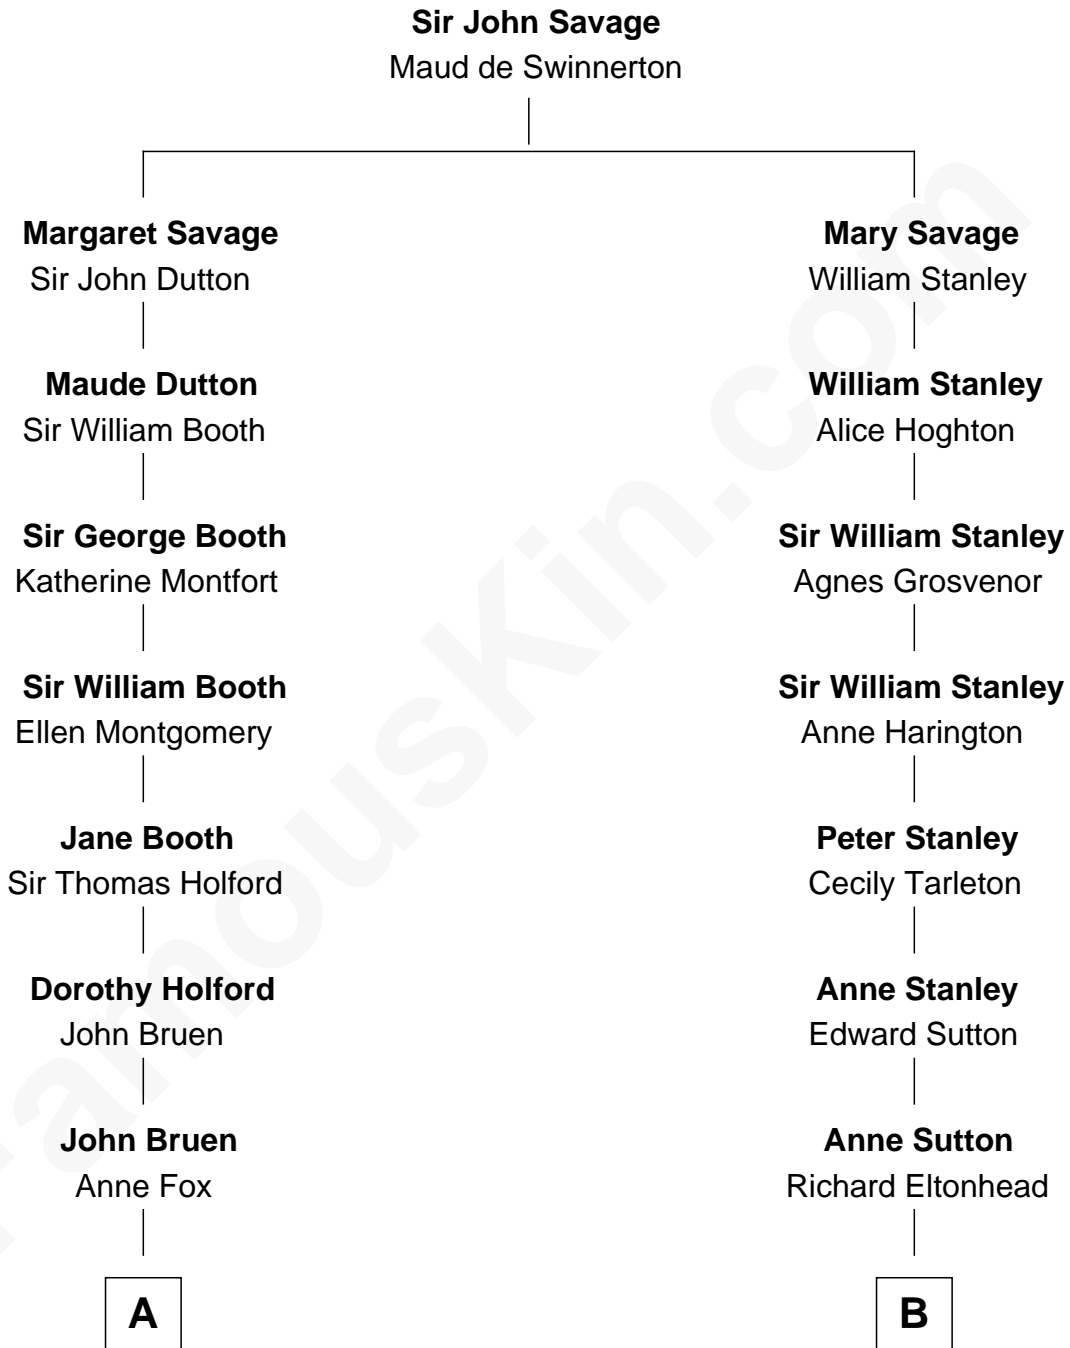

FamousKin.com

Relationship Chart of

Kate Upton

Sports Illustrated Swimsuit Cover Model

10th cousin 9 times removed of

Richard Henry Lee

Signer of the Declaration of Independence

C

—
Elizabeth Brooks Vial
Stephen Edward Upton

—
Jefferson Matthew Upton
Shelley Fawn Davis

—
Kate Upton
Model and Actress

FamousKin.com