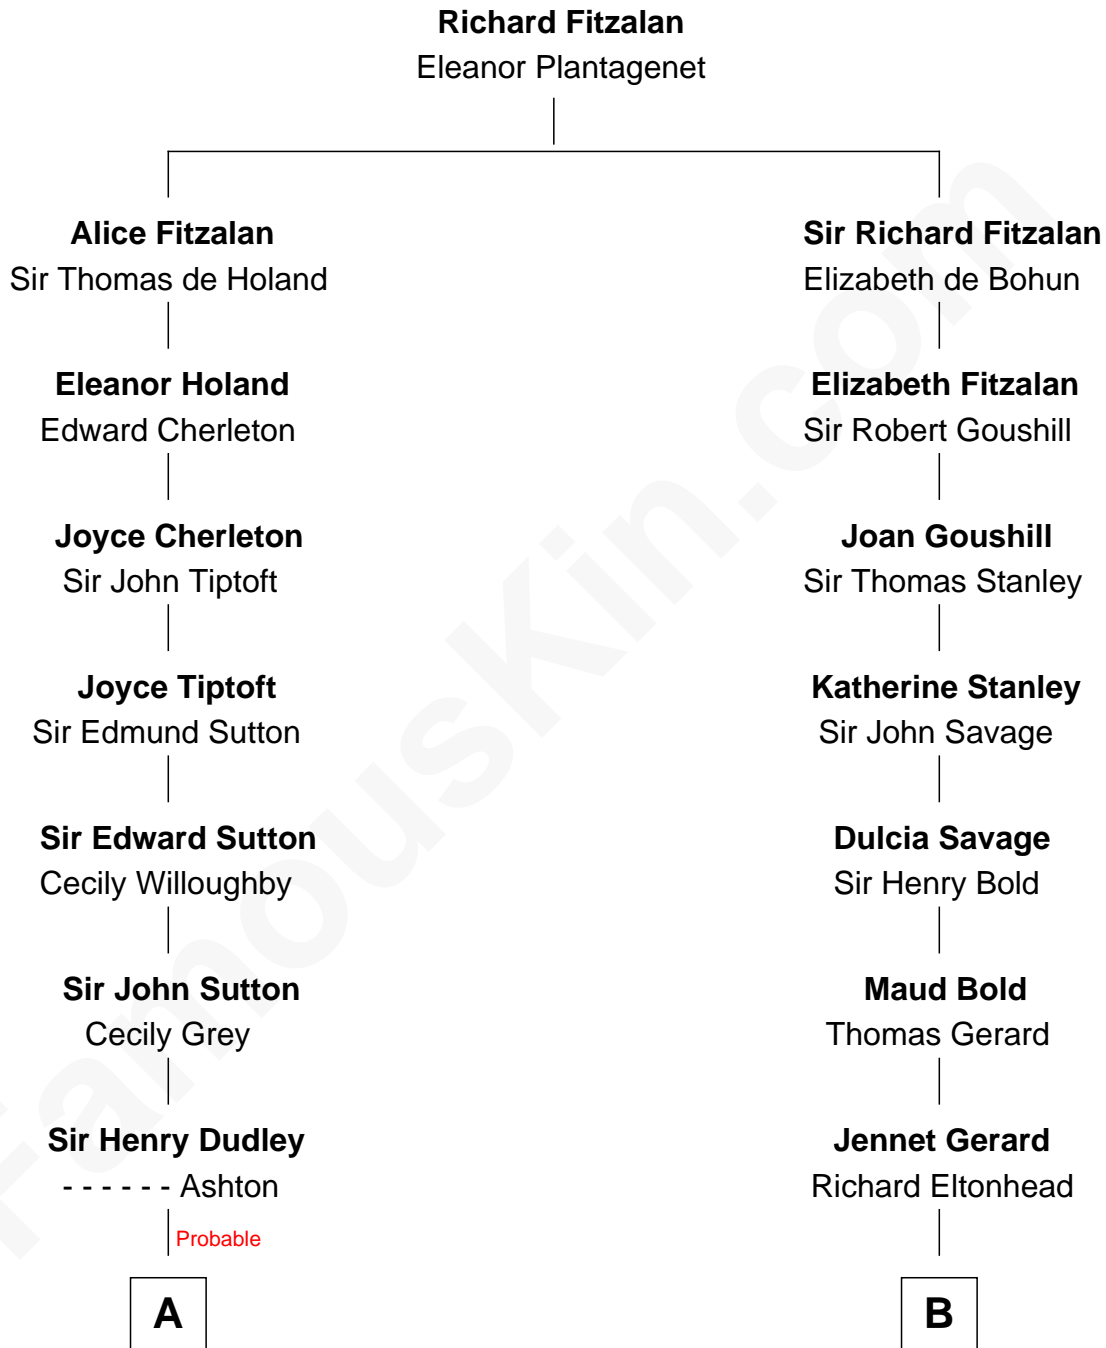

FamousKin.com

Relationship Chart of

Kate Upton

Sports Illustrated Swimsuit Cover Model

12th cousin 9 times removed of

Richard Henry Lee

Signer of the Declaration of Independence

C

William Chester Tyler

Laura Leland Brooks

Margaret Hastings Tyler

Charles Henry Vial

Elizabeth Brooks Vial

Stephen Edward Upton

Jefferson Matthew Upton

Shelley Fawn Davis