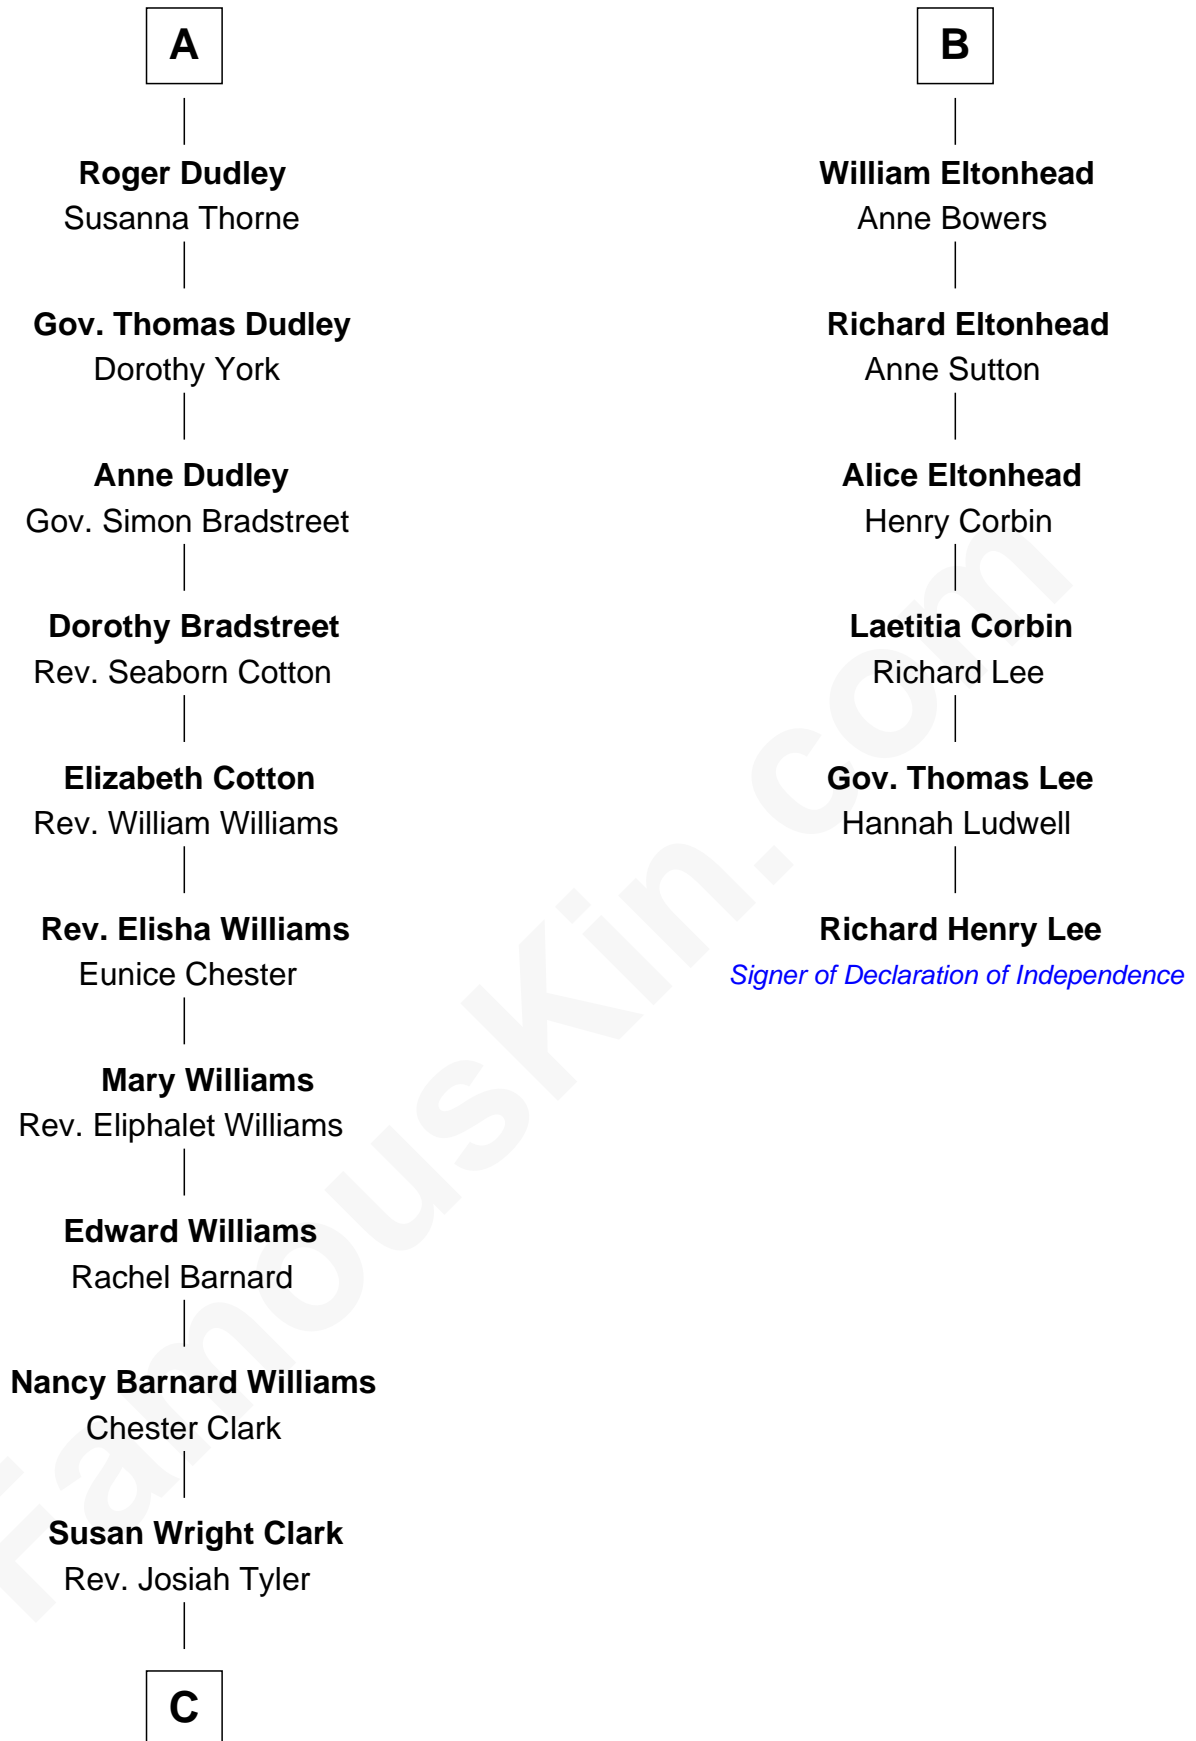

FamousKin.com

Relationship Chart of

Kate Upton

Sports Illustrated Swimsuit Cover Model

12th cousin 9 times removed of

Richard Henry Lee

Signer of the Declaration of Independence

C

William Chester Tyler

Laura Leland Brooks

Margaret Hastings Tyler

Charles Henry Vial

Elizabeth Brooks Vial

Stephen Edward Upton

Jefferson Matthew Upton

Shelley Fawn Davis