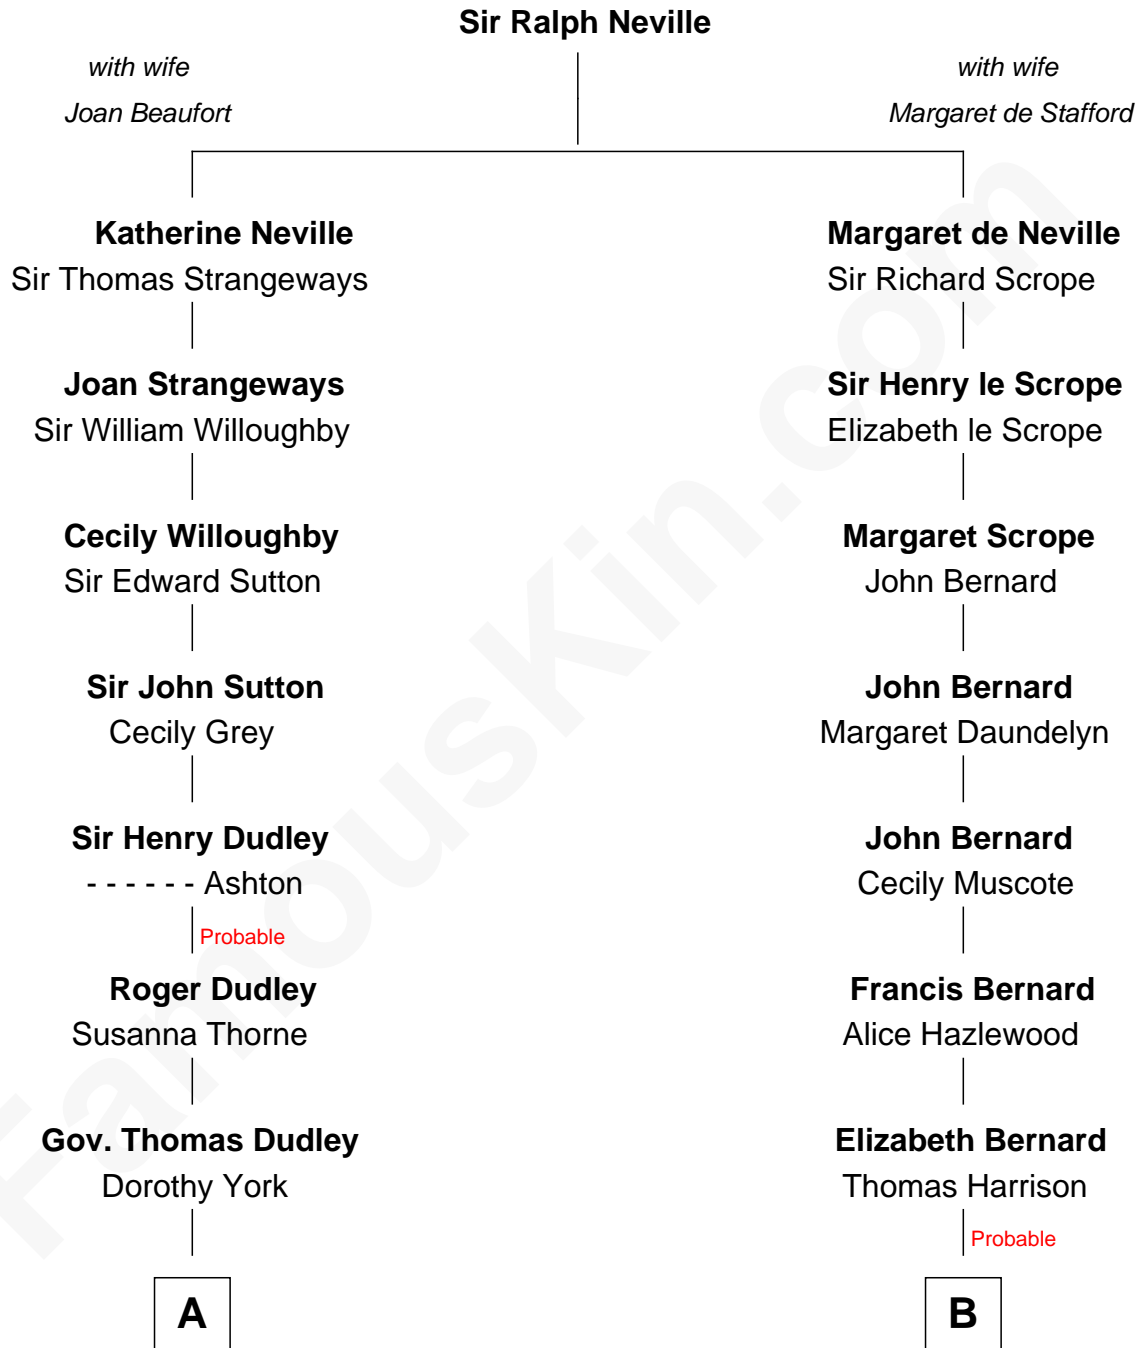

FamousKin.com

Relationship Chart of

Kate Upton

Sports Illustrated Swimsuit Cover Model

11th cousin 8 times removed of

Richard Henry Lee

Signer of the Declaration of Independence

C

Elizabeth Brooks Vial
Stephen Edward Upton

Jefferson Matthew Upton
Shelley Fawn Davis

Kate Upton
Model and Actress

FamousKin.com