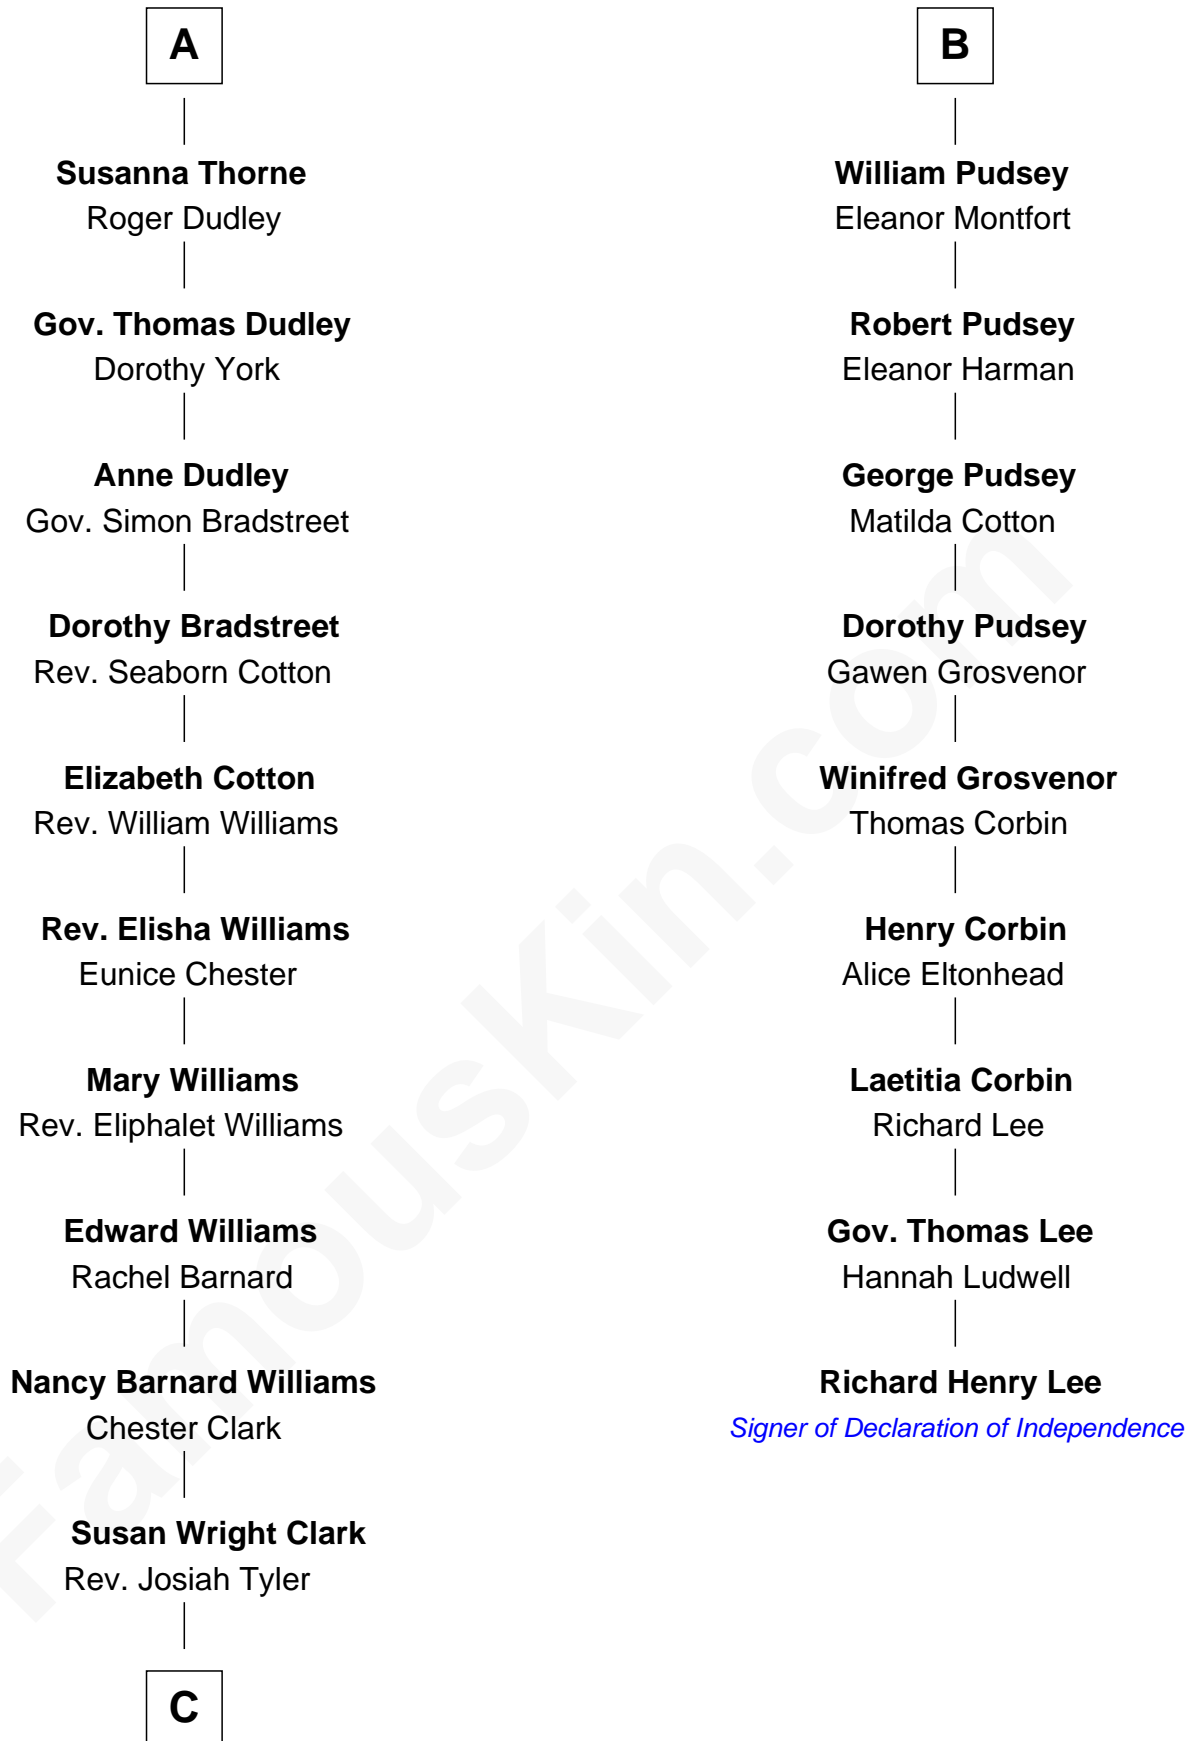

FamousKin.com

Relationship Chart of

Kate Upton

Sports Illustrated Swimsuit Cover Model

15th cousin 6 times removed of

Richard Henry Lee

Signer of the Declaration of Independence

C

William Chester Tyler

Laura Leland Brooks

Margaret Hastings Tyler

Charles Henry Vial

Elizabeth Brooks Vial

Stephen Edward Upton

Jefferson Matthew Upton

Shelley Fawn Davis