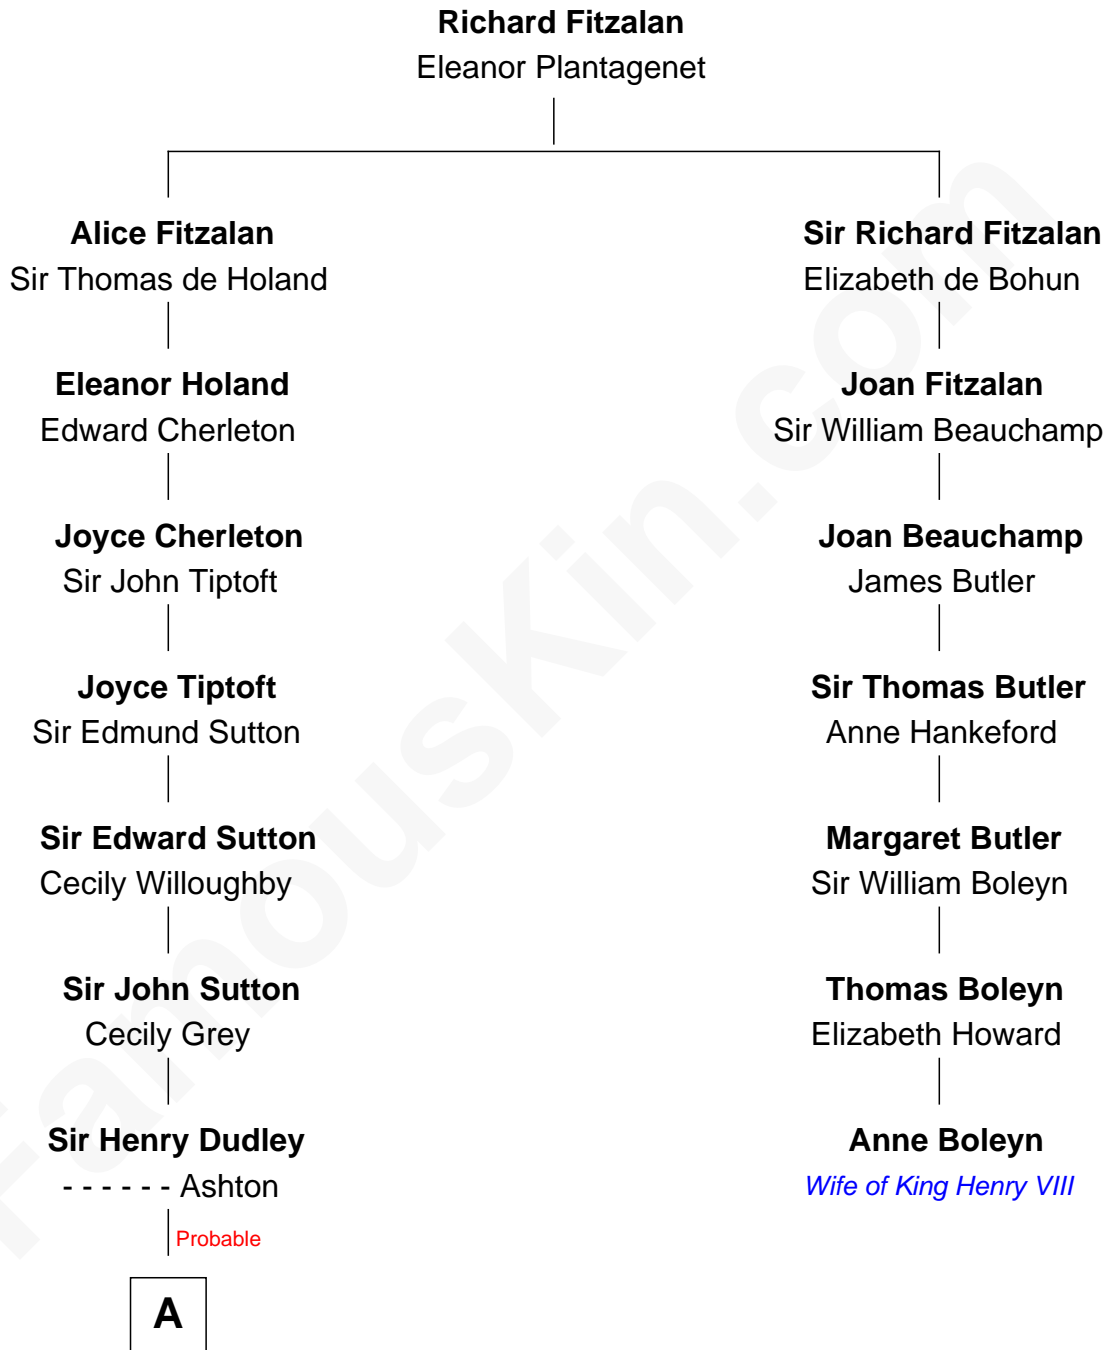

FamousKin.com

Relationship Chart of

Kate Upton

Sports Illustrated Swimsuit Cover Model

6th cousin 15 times removed of

Anne Boleyn

2nd Wife of King Henry VIII

B

William Chester Tyler

Laura Leland Brooks

Margaret Hastings Tyler

Charles Henry Vial

Elizabeth Brooks Vial

Stephen Edward Upton

Jefferson Matthew Upton

Shelley Fawn Davis