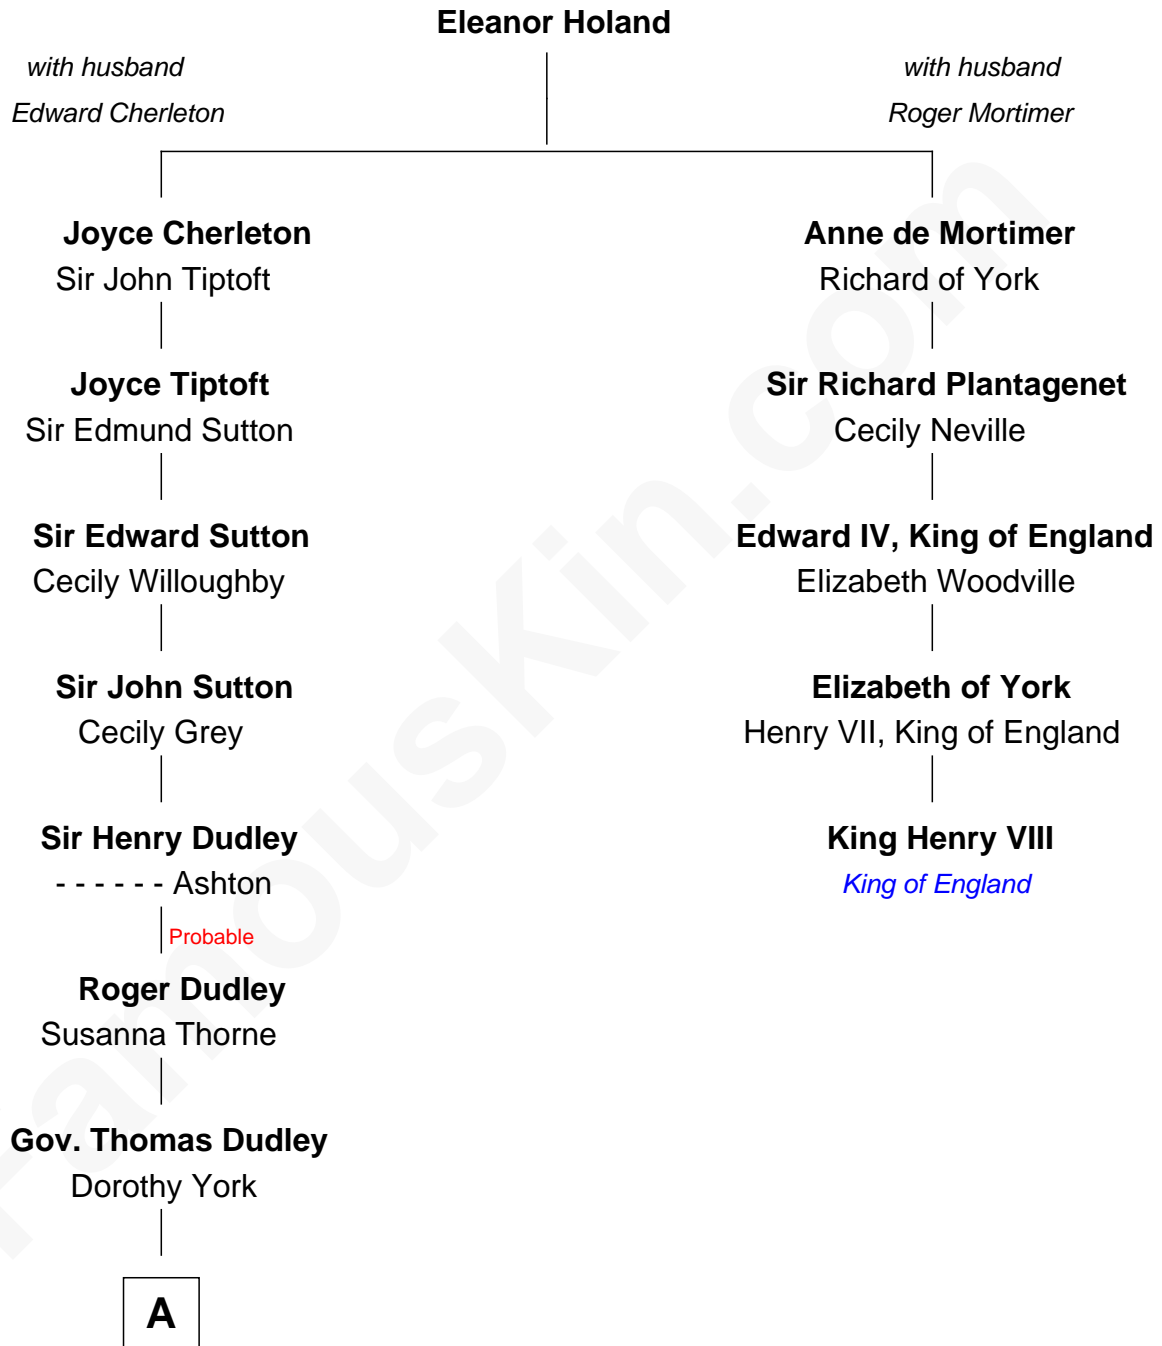

FamousKin.com

Relationship Chart of

Kate Upton

Sports Illustrated Swimsuit Cover Model

4th cousin 15 times removed of

King Henry VIII

King of England

A

Anne Dudley
Gov. Simon Bradstreet

Dorothy Bradstreet
Rev. Seaborn Cotton

Elizabeth Cotton
Rev. William Williams

Rev. Elisha Williams
Eunice Chester

Mary Williams
Rev. Eliphalet Williams

Edward Williams
Rachel Barnard