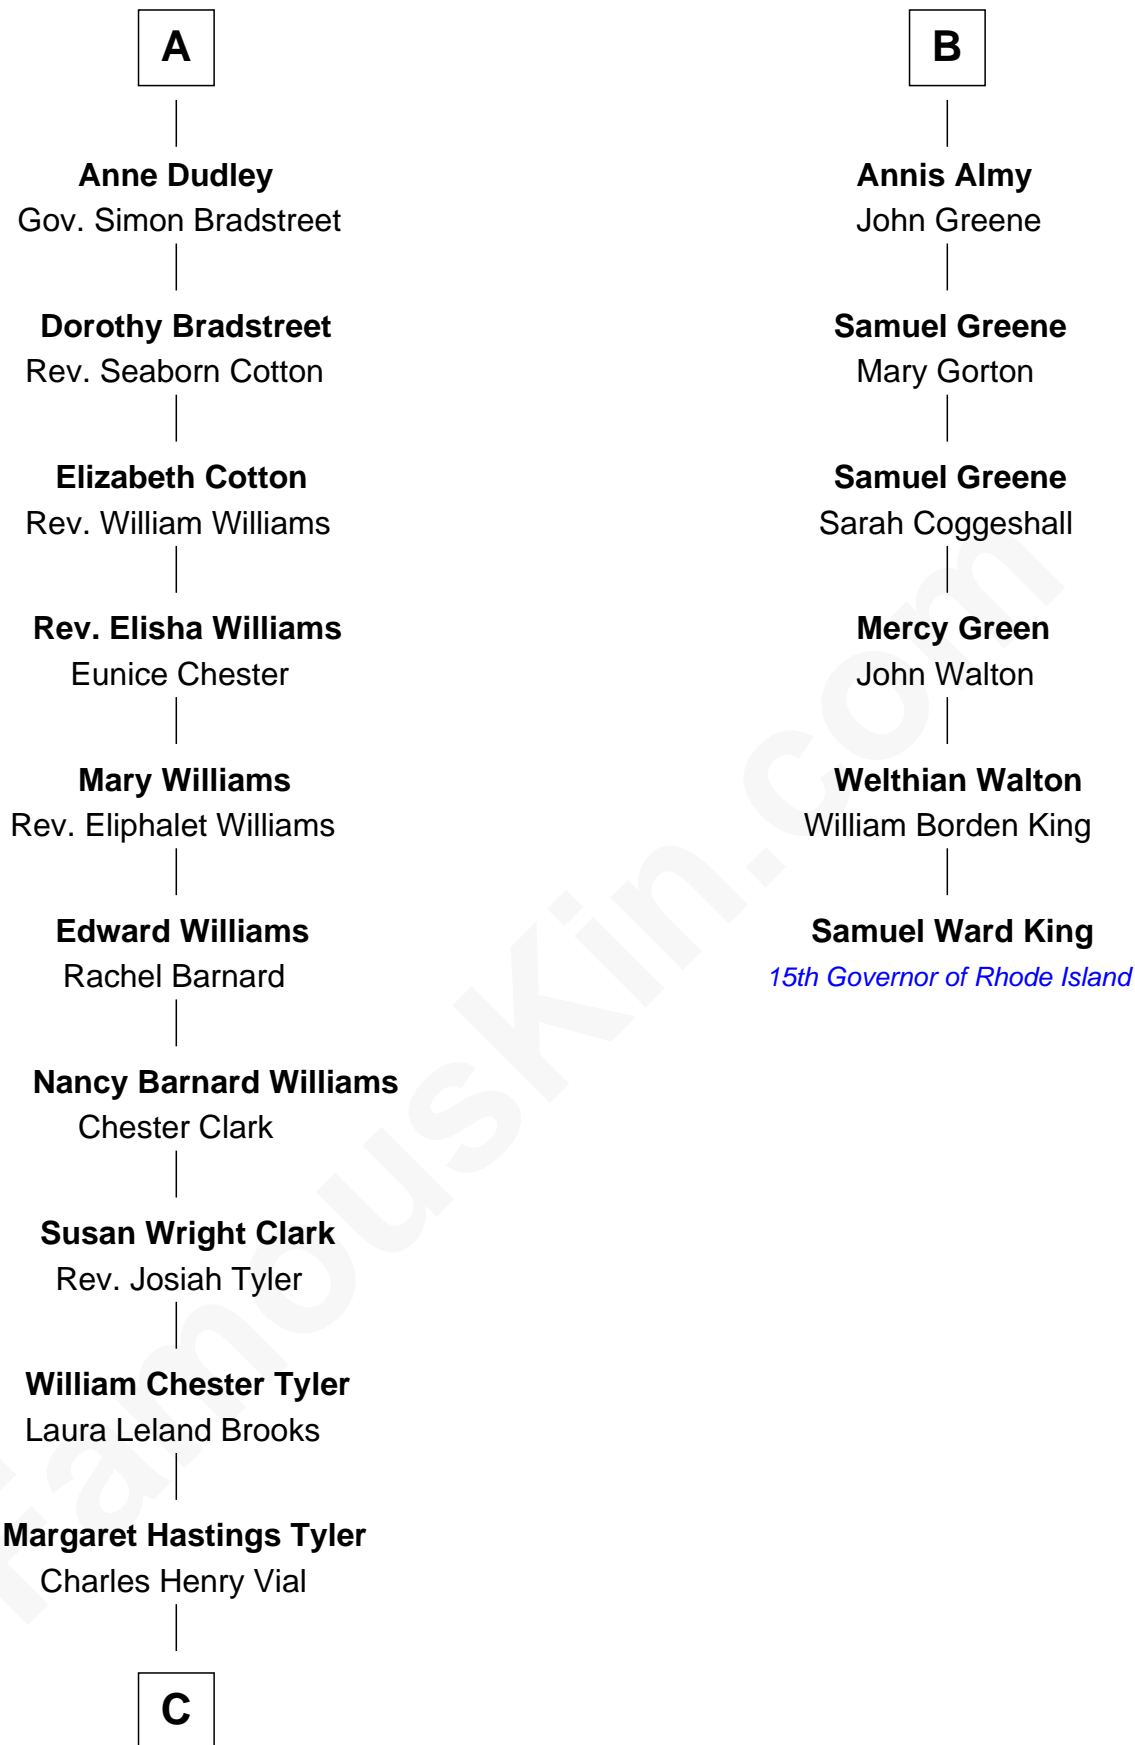

FamousKin.com

Relationship Chart of

Kate Upton

Sports Illustrated Swimsuit Cover Model

12th cousin 7 times removed of

Samuel Ward King

15th Governor of Rhode Island

C

Elizabeth Brooks Vial
Stephen Edward Upton

Jefferson Matthew Upton
Shelley Fawn Davis

Kate Upton
Model and Actress

FamousKin.com