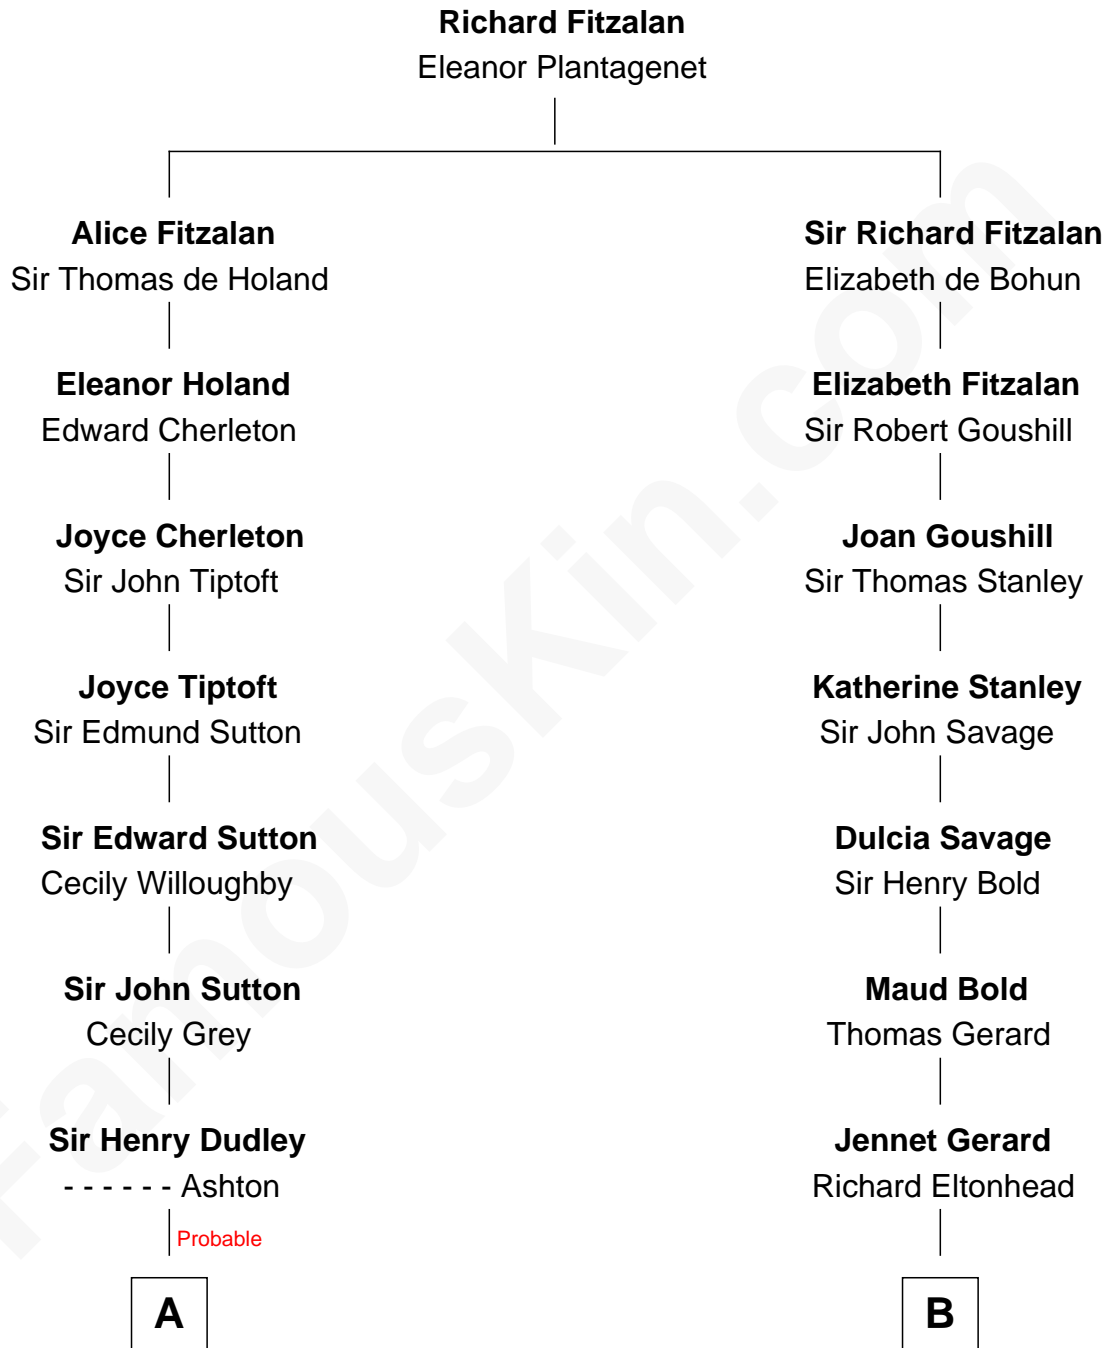

Francis Lightfoot Lee

Signer of the Declaration of Independence