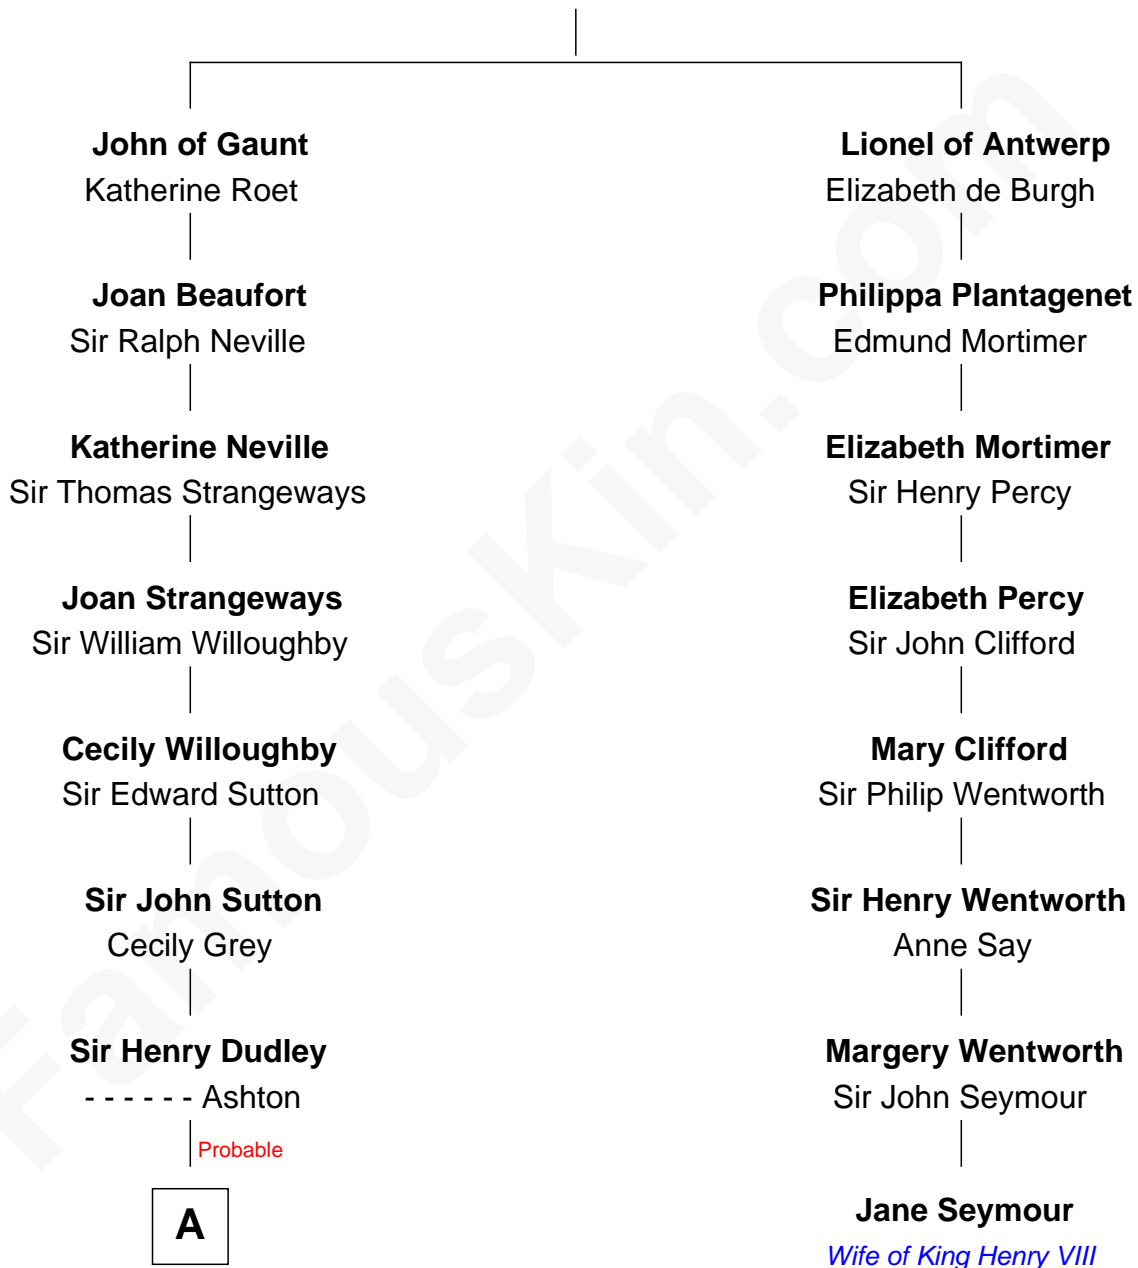

## Relationship Chart of

### Kate Upton

*Sports Illustrated Swimsuit Cover Model*

7th cousin 14 times removed of

### Jane Seymour

*3rd Wife of King Henry VIII*

**Edward III, King of England**

Philippa of Hainault

**B**

William Chester Tyler

Laura Leland Brooks

Margaret Hastings Tyler