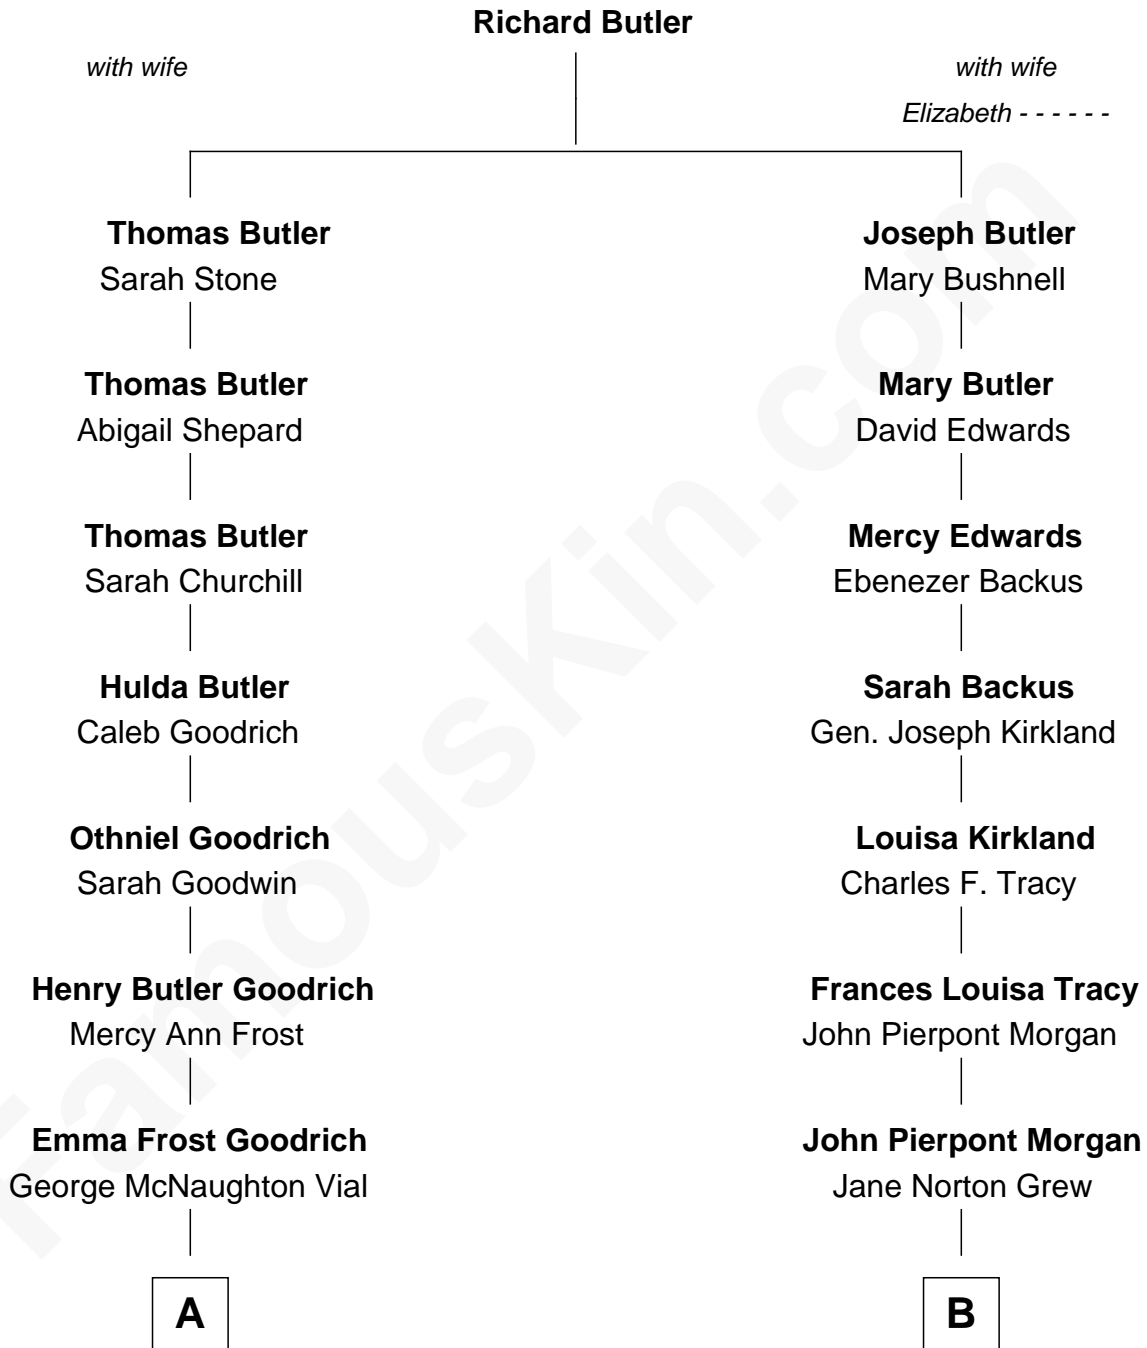

**FamousKin.com**  
**Relationship Chart of**  
**Kate Upton**

*Sports Illustrated Swimsuit Cover Model*

**8th cousin 2 times removed of**

**John Adams Morgan**

*1952 Olympic Sailing Gold Medalist*

**A**

**Charles Henry Vial**  
Margaret Hastings Tyler

**Elizabeth Brooks Vial**  
Stephen Edward Upton

**Jefferson Matthew Upton**  
Shelley Fawn Davis

**Kate Upton**  
*Model and Actress*

**B**

**Henry Sturgis Morgan**  
Catherine Frances Lovering Adams

**John Adams Morgan**  
*Olympic Gold Medalist*