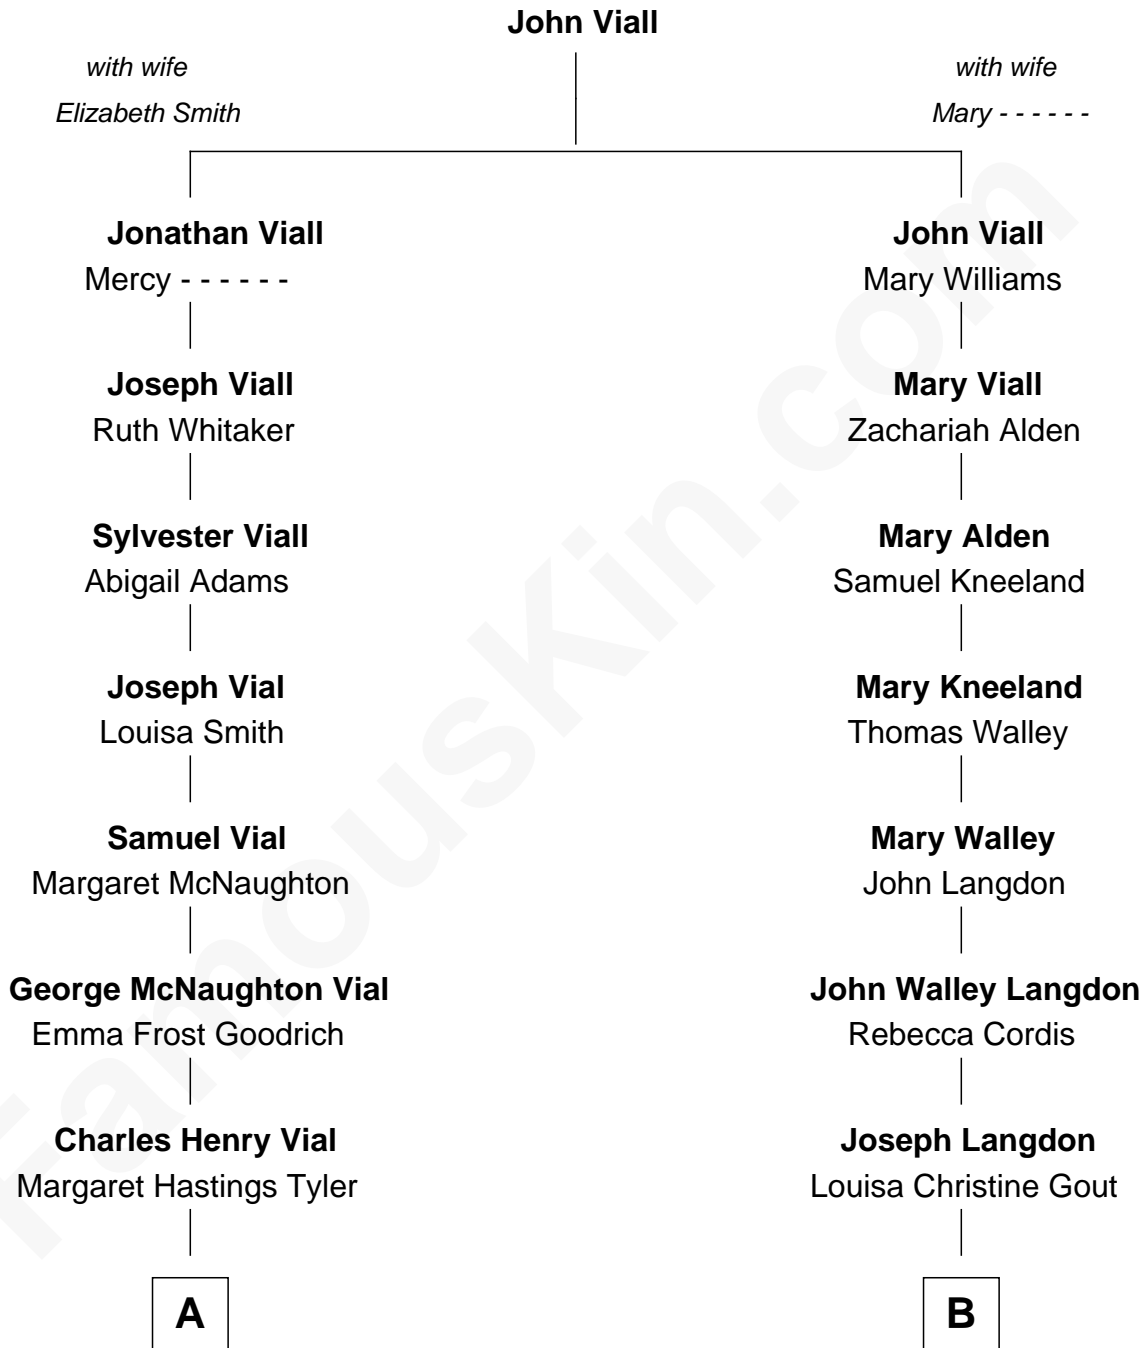

FamousKin.com

Relationship Chart of

Kate Upton

Sports Illustrated Swimsuit Cover Model

9th cousin 2 times removed of

Benedict Cumberbatch

Movie, Television and Stage Actor

A

Elizabeth Brooks Vial
Stephen Edward Upton

Jefferson Matthew Upton
Shelley Fawn Davis

Kate Upton
Model and Actress

B

Ida Josephine Langdon
Thomas Bowen Rees

Hélène Gertrude Rees
Henry Alfred Cumberbatch

Henry Carlton Cumberbatch
Pauline Ellen Laing Congdon