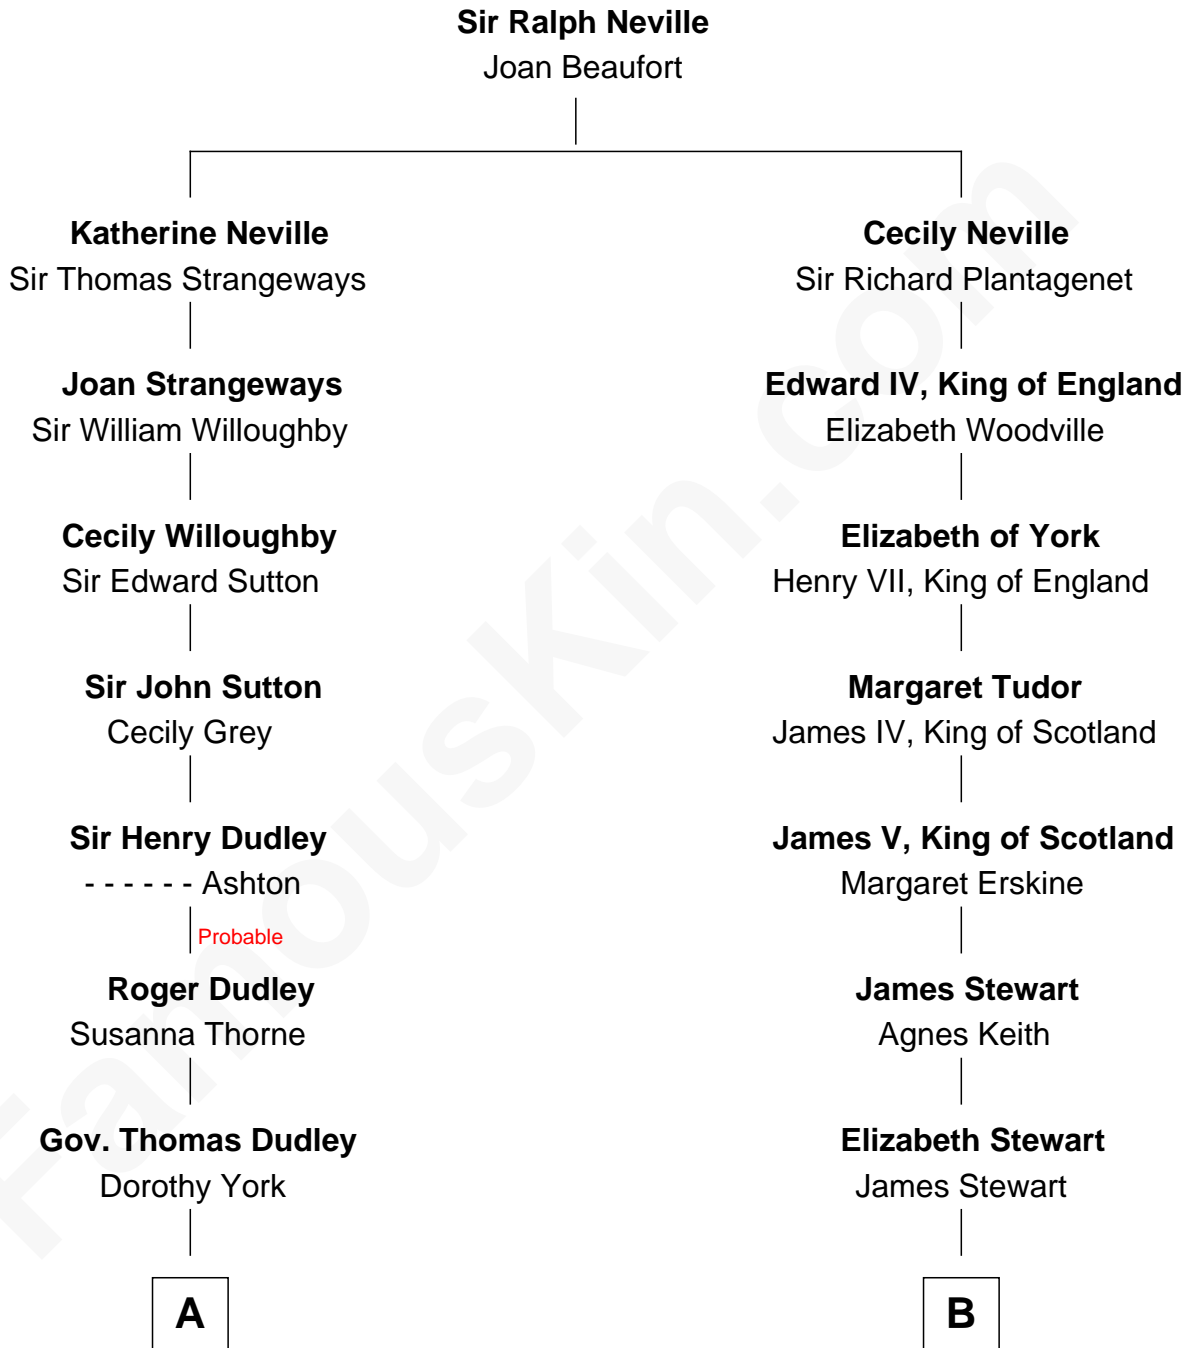

Alan Turing

WWII Codebreaker of Nazi Enigma Machine