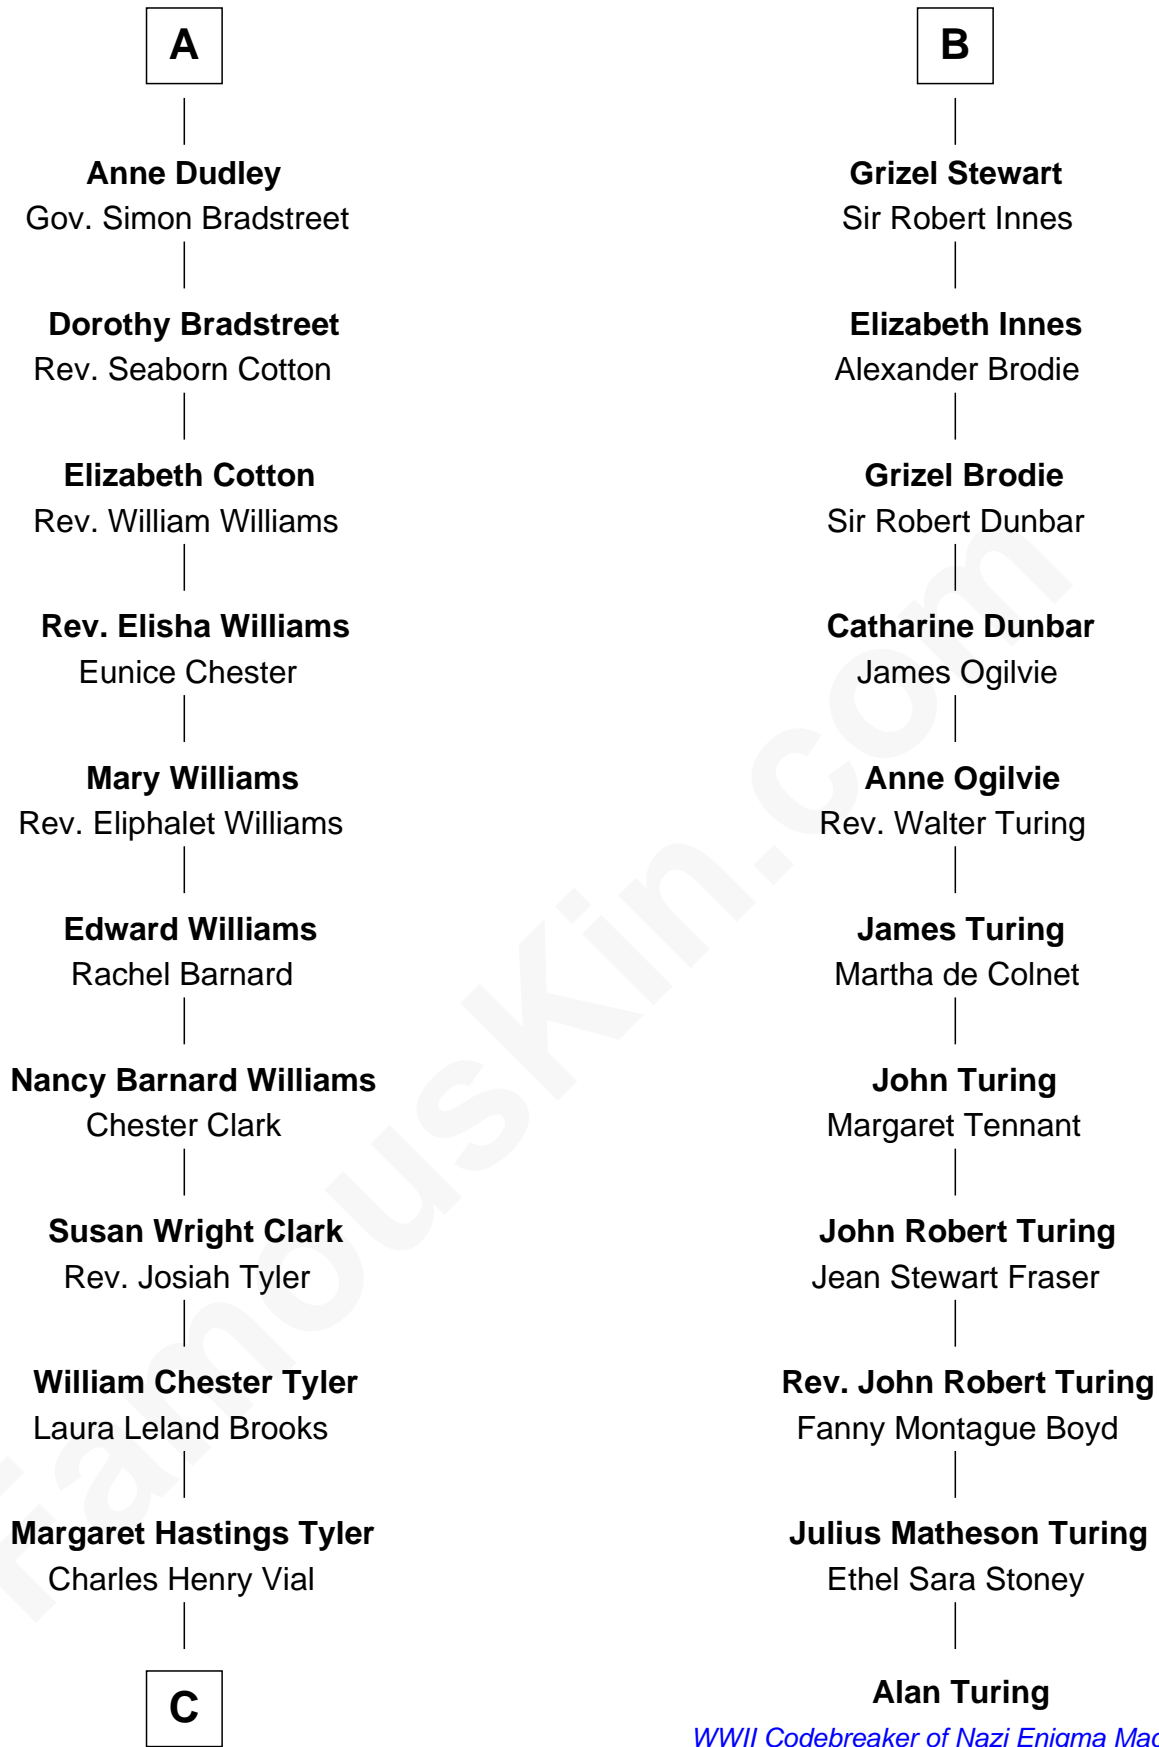

## Relationship Chart of

### Kate Upton

*Sports Illustrated Swimsuit Cover Model*

17th cousin 2 times removed of

### Alan Turing

*WWII Codebreaker of Nazi Enigma Machine*

**C**

**Elizabeth Brooks Vial**  
Stephen Edward Upton

**Jefferson Matthew Upton**  
Shelley Fawn Davis

**Kate Upton**  
*Model and Actress*

FamousKin.com