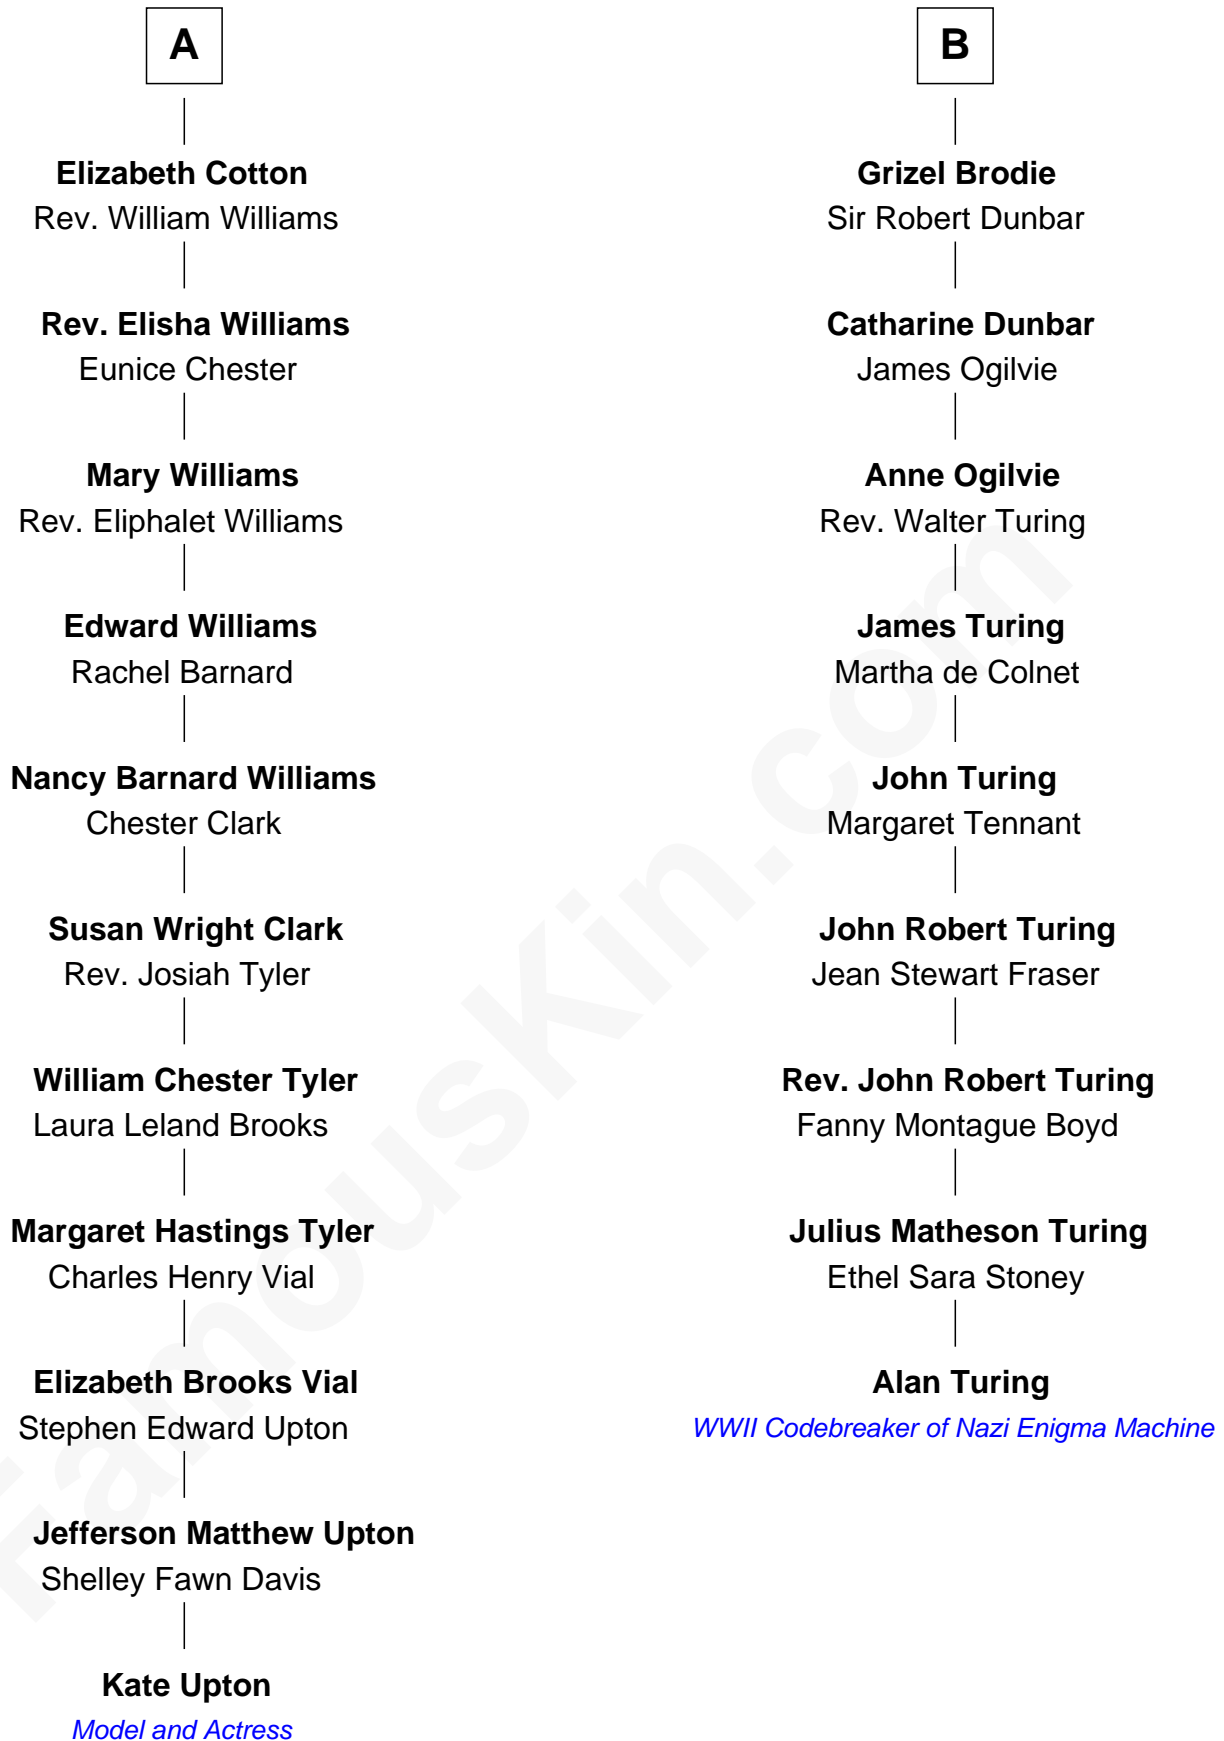

# FamousKin.com Relationship Chart of

**Kate Upton**

*Sports Illustrated Swimsuit Cover Model*

15th cousin 2 times removed of

**Alan Turing**

*WWII Codebreaker of Nazi Enigma Machine*

Kate Upton photo by [acrofan.com](http://acrofan.com) (CC BY-SA 3.0)