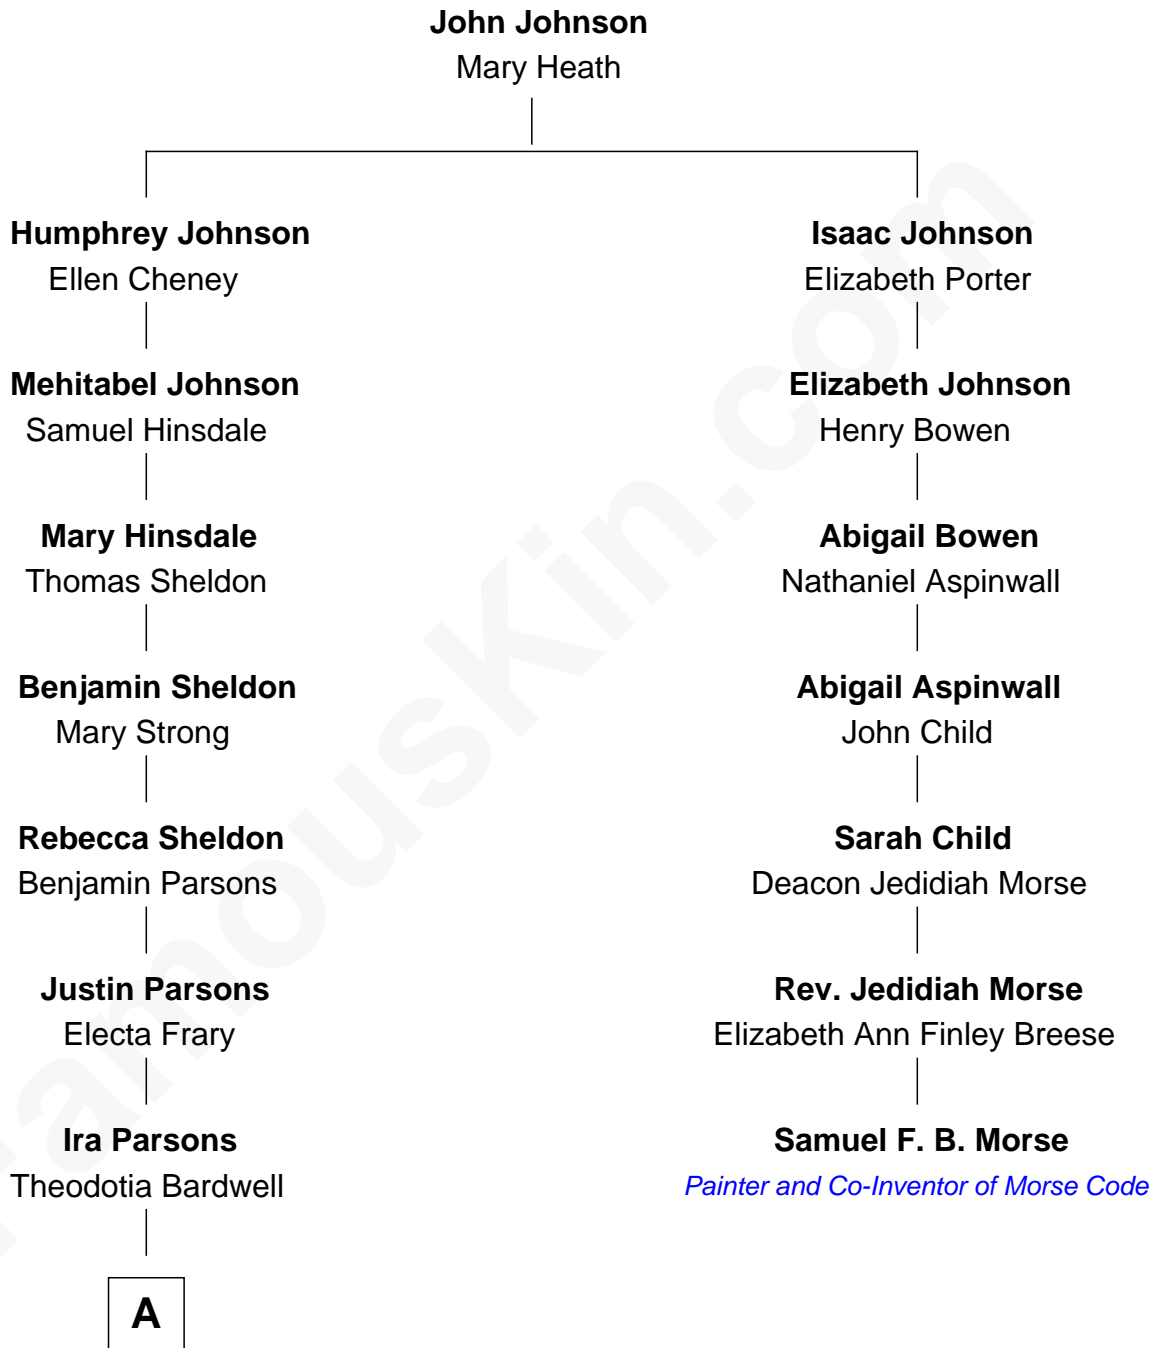

FamousKin.com

Relationship Chart of

Kate Upton

Sports Illustrated Swimsuit Cover Model

6th cousin 6 times removed of

Samuel F. B. Morse

Painter and Co-Inventor of Morse Code

A

—
Agnes Elizabeth Parsons

William Hamilton Blodgett

—
Carrie A. Blodgett

Cassius Marcellus Upton

—
Frederick Stanley Upton

Margaret M. Beckley

—
Stephen Edward Upton

Elizabeth Brooks Vial