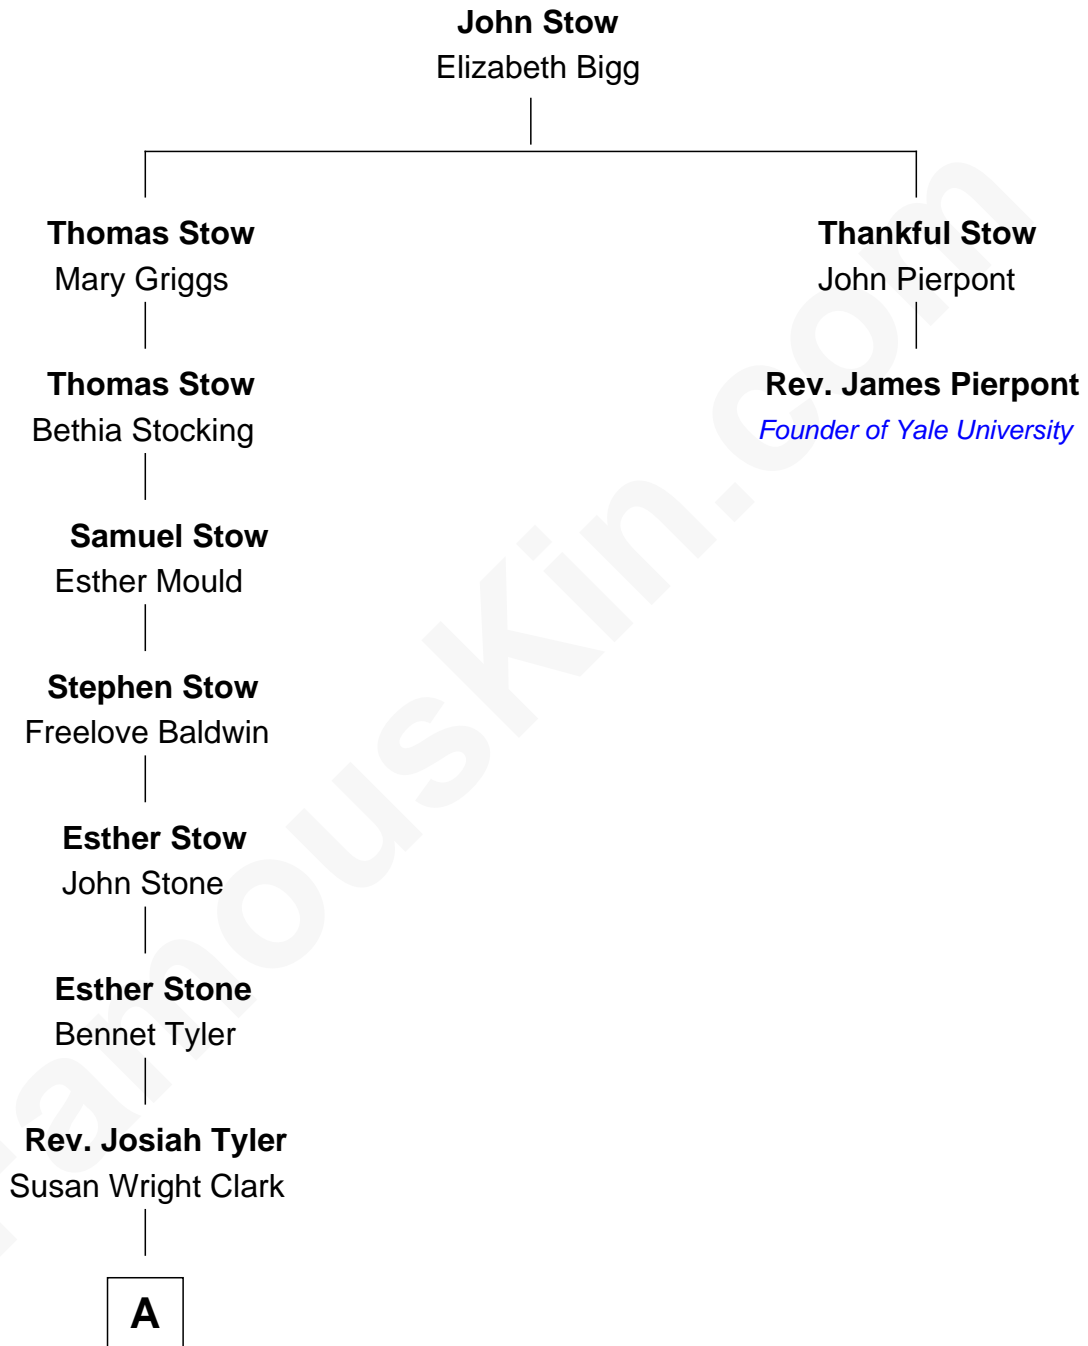

FamousKin.com

Relationship Chart of

Kate Upton

Sports Illustrated Swimsuit Cover Model

1st cousin 10 times removed of

Rev. James Pierpont
Founder of Yale University

A

William Chester Tyler

Laura Leland Brooks

Margaret Hastings Tyler

Charles Henry Vial

Elizabeth Brooks Vial

Stephen Edward Upton

Jefferson Matthew Upton

Shelley Fawn Davis

Kate Upton