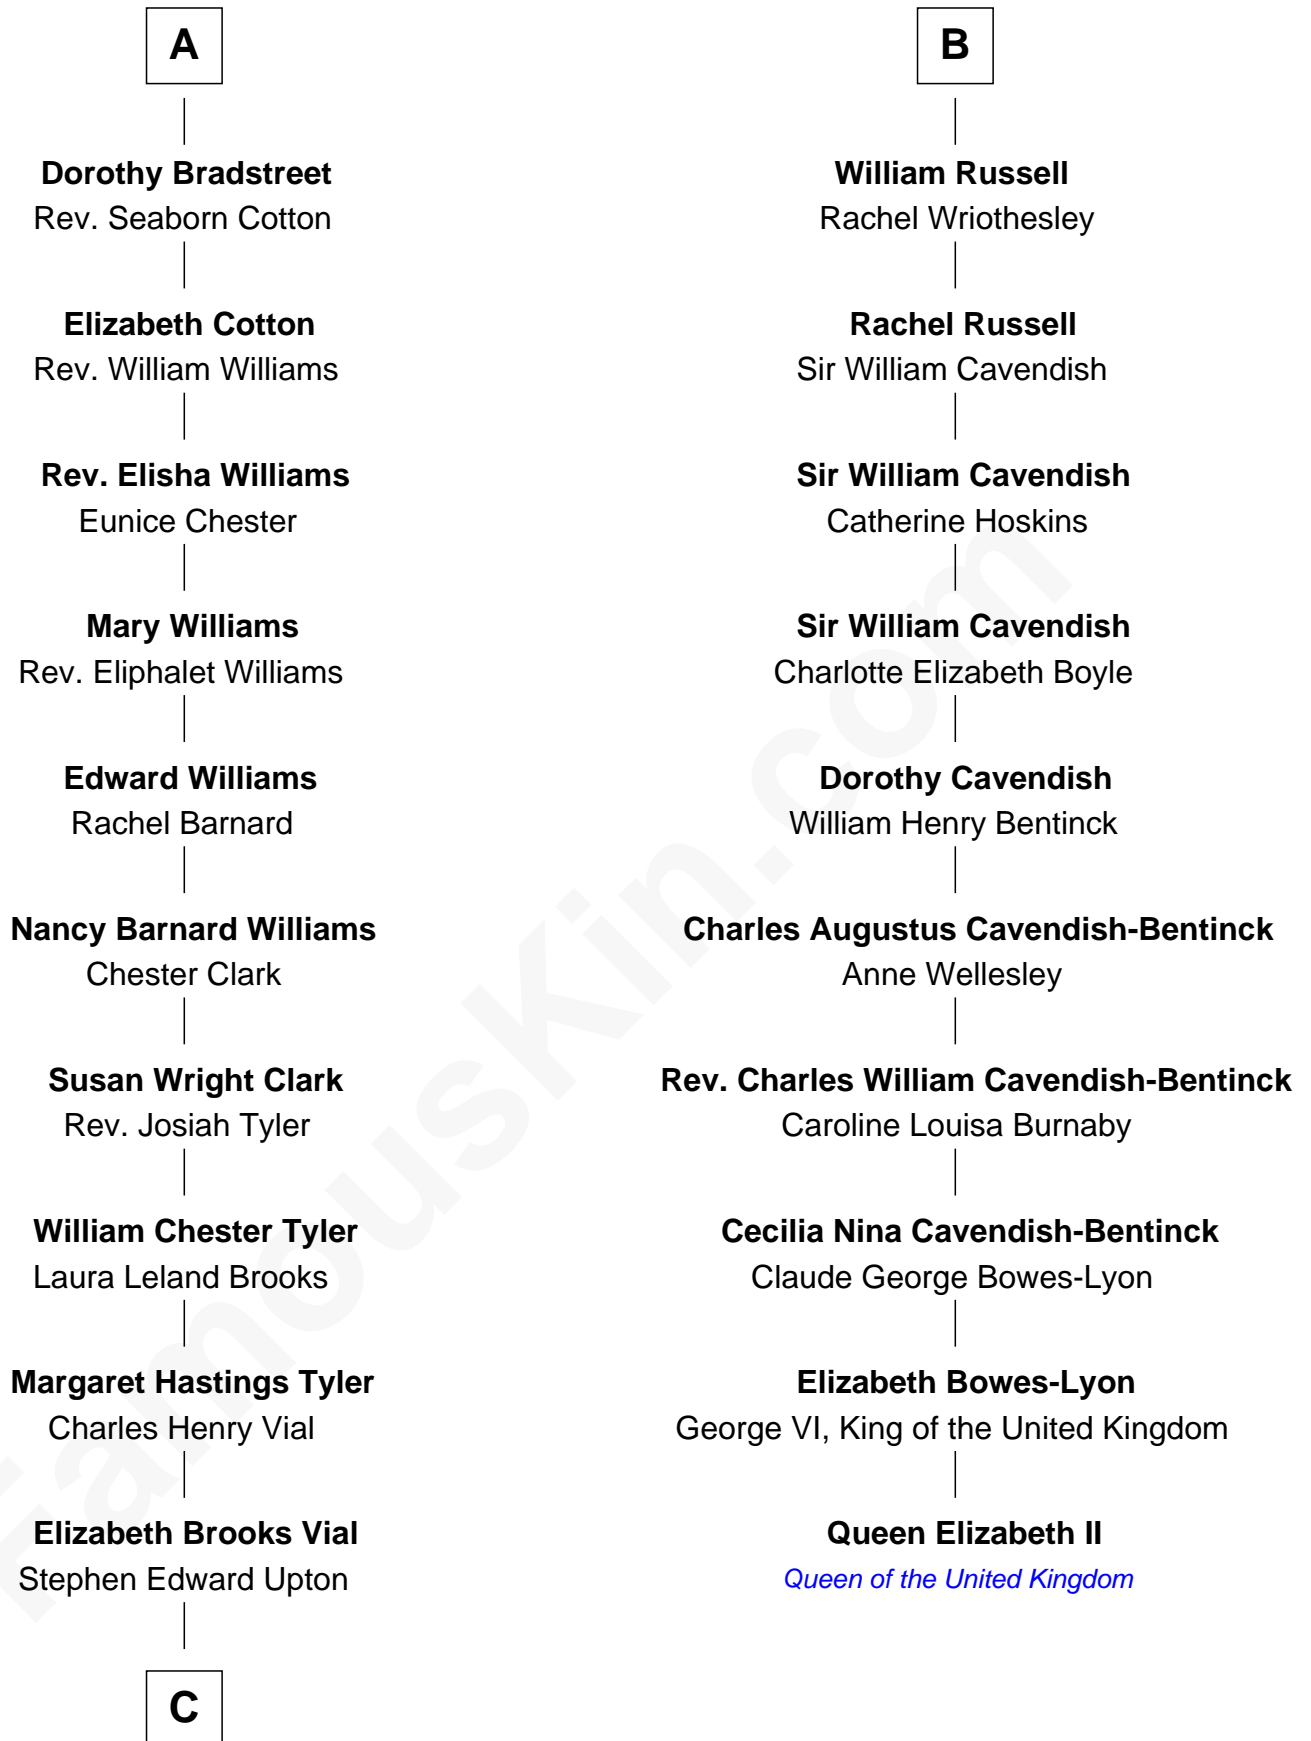

FamousKin.com

Relationship Chart of

Kate Upton

Sports Illustrated Swimsuit Cover Model

16th cousin 2 times removed of

Queen Elizabeth II

Queen of the United Kingdom

C