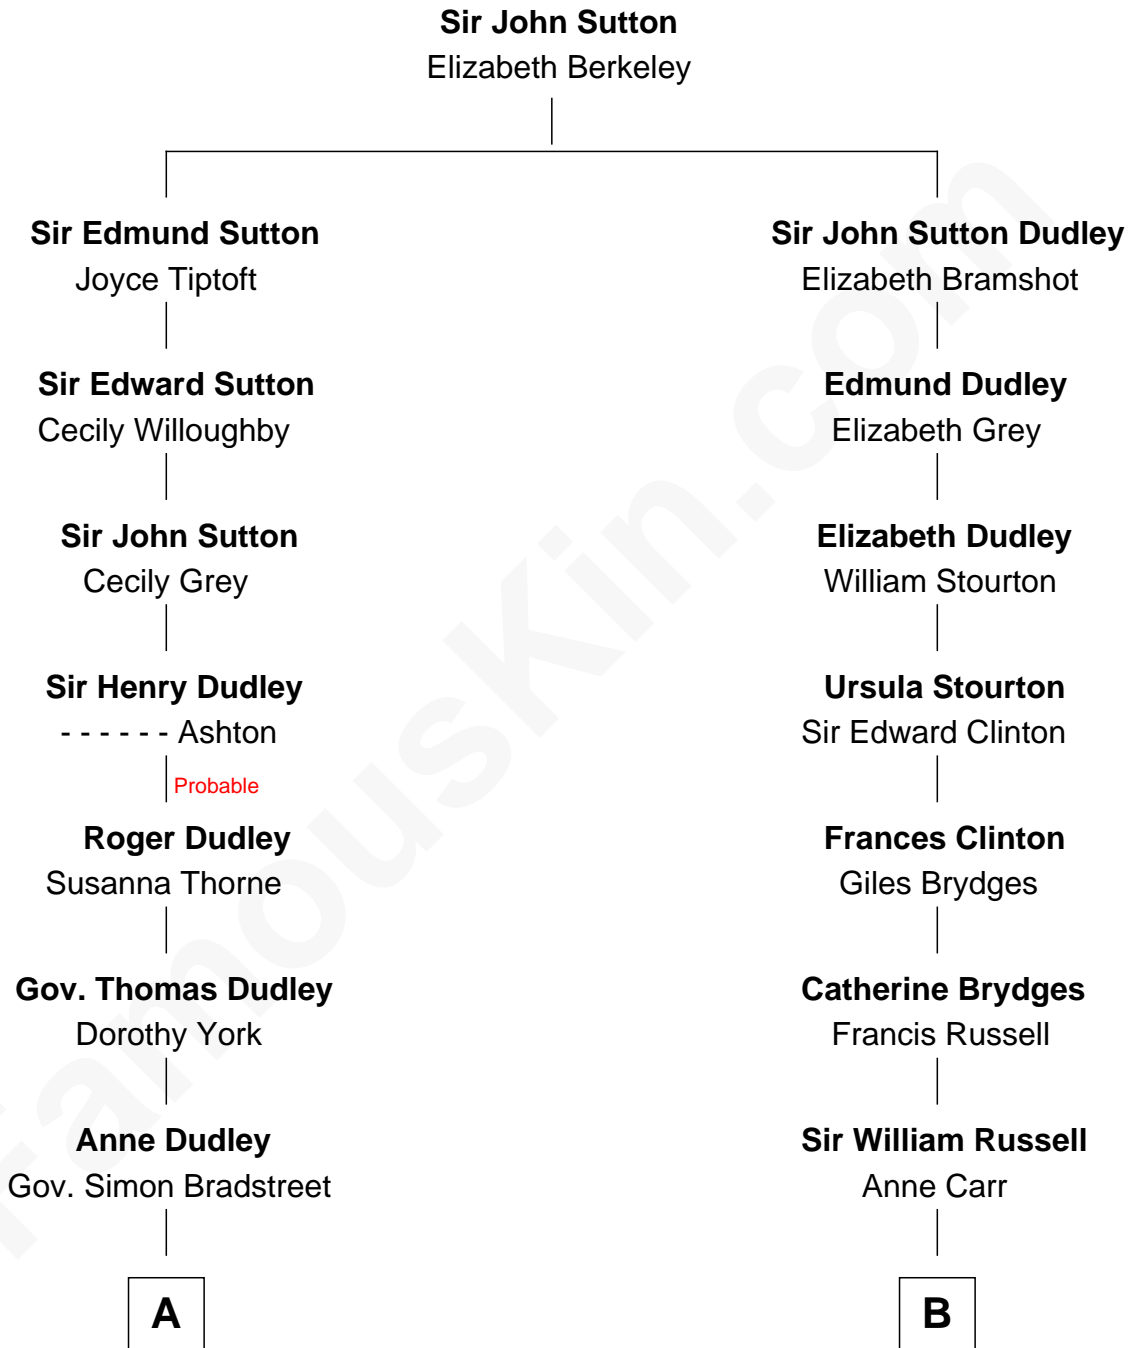

FamousKin.com

Relationship Chart of

Kate Upton

Sports Illustrated Swimsuit Cover Model

16th cousin 2 times removed of

Queen Elizabeth II

Queen of the United Kingdom

C

Jefferson Matthew Upton

Shelley Fawn Davis

Kate Upton

Model and Actress

FamousKin.com