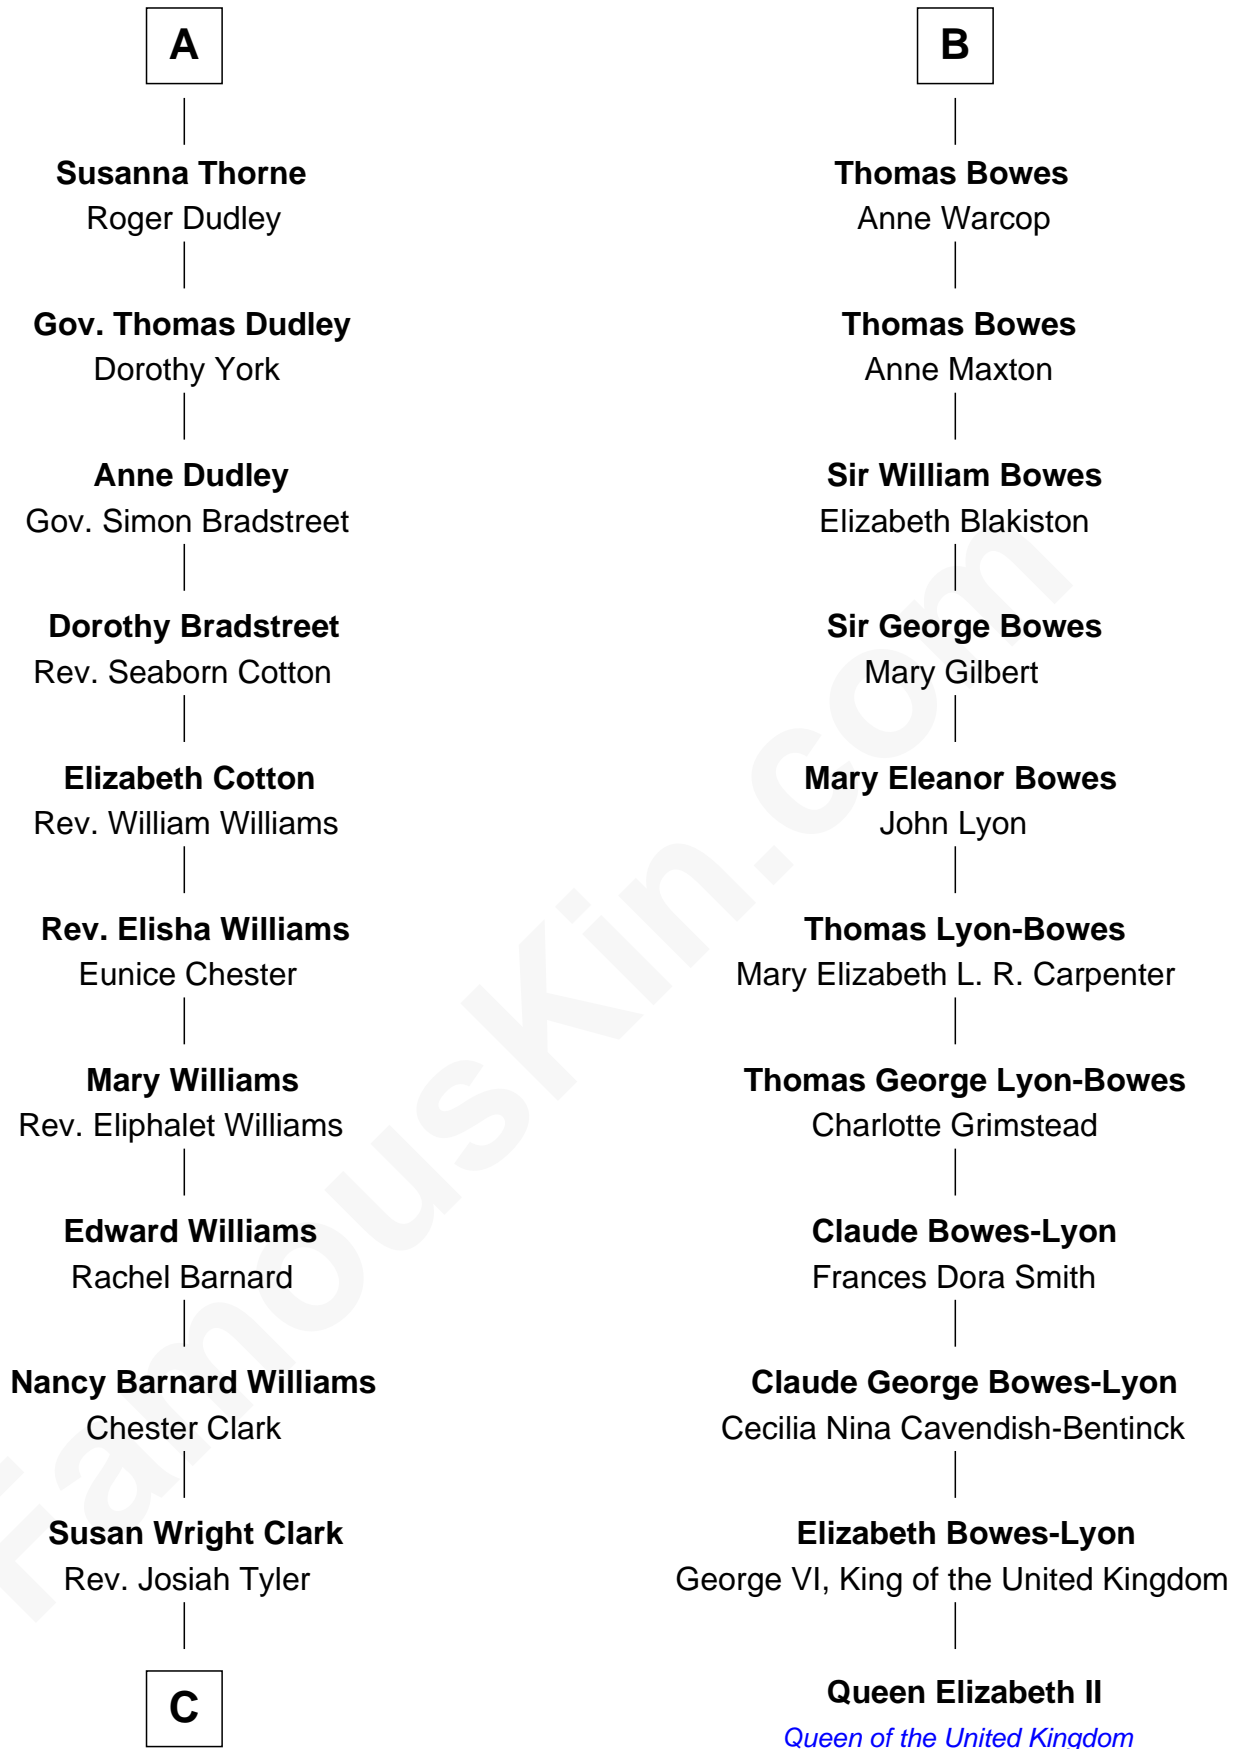

FamousKin.com

Relationship Chart of

Kate Upton

Sports Illustrated Swimsuit Cover Model

17th cousin 4 times removed of

Queen Elizabeth II

Queen of the United Kingdom

Sir John Grey
Avice Marmion

Maud Grey
Sir Thomas Harcourt

Sir Thomas Harcourt
Jane Fraunceys

Sir Richard Harcourt
Edith St. Clair

Alice Harcourt
William Bessiles

Elizabeth Bessiles
Richard Fettiplace

Anne Fettiplace
Edward Purefoy

Mary Purefoy
Thomas Thorne

A

Sir Robert Grey
Lora de St. Quintin

Elizabeth Grey
Henry FitzHugh

Sir William FitzHugh
Margery Willoughby

Maud FitzHugh
Sir William Bowes

Sir Ralph Bowes
Margery Conyers

Richard Bowes
Elizabeth Aske

Sir George Bowes
Jane Talbot

B

C

William Chester Tyler

Laura Leland Brooks

Margaret Hastings Tyler

Charles Henry Vial

Elizabeth Brooks Vial

Stephen Edward Upton