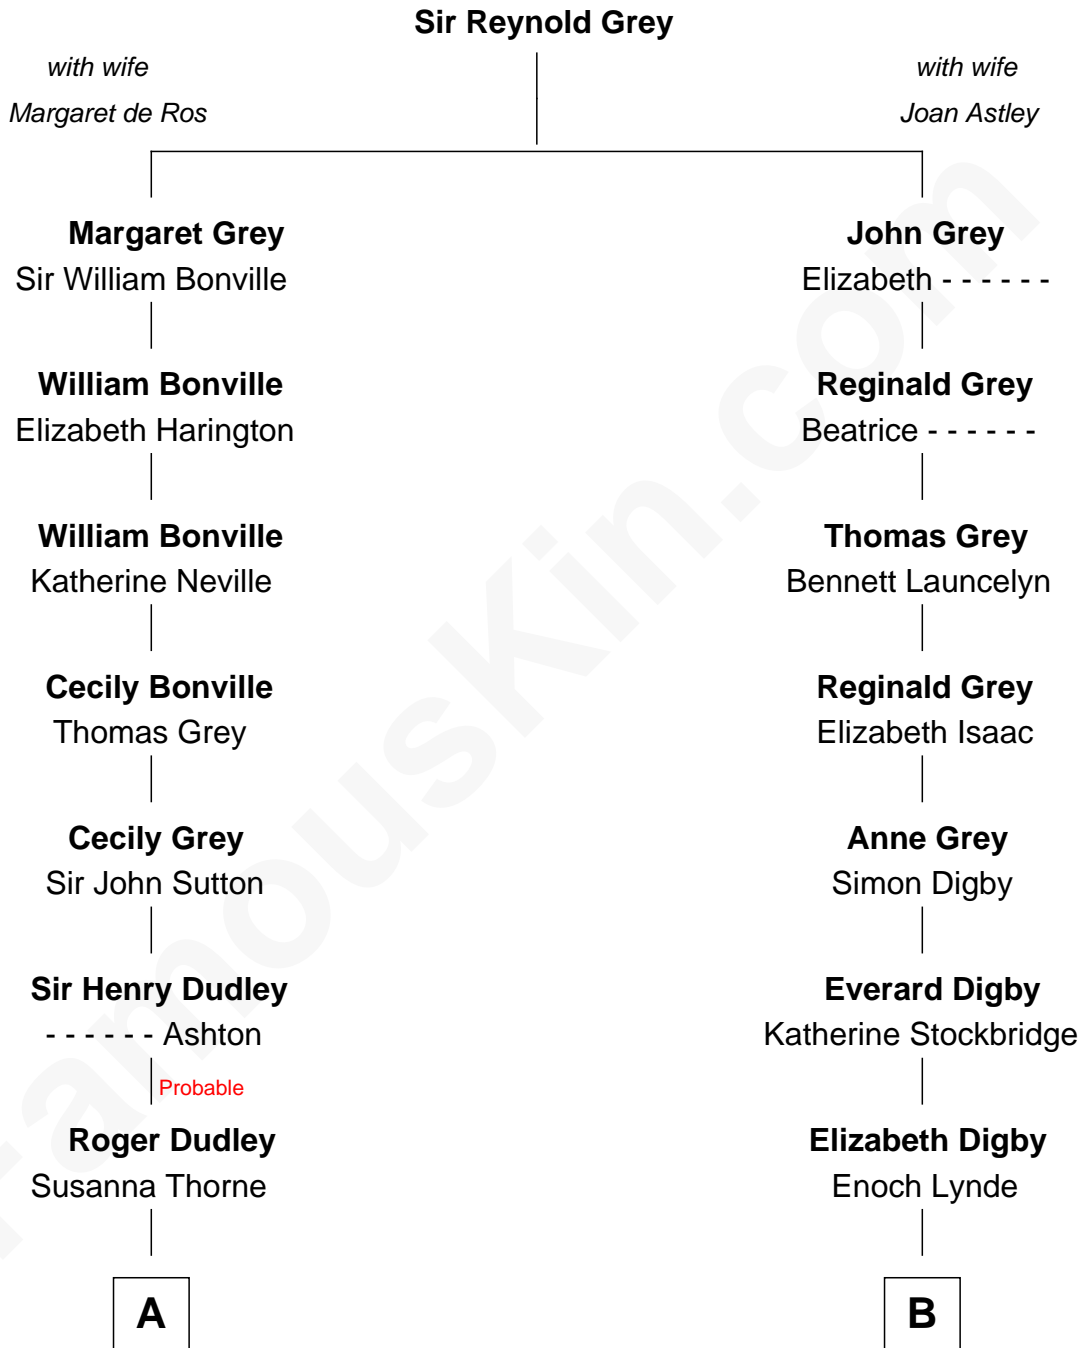

FamousKin.com

Relationship Chart of

Kate Upton

Sports Illustrated Swimsuit Cover Model

16th cousin 4 times removed of

Henry Sturgis Morgan

Co-Founder of Morgan Stanley

C

—
Margaret Hastings Tyler

Charles Henry Vial

—
Elizabeth Brooks Vial

Stephen Edward Upton

—
Jefferson Matthew Upton

Shelley Fawn Davis

—
Kate Upton

Model and Actress