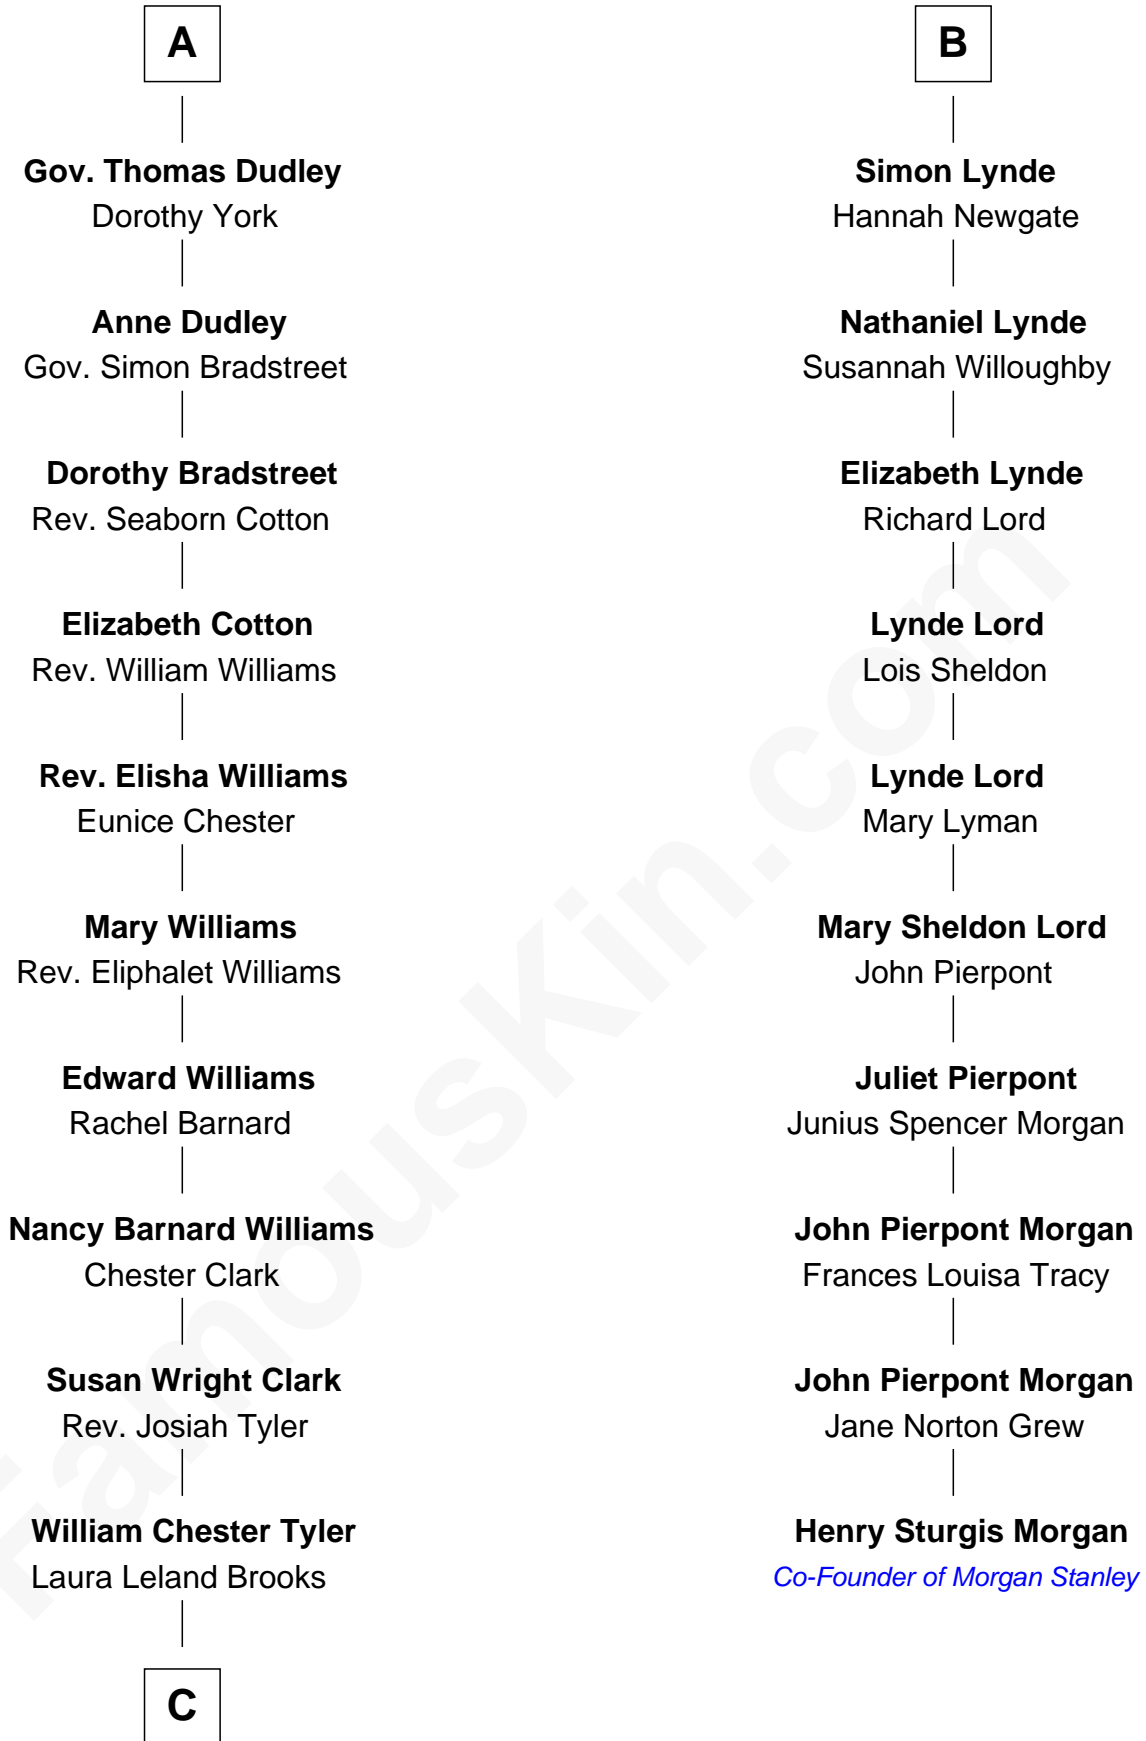

FamousKin.com

Relationship Chart of

Kate Upton

Sports Illustrated Swimsuit Cover Model

16th cousin 4 times removed of

Henry Sturgis Morgan

Co-Founder of Morgan Stanley

C

—
Margaret Hastings Tyler

Charles Henry Vial

—
Elizabeth Brooks Vial

Stephen Edward Upton

—
Jefferson Matthew Upton

Shelley Fawn Davis

—
Kate Upton

Model and Actress