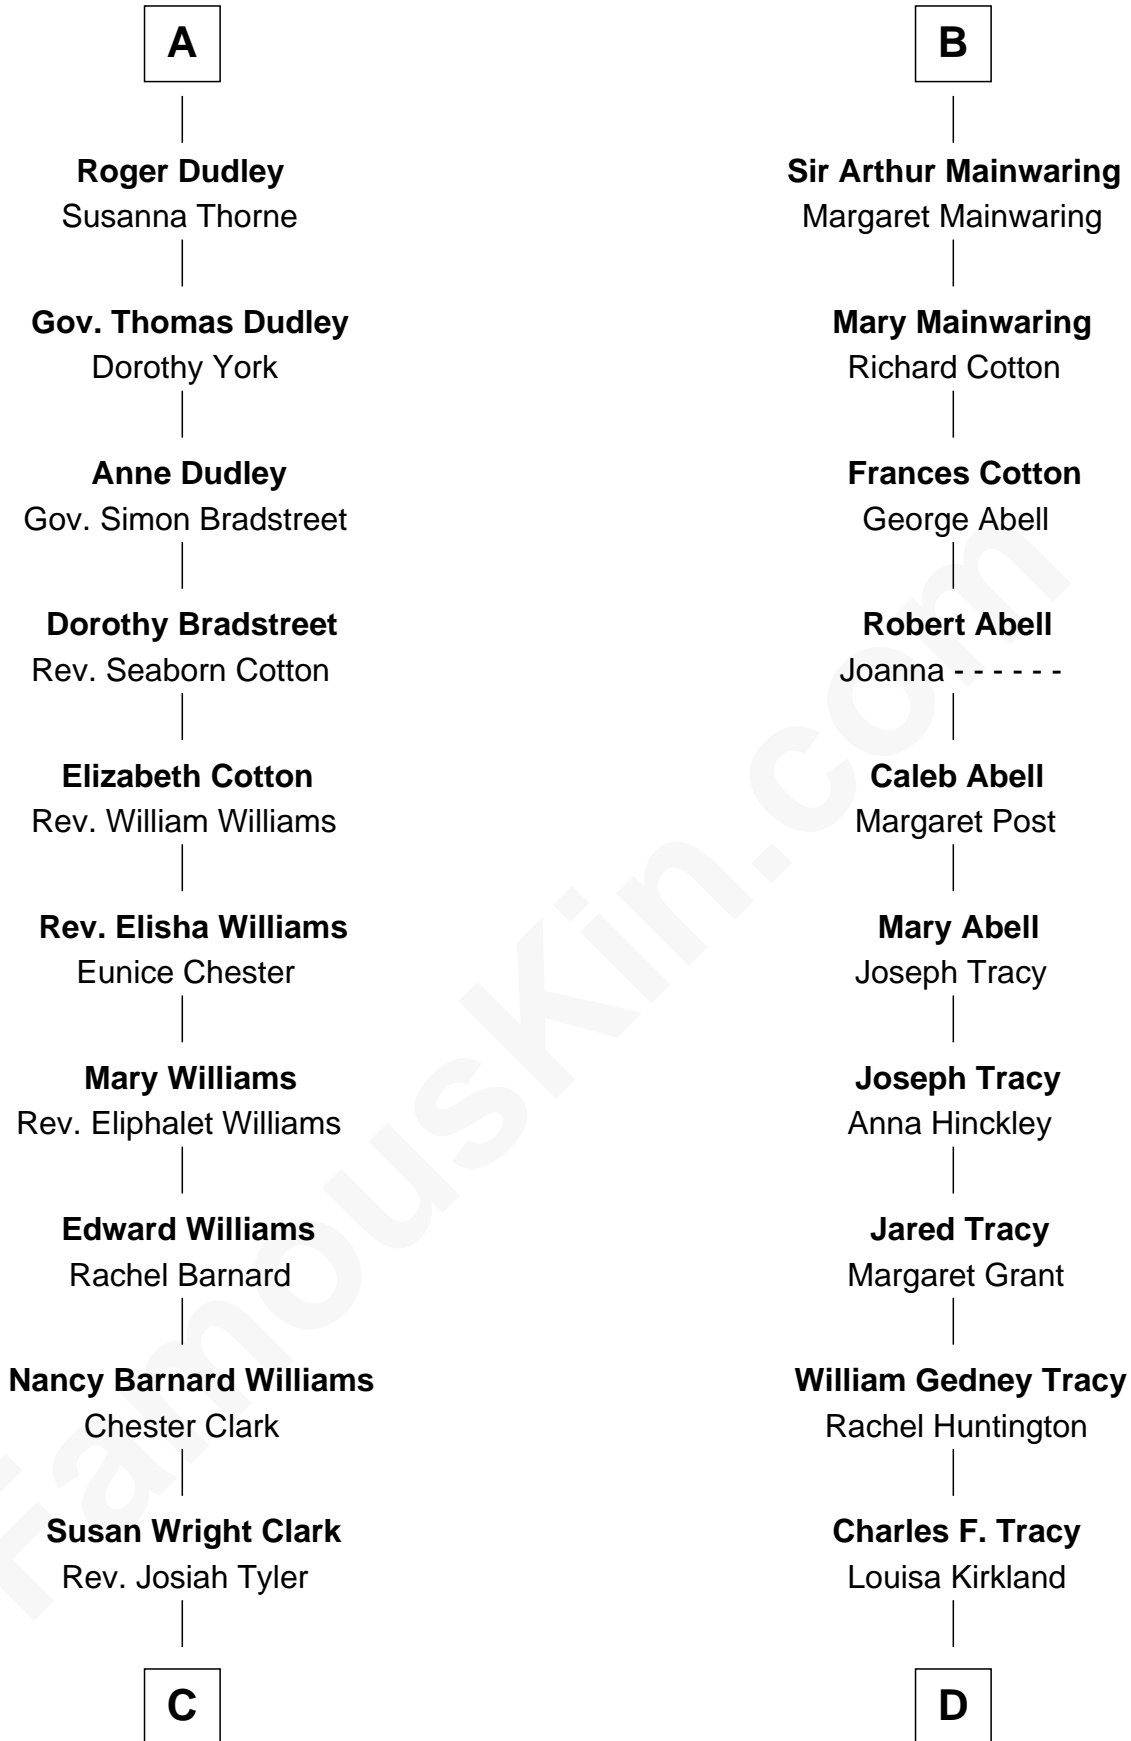

FamousKin.com

Relationship Chart of

Kate Upton

Sports Illustrated Swimsuit Cover Model

19th cousin 2 times removed of

Henry Sturgis Morgan

Co-Founder of Morgan Stanley

C

William Chester Tyler
Laura Leland Brooks

Margaret Hastings Tyler
Charles Henry Vial

Elizabeth Brooks Vial
Stephen Edward Upton

Jefferson Matthew Upton
Shelley Fawn Davis

Kate Upton
Model and Actress

D

Frances Louisa Tracy
John Pierpont Morgan