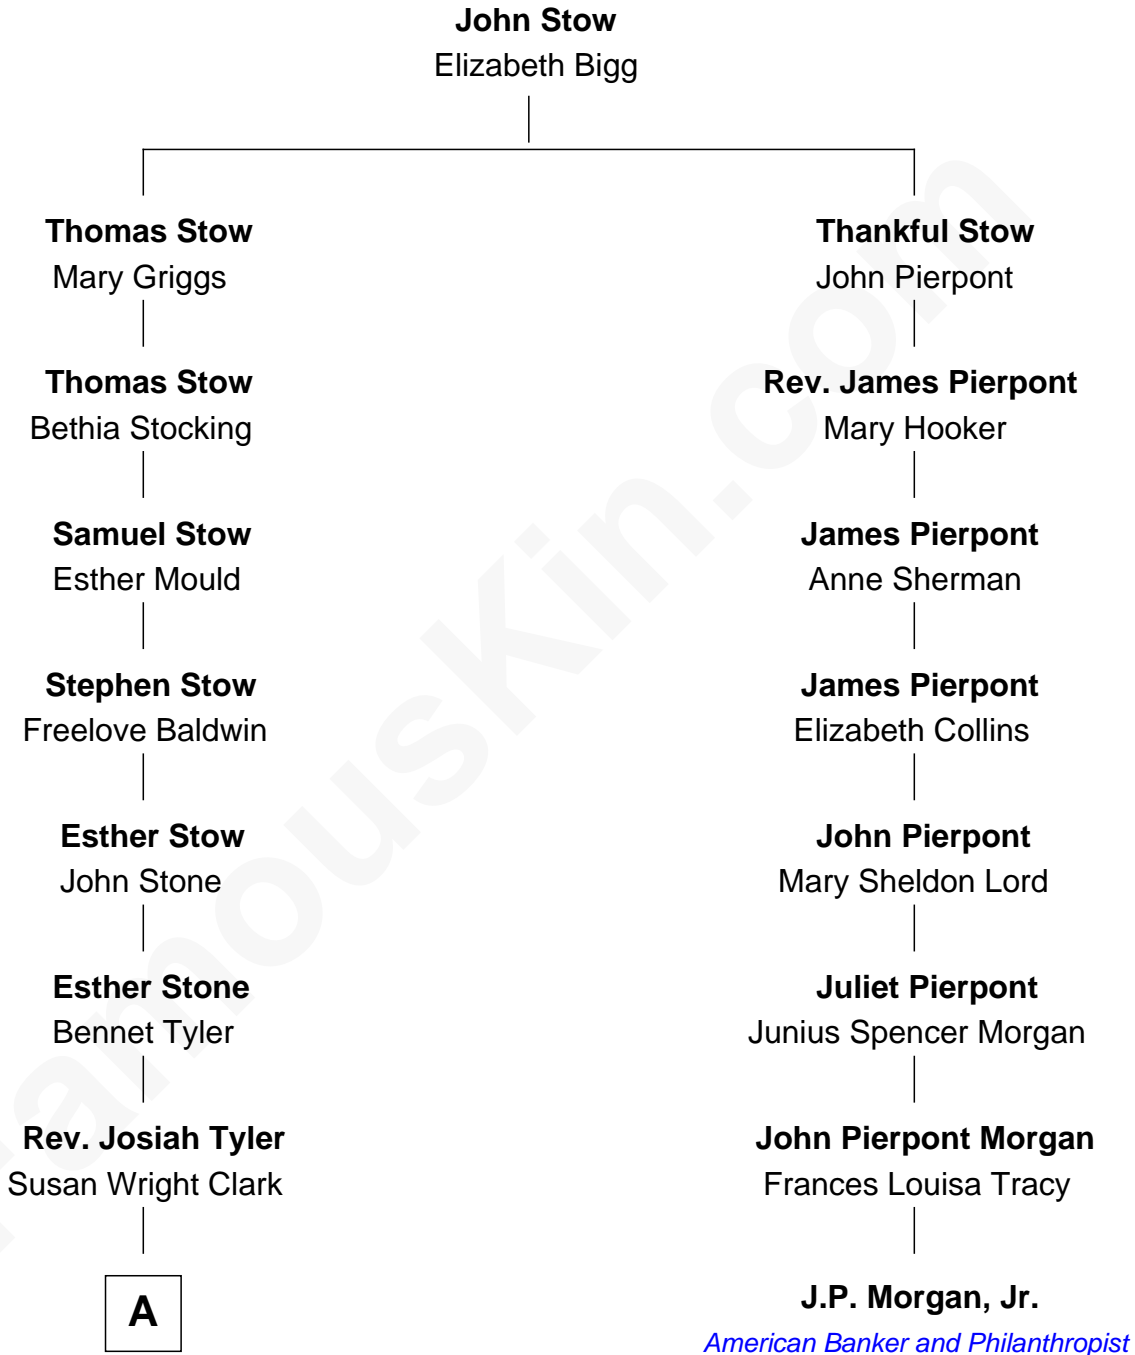

FamousKin.com

Relationship Chart of

Kate Upton

Sports Illustrated Swimsuit Cover Model

7th cousin 4 times removed of

J.P. Morgan, Jr.

American Banker and Philanthropist

A

William Chester Tyler

Laura Leland Brooks

Margaret Hastings Tyler

Charles Henry Vial

Elizabeth Brooks Vial

Stephen Edward Upton

Jefferson Matthew Upton

Shelley Fawn Davis