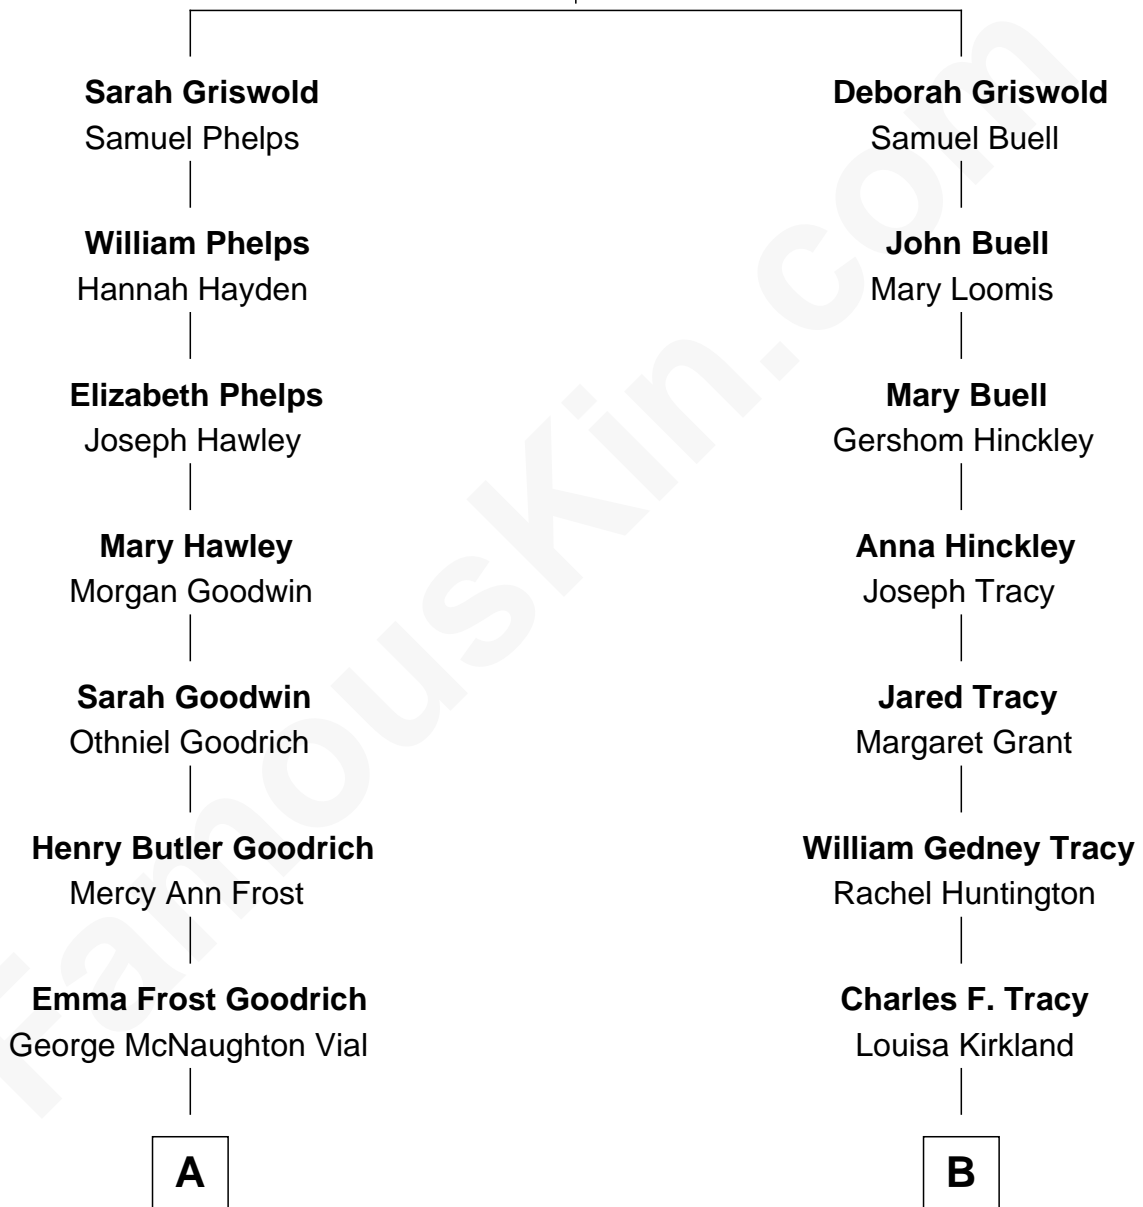

FamousKin.com

Relationship Chart of

Kate Upton

Sports Illustrated Swimsuit Cover Model

8th cousin 2 times removed of

J.P. Morgan, Jr.

American Banker and Philanthropist

Edward Griswold

Margaret - - - - -

A

Charles Henry Vial
Margaret Hastings Tyler

Elizabeth Brooks Vial
Stephen Edward Upton

Jefferson Matthew Upton
Shelley Fawn Davis

Kate Upton
Model and Actress

B

Frances Louisa Tracy
John Pierpont Morgan