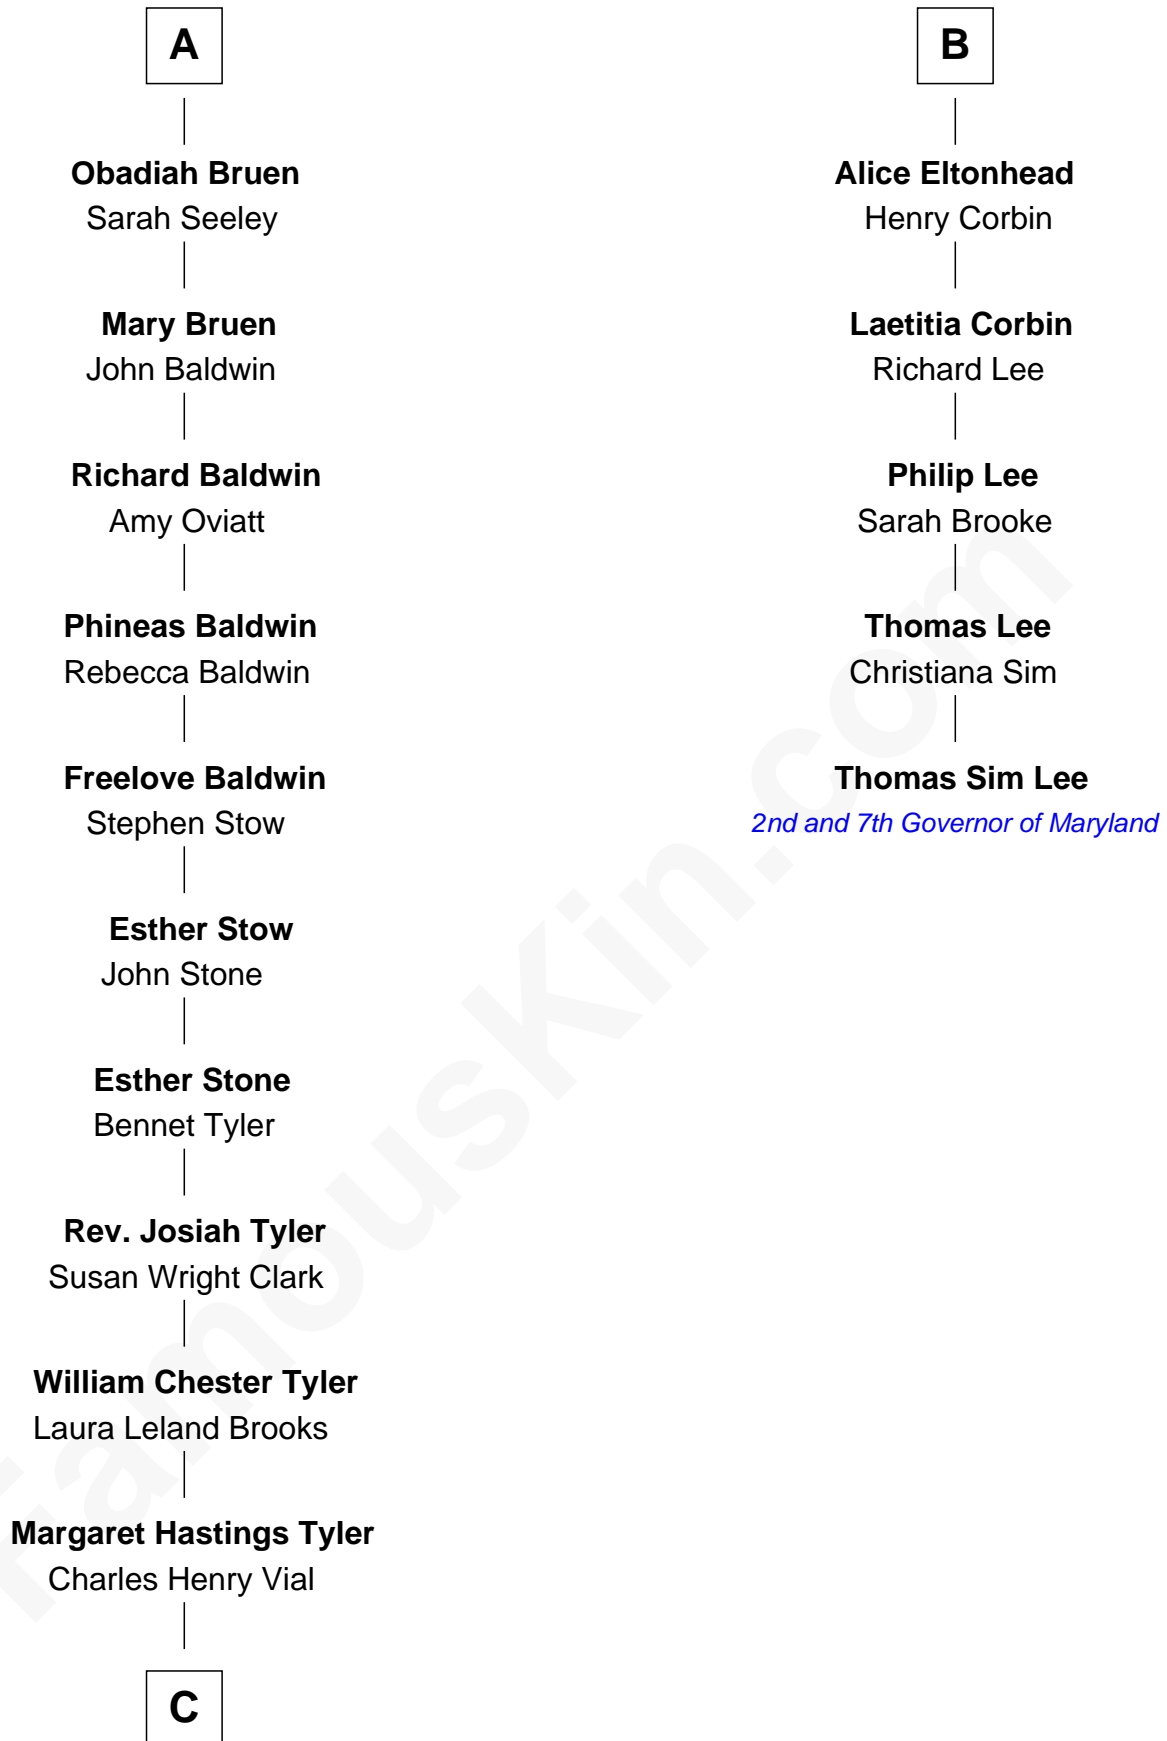

FamousKin.com

Relationship Chart of

Kate Upton

Sports Illustrated Swimsuit Cover Model

11th cousin 8 times removed of

Thomas Sim Lee

2nd and 7th Governor of Maryland

Sir John Savage
Maud de Swinnerton

C

—
Elizabeth Brooks Vial
Stephen Edward Upton

—
Jefferson Matthew Upton
Shelley Fawn Davis

—
Kate Upton
Model and Actress

FamousKin.com