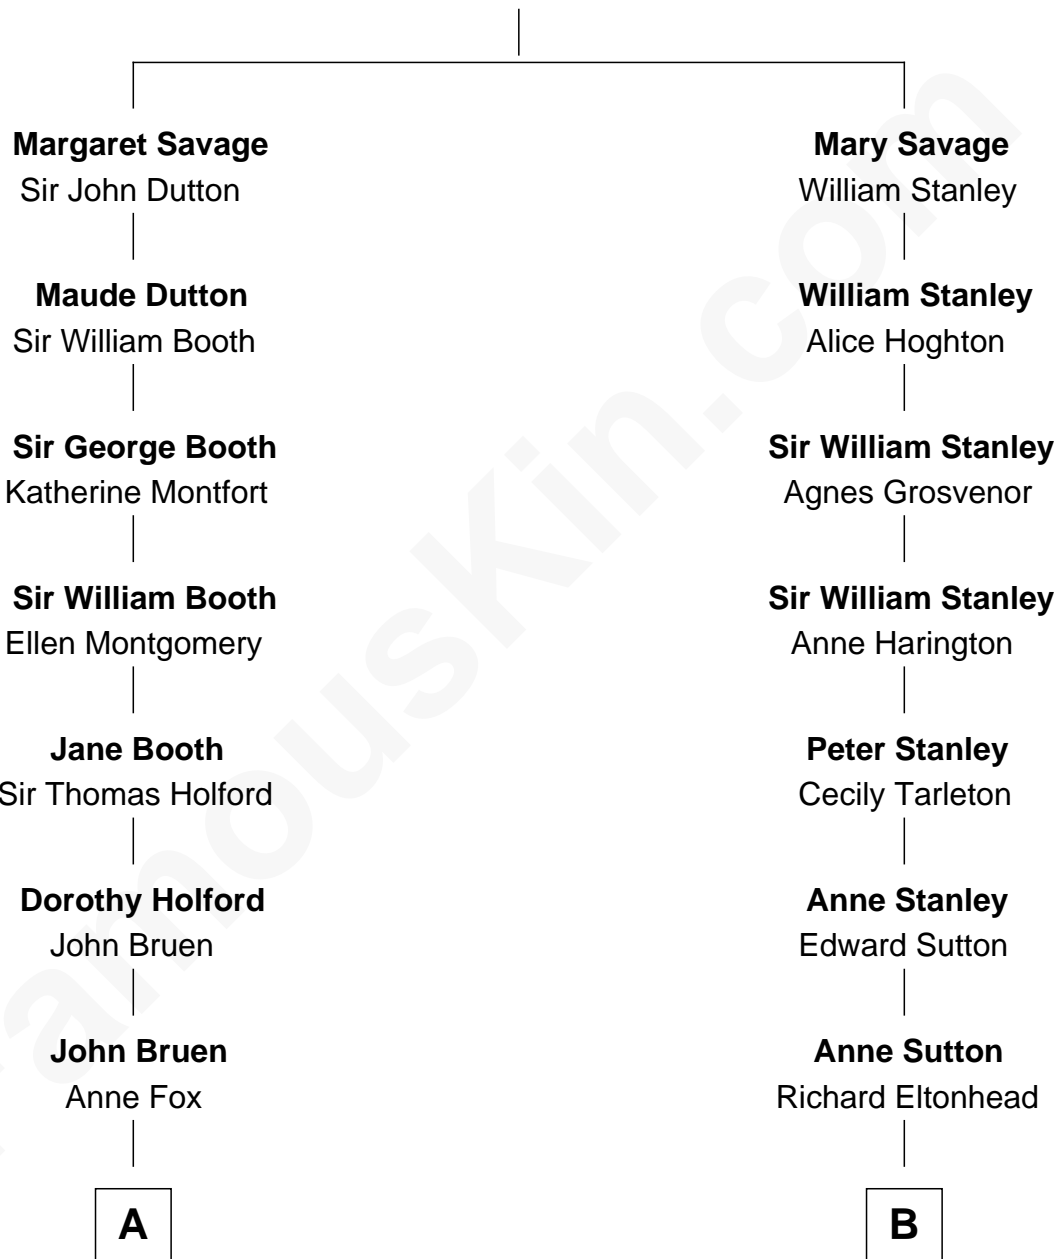

FamousKin.com

Relationship Chart of

Kate Upton

Sports Illustrated Swimsuit Cover Model

11th cousin 8 times removed of

Thomas Sim Lee

2nd and 7th Governor of Maryland

Sir John Savage
Maud de Swinnerton

C

—
Elizabeth Brooks Vial
Stephen Edward Upton

—
Jefferson Matthew Upton
Shelley Fawn Davis

—
Kate Upton
Model and Actress

FamousKin.com