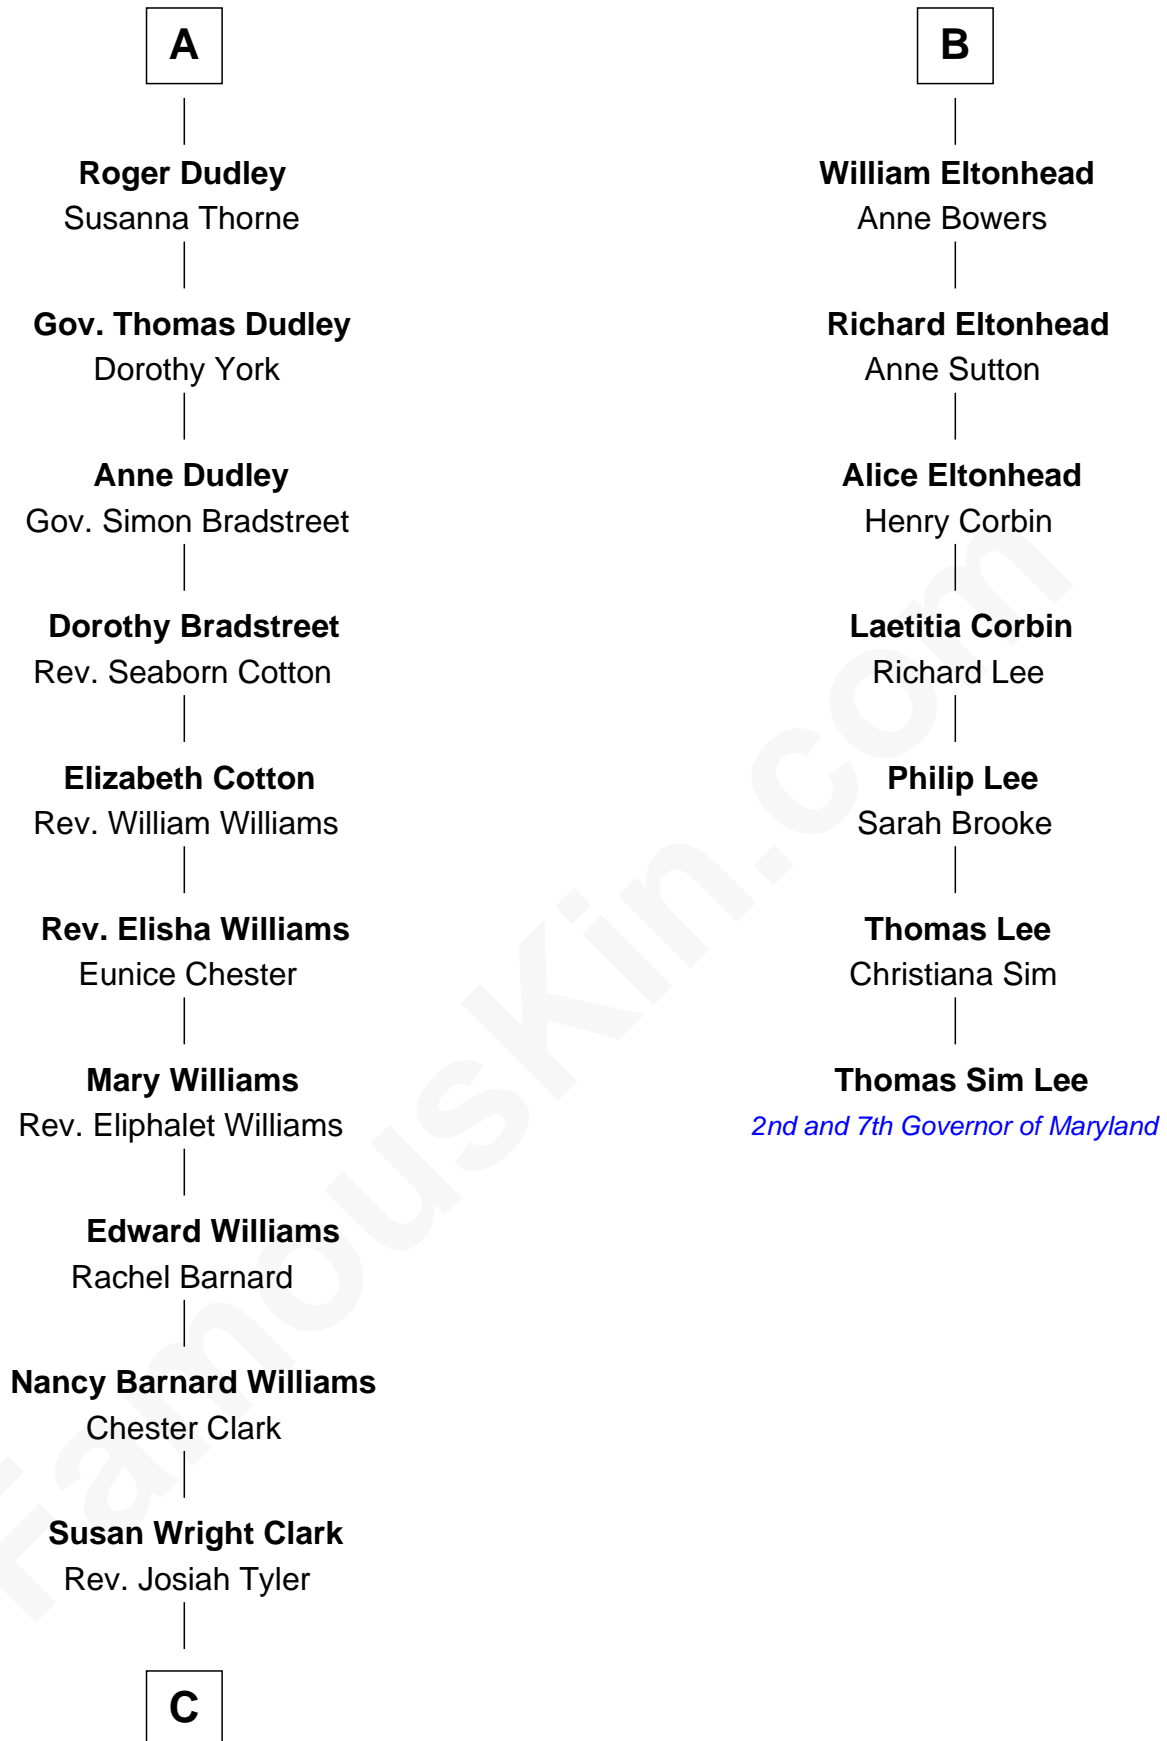

## Relationship Chart of

### Kate Upton

*Sports Illustrated Swimsuit Cover Model*

13th cousin 8 times removed of

### Thomas Sim Lee

*2nd and 7th Governor of Maryland*

**C**

William Chester Tyler

Laura Leland Brooks

Margaret Hastings Tyler

Charles Henry Vial

Elizabeth Brooks Vial