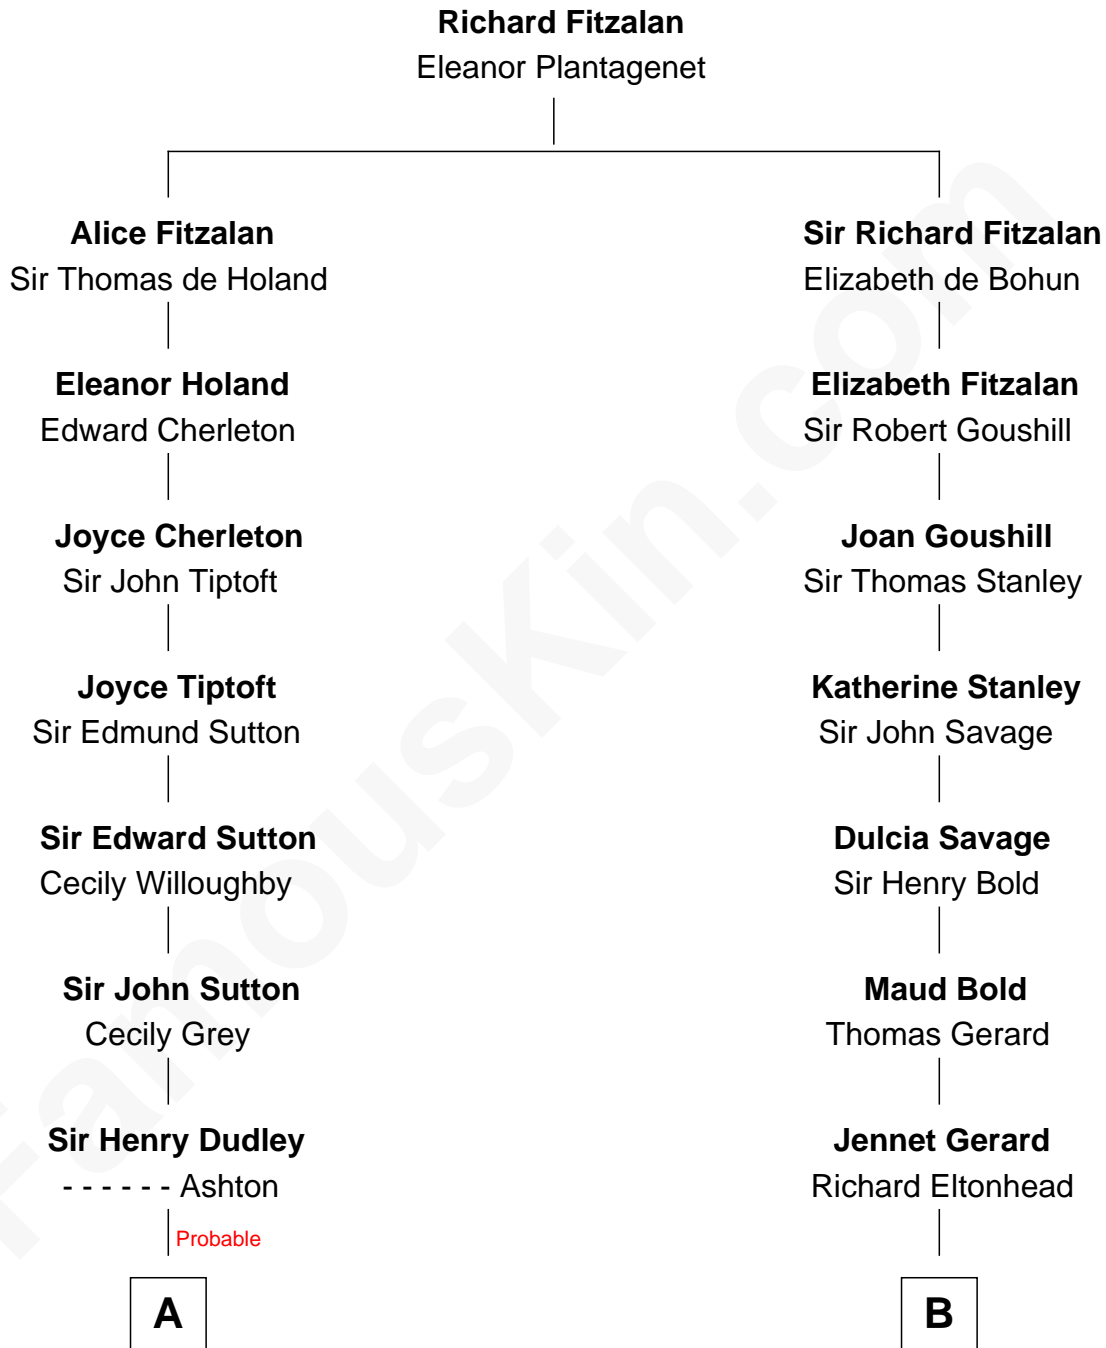

FamousKin.com

Relationship Chart of

Kate Upton

Sports Illustrated Swimsuit Cover Model

13th cousin 8 times removed of

Thomas Sim Lee

2nd and 7th Governor of Maryland