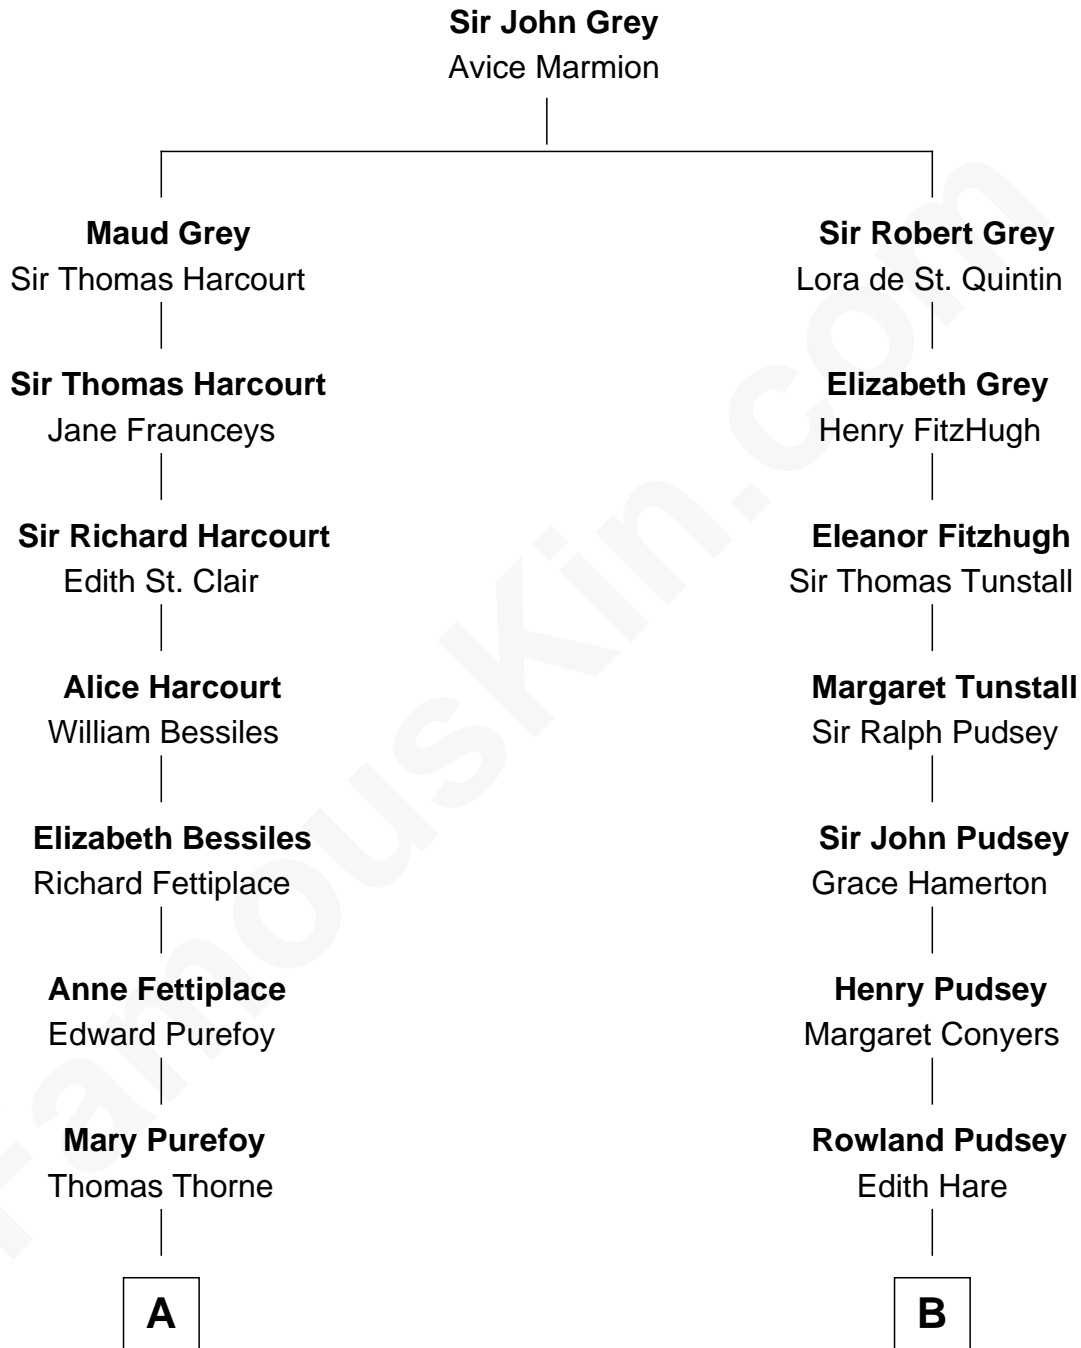

FamousKin.com

Relationship Chart of

Kate Upton

Sports Illustrated Swimsuit Cover Model

16th cousin 5 times removed of

Thomas Sim Lee

2nd and 7th Governor of Maryland

C

William Chester Tyler

Laura Leland Brooks

Margaret Hastings Tyler

Charles Henry Vial

Elizabeth Brooks Vial

Stephen Edward Upton

Jefferson Matthew Upton

Shelley Fawn Davis