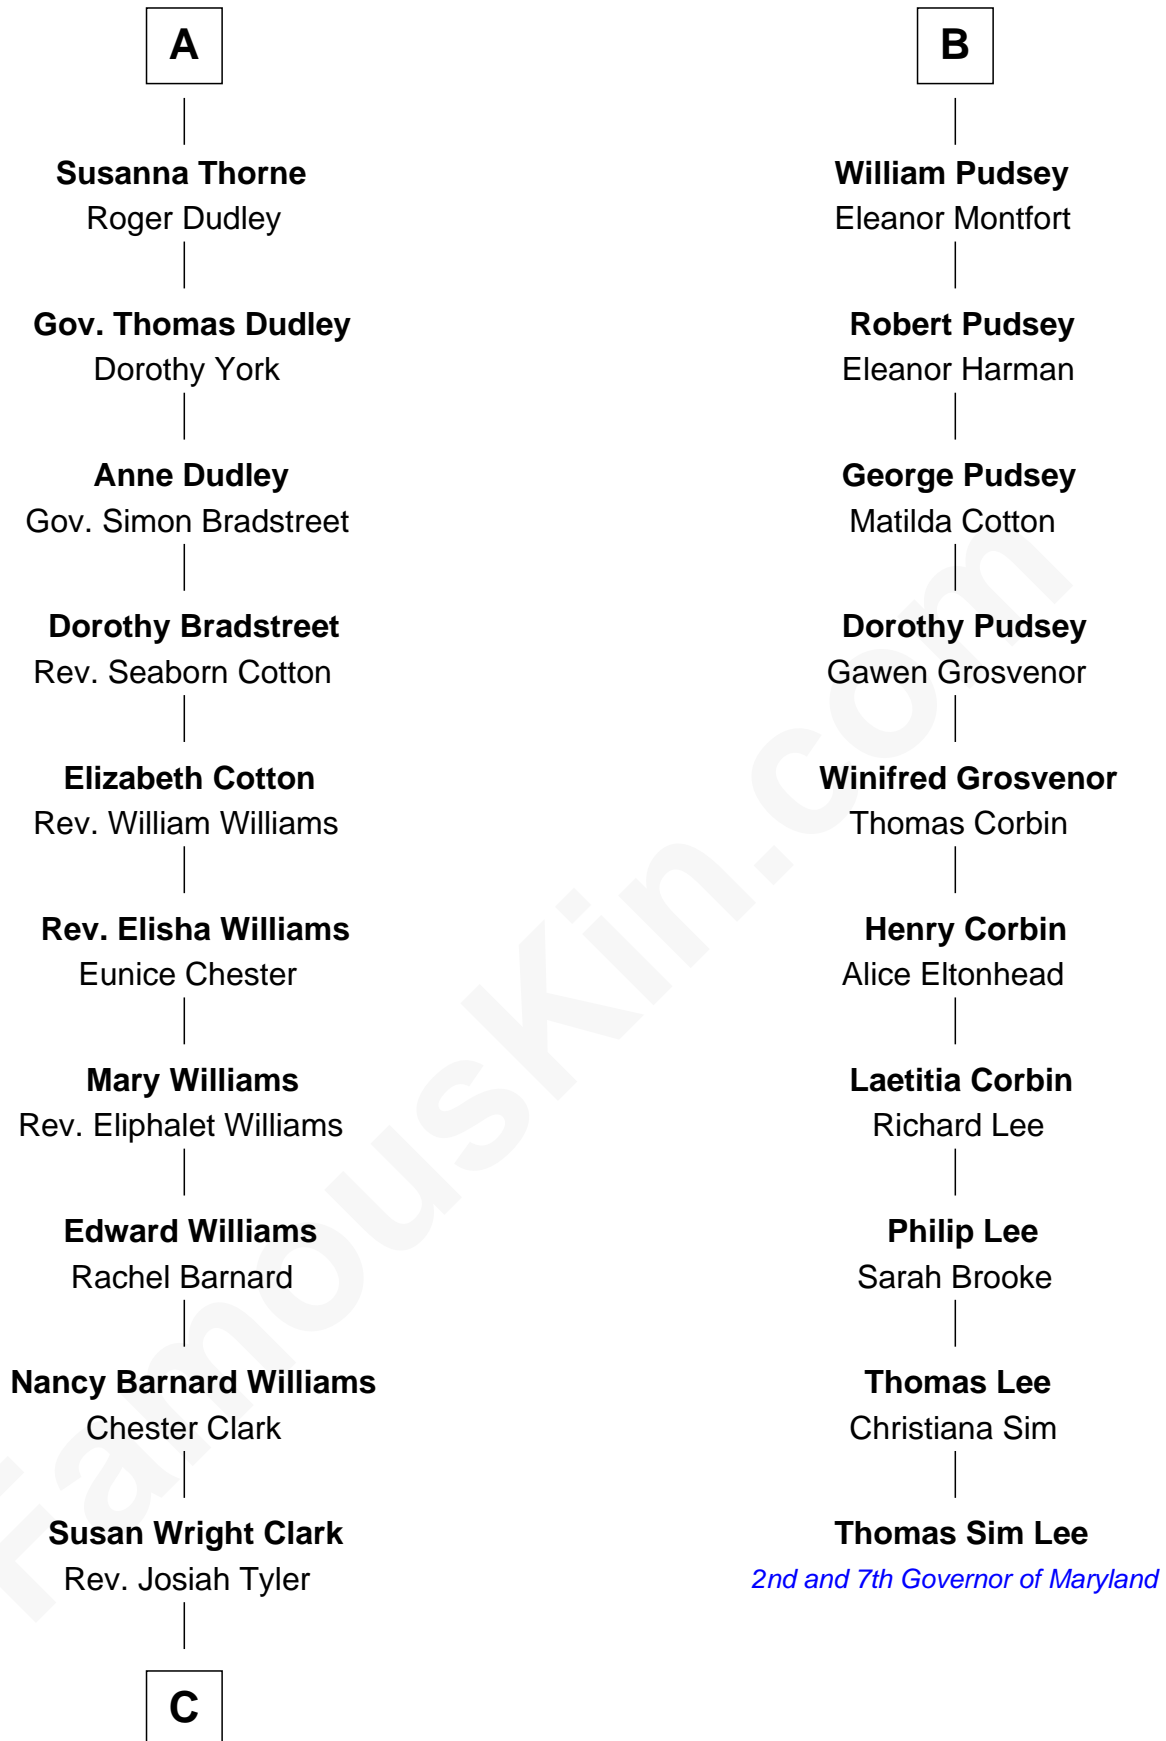

FamousKin.com

Relationship Chart of

Kate Upton

Sports Illustrated Swimsuit Cover Model

16th cousin 5 times removed of

Thomas Sim Lee

2nd and 7th Governor of Maryland

C

William Chester Tyler

Laura Leland Brooks

Margaret Hastings Tyler

Charles Henry Vial

Elizabeth Brooks Vial

Stephen Edward Upton

Jefferson Matthew Upton

Shelley Fawn Davis