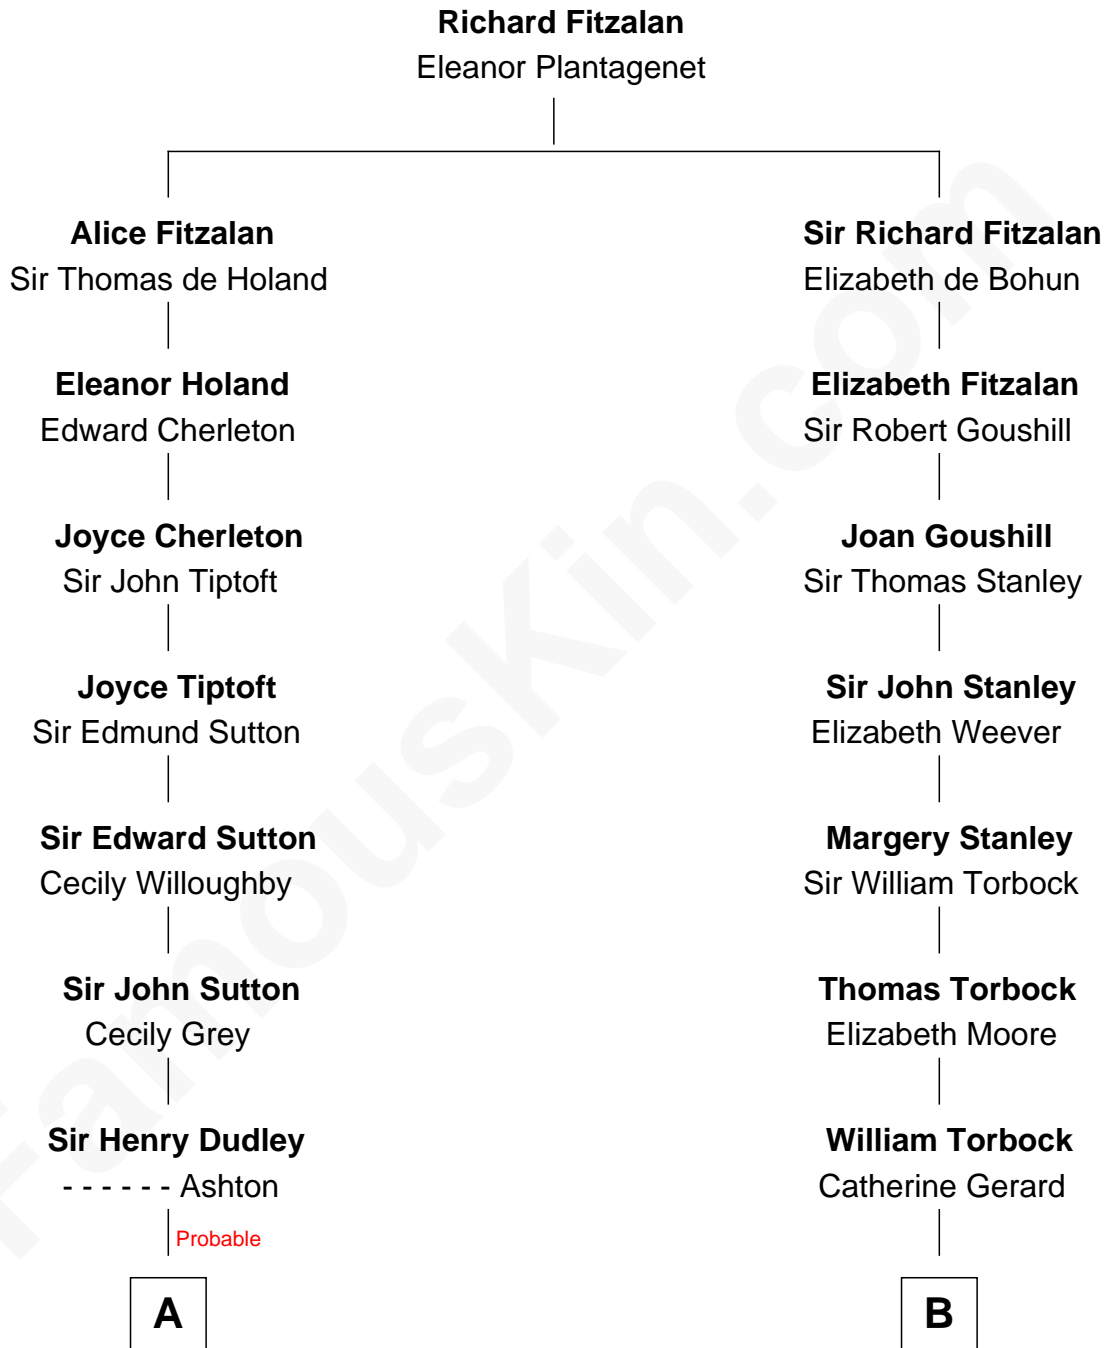

FamousKin.com

Relationship Chart of

Kate Upton

Sports Illustrated Swimsuit Cover Model

14th cousin 7 times removed of

Edward Lloyd V

13th Governor of Maryland

C

William Chester Tyler

Laura Leland Brooks

Margaret Hastings Tyler

Charles Henry Vial

Elizabeth Brooks Vial

Stephen Edward Upton

Jefferson Matthew Upton

Shelley Fawn Davis