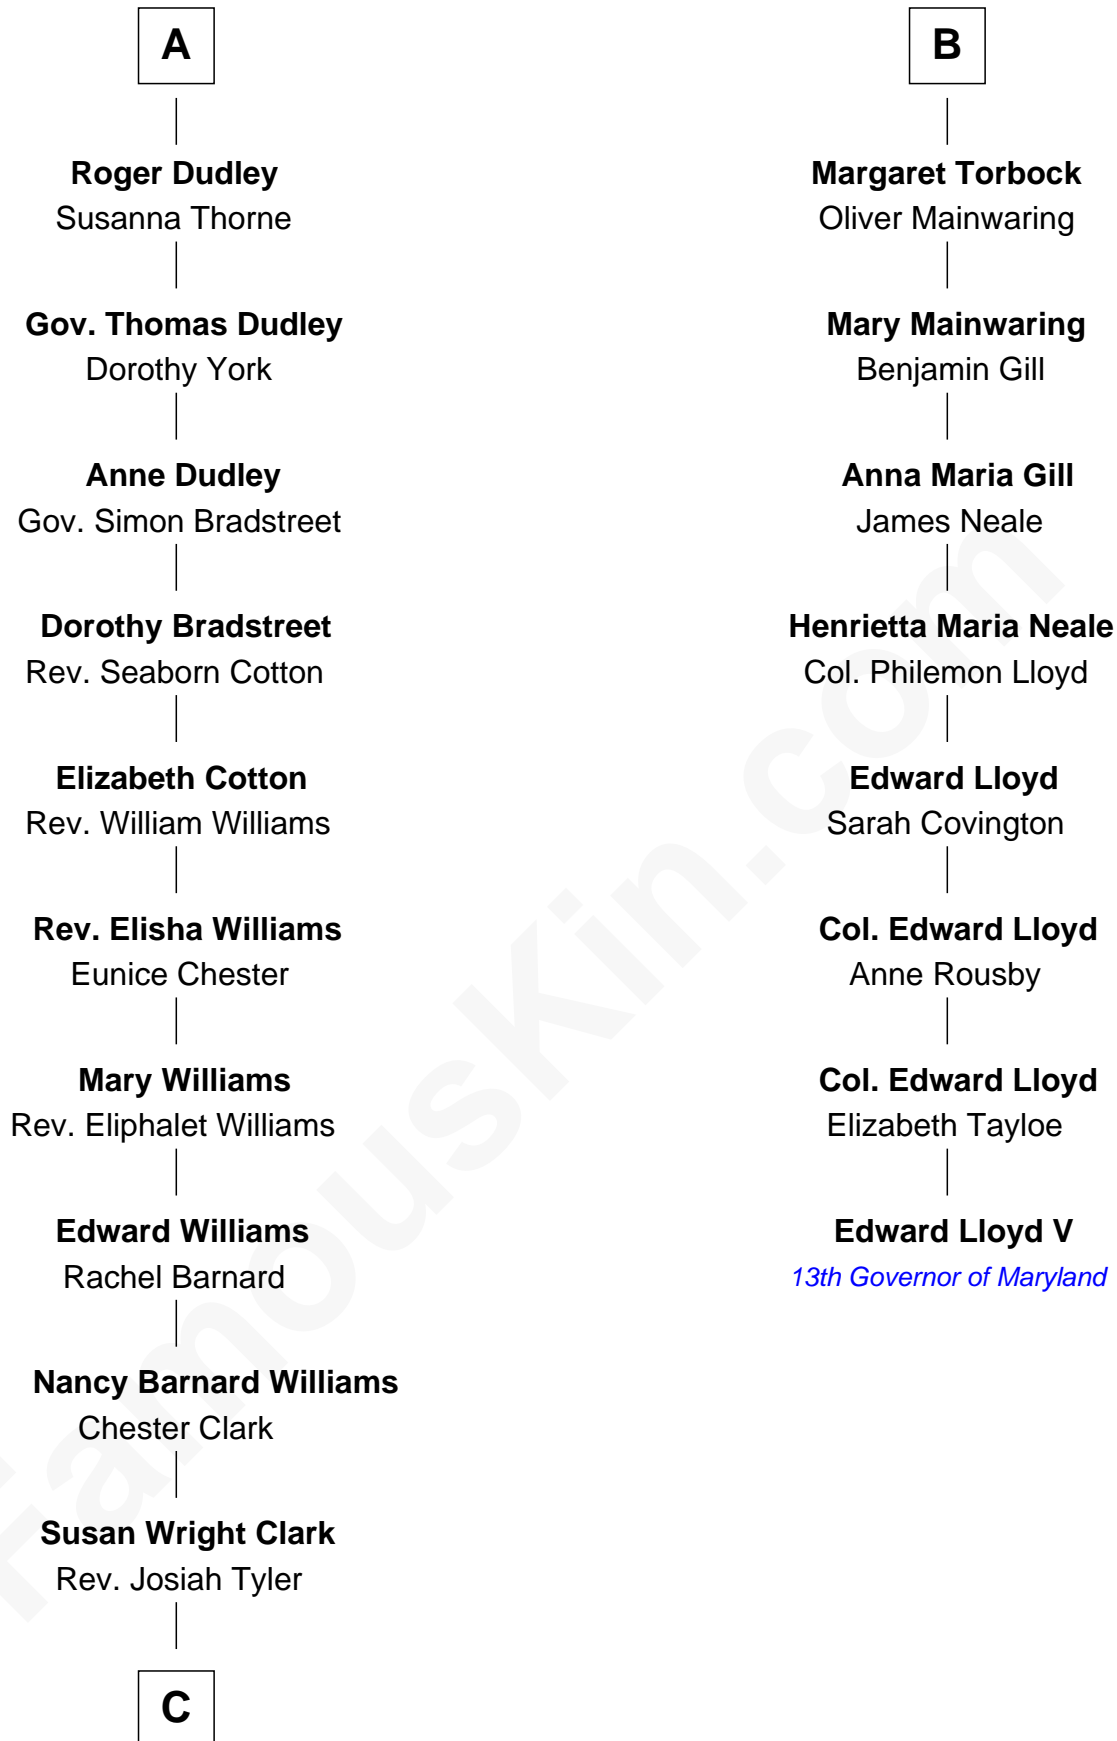

FamousKin.com

Relationship Chart of

Kate Upton

Sports Illustrated Swimsuit Cover Model

14th cousin 7 times removed of

Edward Lloyd V

13th Governor of Maryland

C

William Chester Tyler

Laura Leland Brooks

Margaret Hastings Tyler

Charles Henry Vial

Elizabeth Brooks Vial

Stephen Edward Upton

Jefferson Matthew Upton

Shelley Fawn Davis