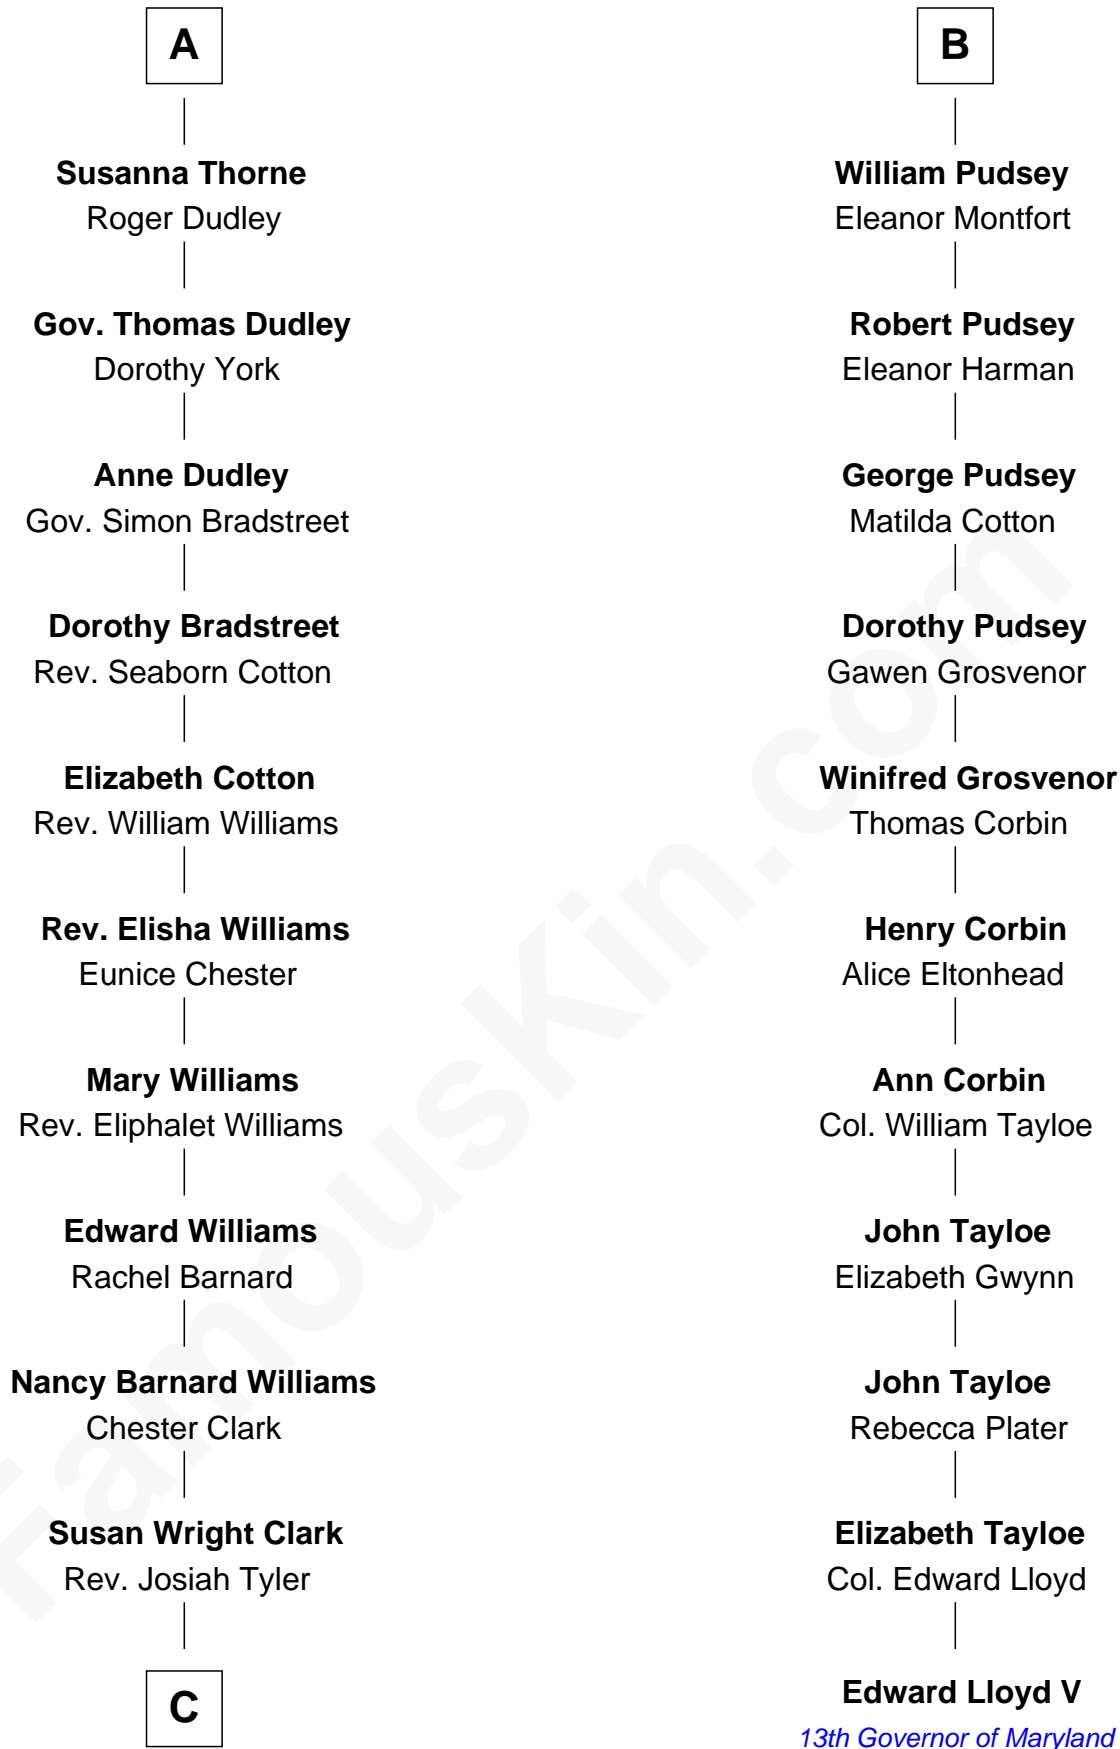

## Relationship Chart of

### Kate Upton

*Sports Illustrated Swimsuit Cover Model*

17th cousin 4 times removed of

### Edward Lloyd V

*13th Governor of Maryland*

**C**

William Chester Tyler

Laura Leland Brooks

Margaret Hastings Tyler

Charles Henry Vial

Elizabeth Brooks Vial