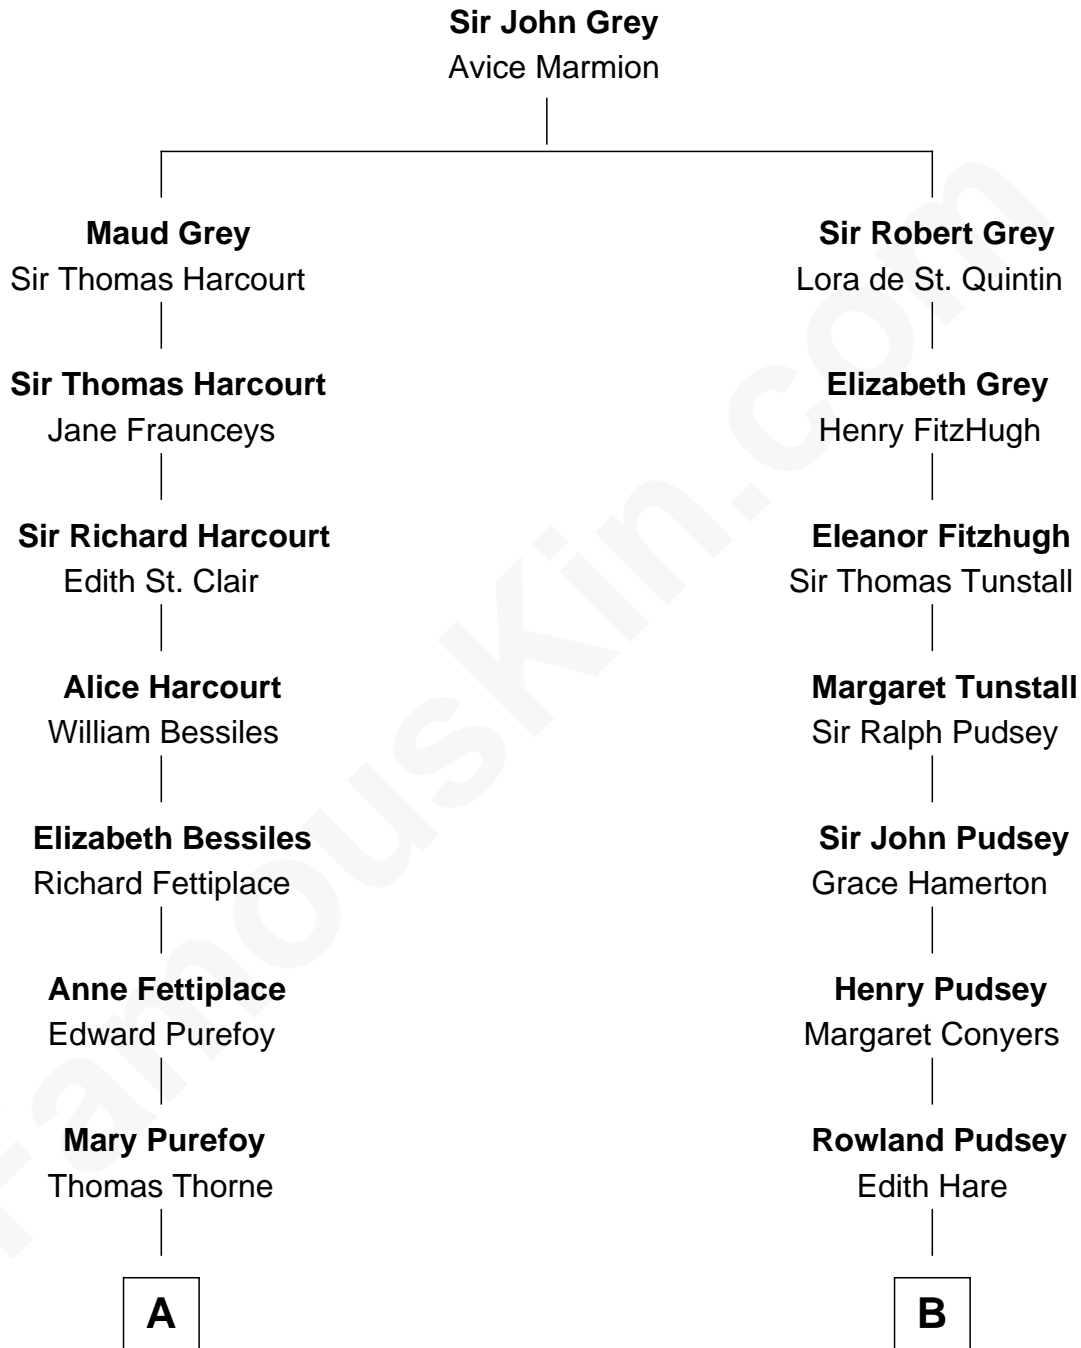

## Relationship Chart of

### Kate Upton

*Sports Illustrated Swimsuit Cover Model*

17th cousin 4 times removed of

### Edward Lloyd V

*13th Governor of Maryland*

**C**

William Chester Tyler

Laura Leland Brooks

Margaret Hastings Tyler

Charles Henry Vial

Elizabeth Brooks Vial