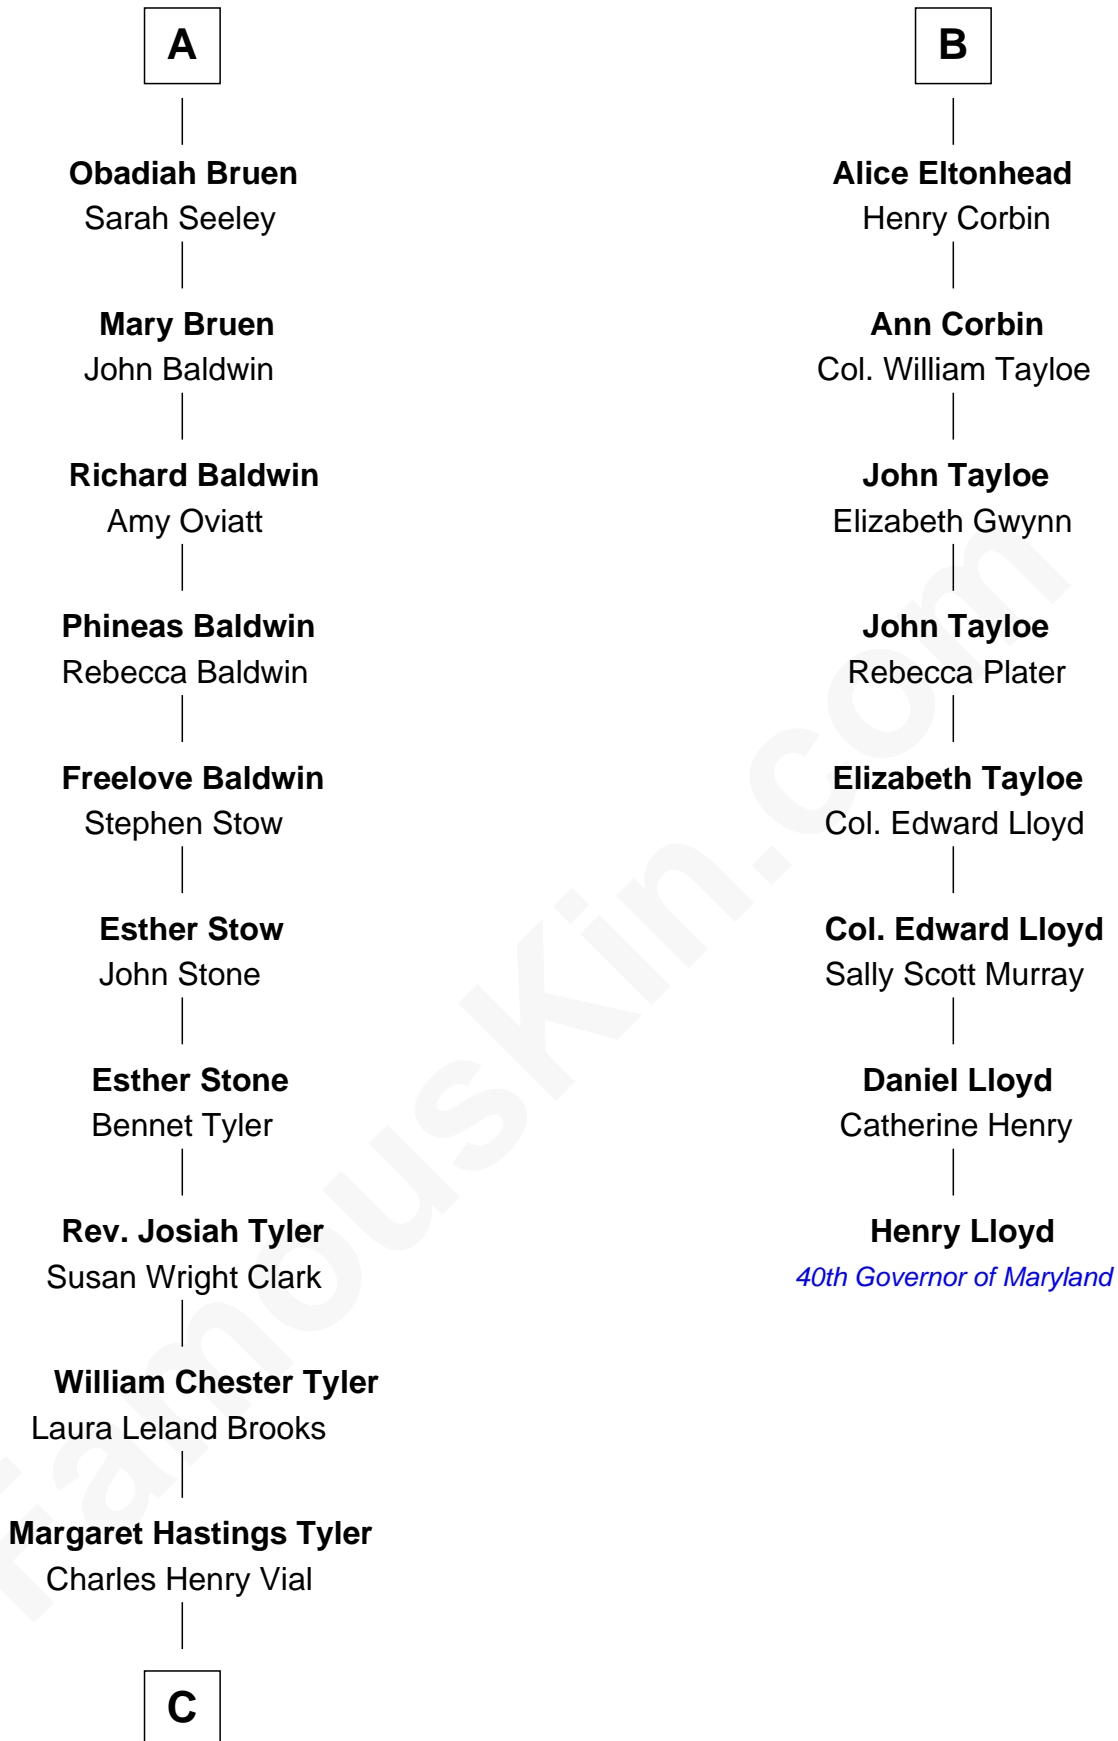

FamousKin.com

Relationship Chart of

Kate Upton

Sports Illustrated Swimsuit Cover Model

14th cousin 5 times removed of

Henry Lloyd

40th Governor of Maryland

C

—
Elizabeth Brooks Vial
Stephen Edward Upton

—
Jefferson Matthew Upton
Shelley Fawn Davis

—
Kate Upton
Model and Actress

FamousKin.com