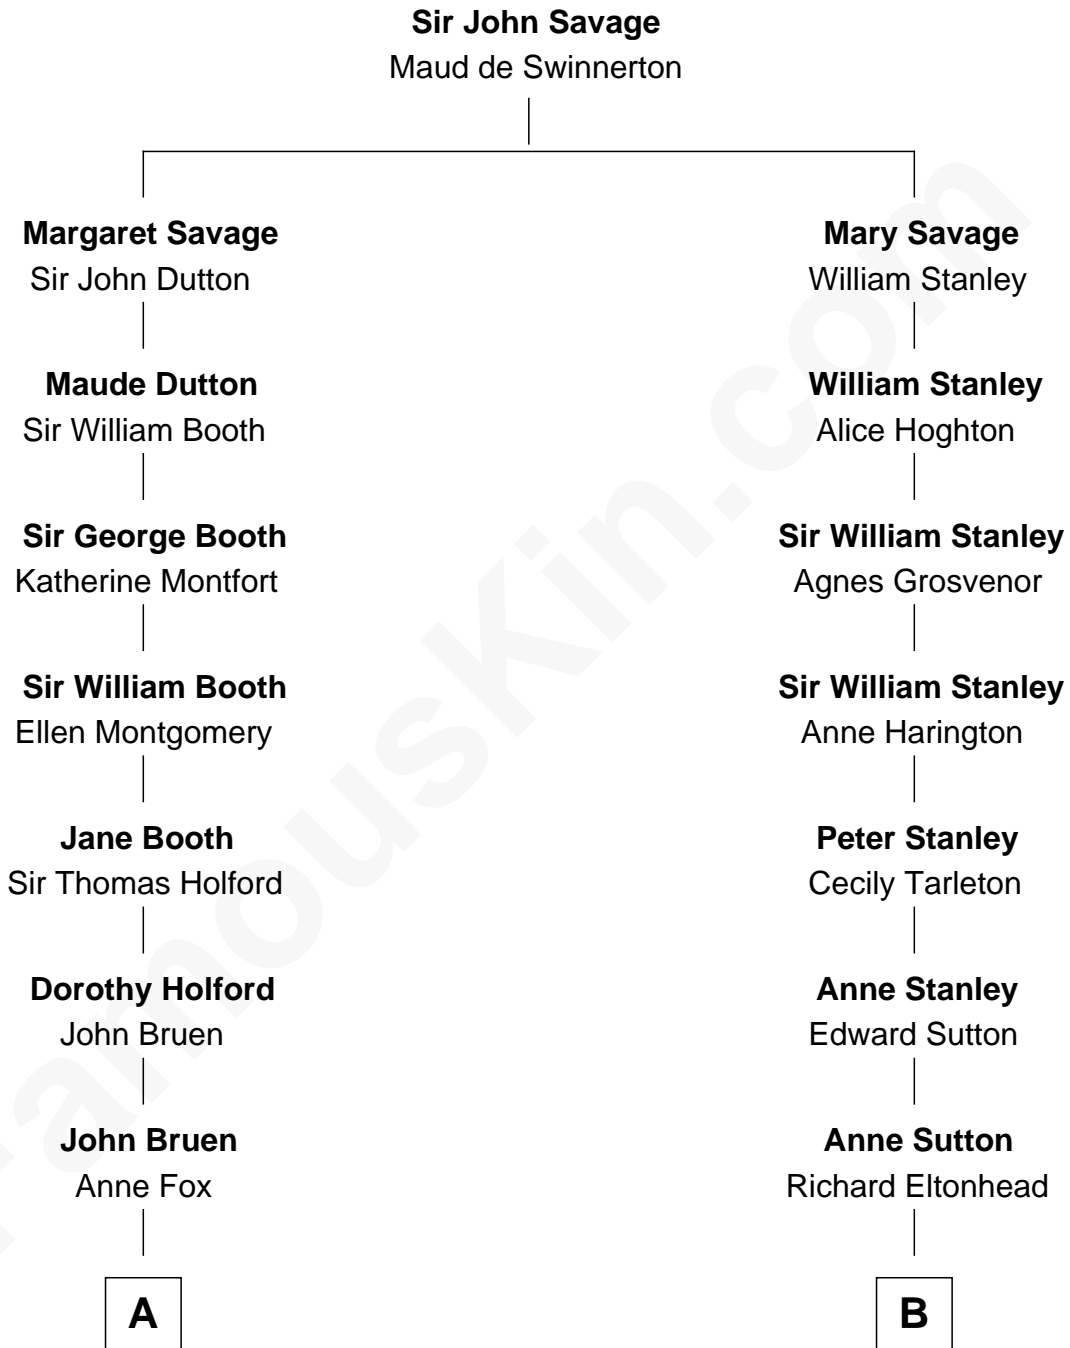

FamousKin.com

Relationship Chart of

Kate Upton

Sports Illustrated Swimsuit Cover Model

14th cousin 5 times removed of

Henry Lloyd

40th Governor of Maryland

C

—
Elizabeth Brooks Vial
Stephen Edward Upton

—
Jefferson Matthew Upton
Shelley Fawn Davis

—
Kate Upton
Model and Actress

FamousKin.com