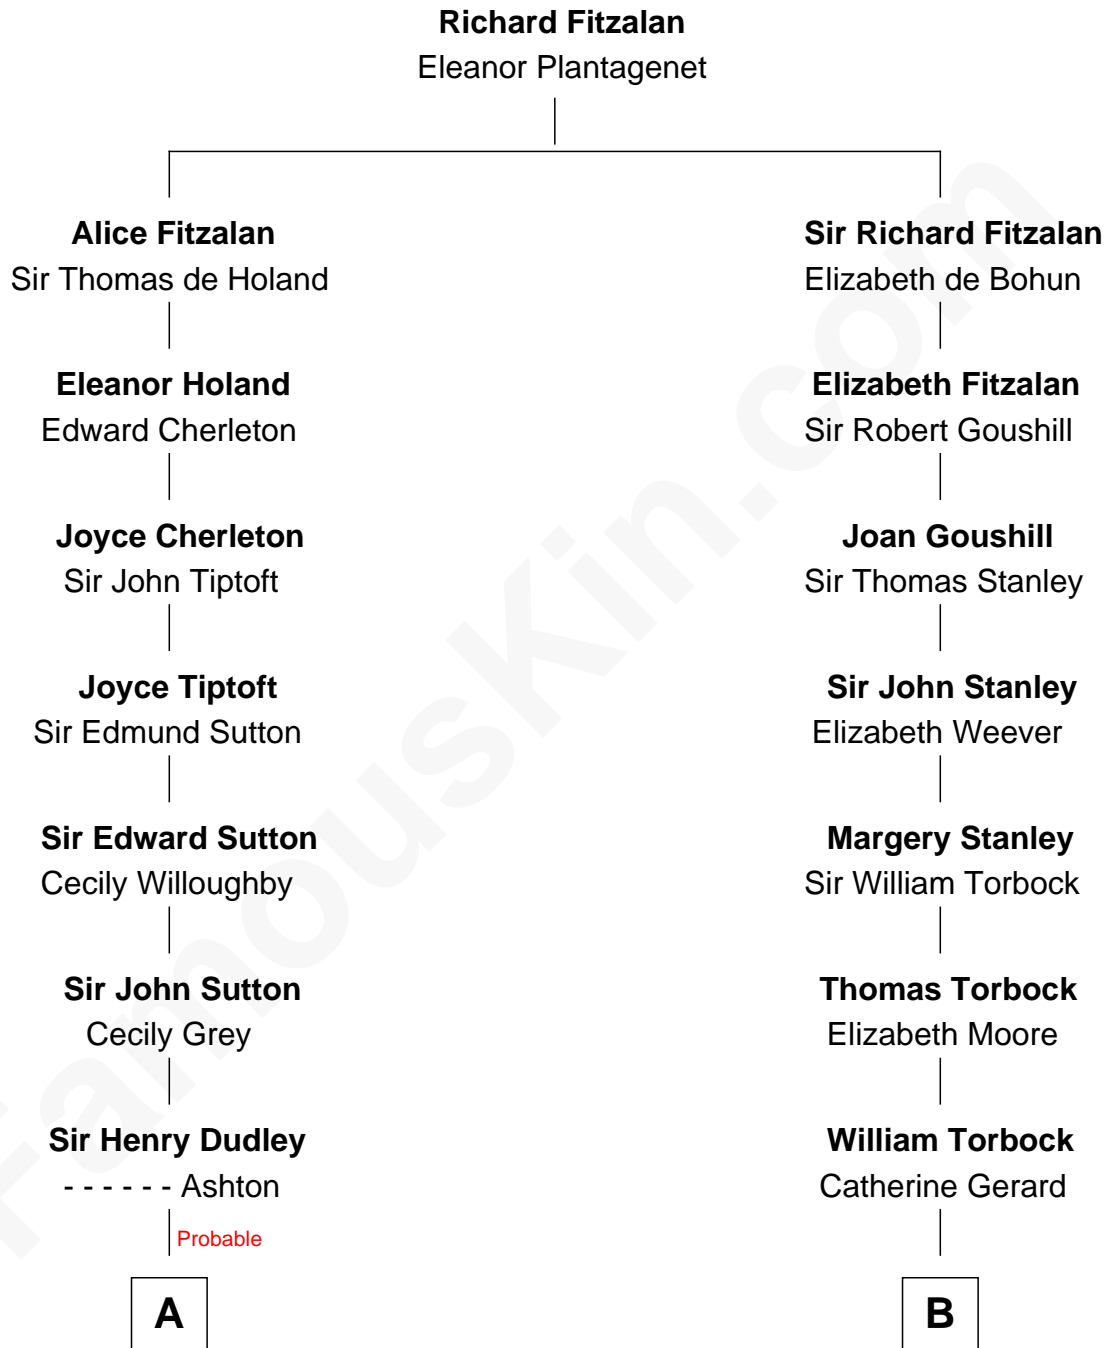

FamousKin.com

Relationship Chart of

Kate Upton

Sports Illustrated Swimsuit Cover Model

16th cousin 5 times removed of

Henry Lloyd

40th Governor of Maryland

C

William Chester Tyler

Laura Leland Brooks

Margaret Hastings Tyler

Charles Henry Vial

Elizabeth Brooks Vial

Stephen Edward Upton

Jefferson Matthew Upton

Shelley Fawn Davis