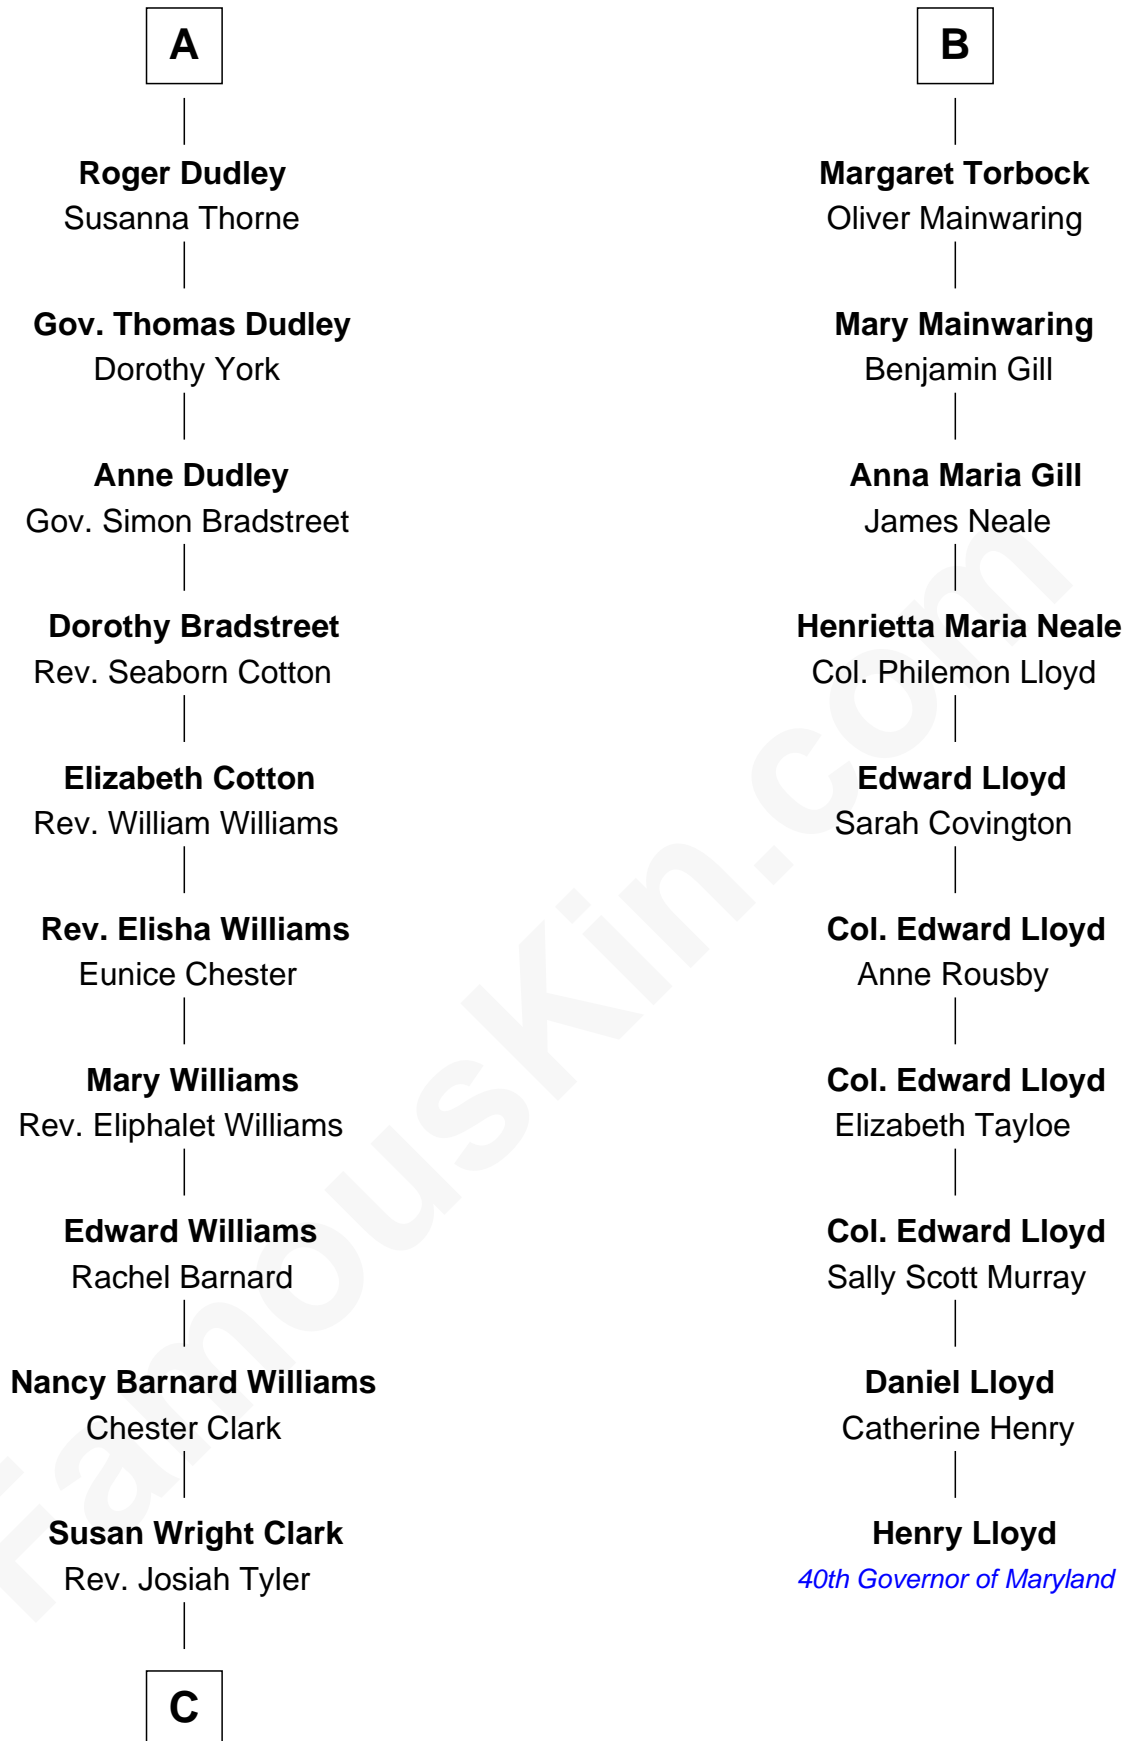

FamousKin.com

Relationship Chart of

Kate Upton

Sports Illustrated Swimsuit Cover Model

16th cousin 5 times removed of

Henry Lloyd

40th Governor of Maryland

C

William Chester Tyler

Laura Leland Brooks

Margaret Hastings Tyler

Charles Henry Vial

Elizabeth Brooks Vial

Stephen Edward Upton

Jefferson Matthew Upton

Shelley Fawn Davis