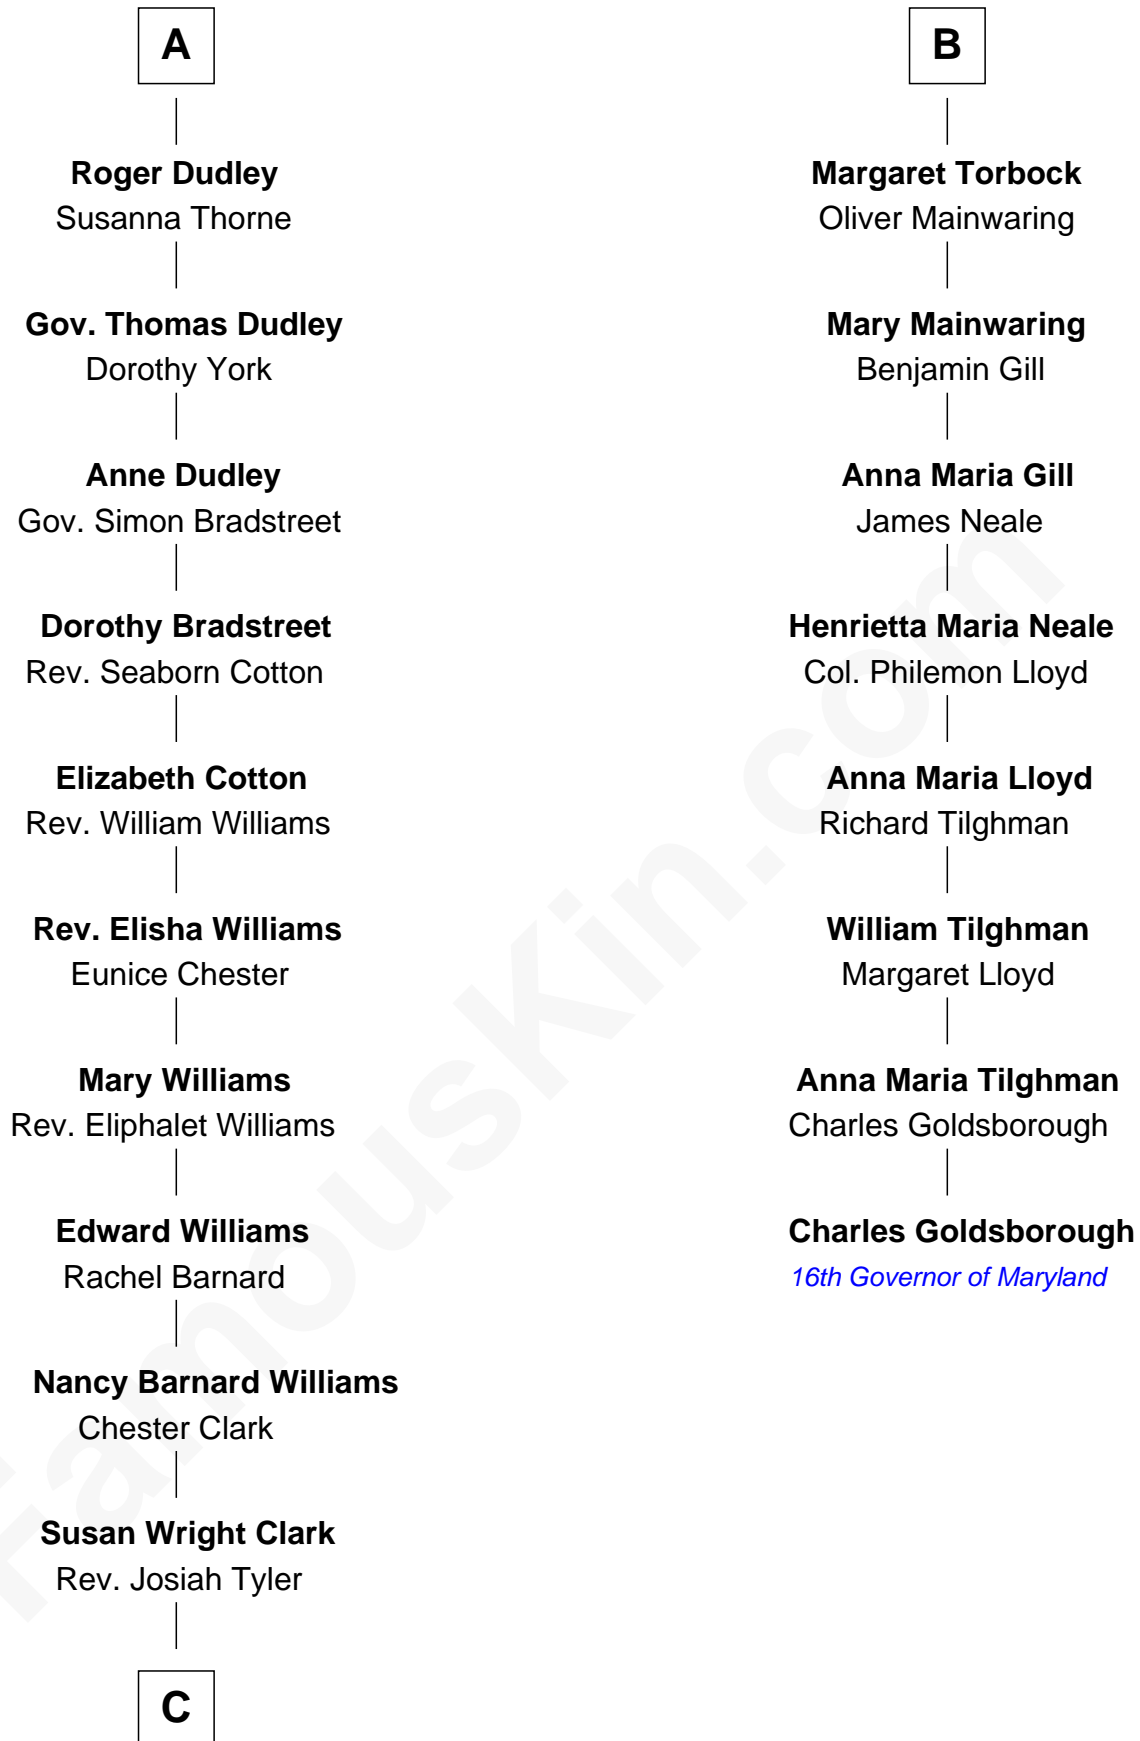

FamousKin.com

Relationship Chart of

Kate Upton

Sports Illustrated Swimsuit Cover Model

14th cousin 7 times removed of

Charles Goldsborough
16th Governor of Maryland

C

William Chester Tyler

Laura Leland Brooks

Margaret Hastings Tyler

Charles Henry Vial

Elizabeth Brooks Vial

Stephen Edward Upton

Jefferson Matthew Upton

Shelley Fawn Davis

Kate Upton